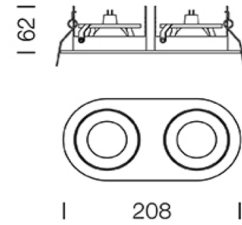

Product

Dimension

Specification

ITEM CODE	:	RONA-2-WW+GU10
LAMP BASE*	:	2x GU10 MAX 50W
DESCRIPTION	:	ADJUSTABLE RECESSED DOWNLIGHT
INSTALLATION	:	RECESSED
MATERIAL	:	ALUMINIUM
WIRE	:	N/A
NET WEIGHT	:	~ 1 KG
COLOR	:	SANDY WHITE
CONTROL GEAR	:	N/A
REFLECTOR	:	N/A