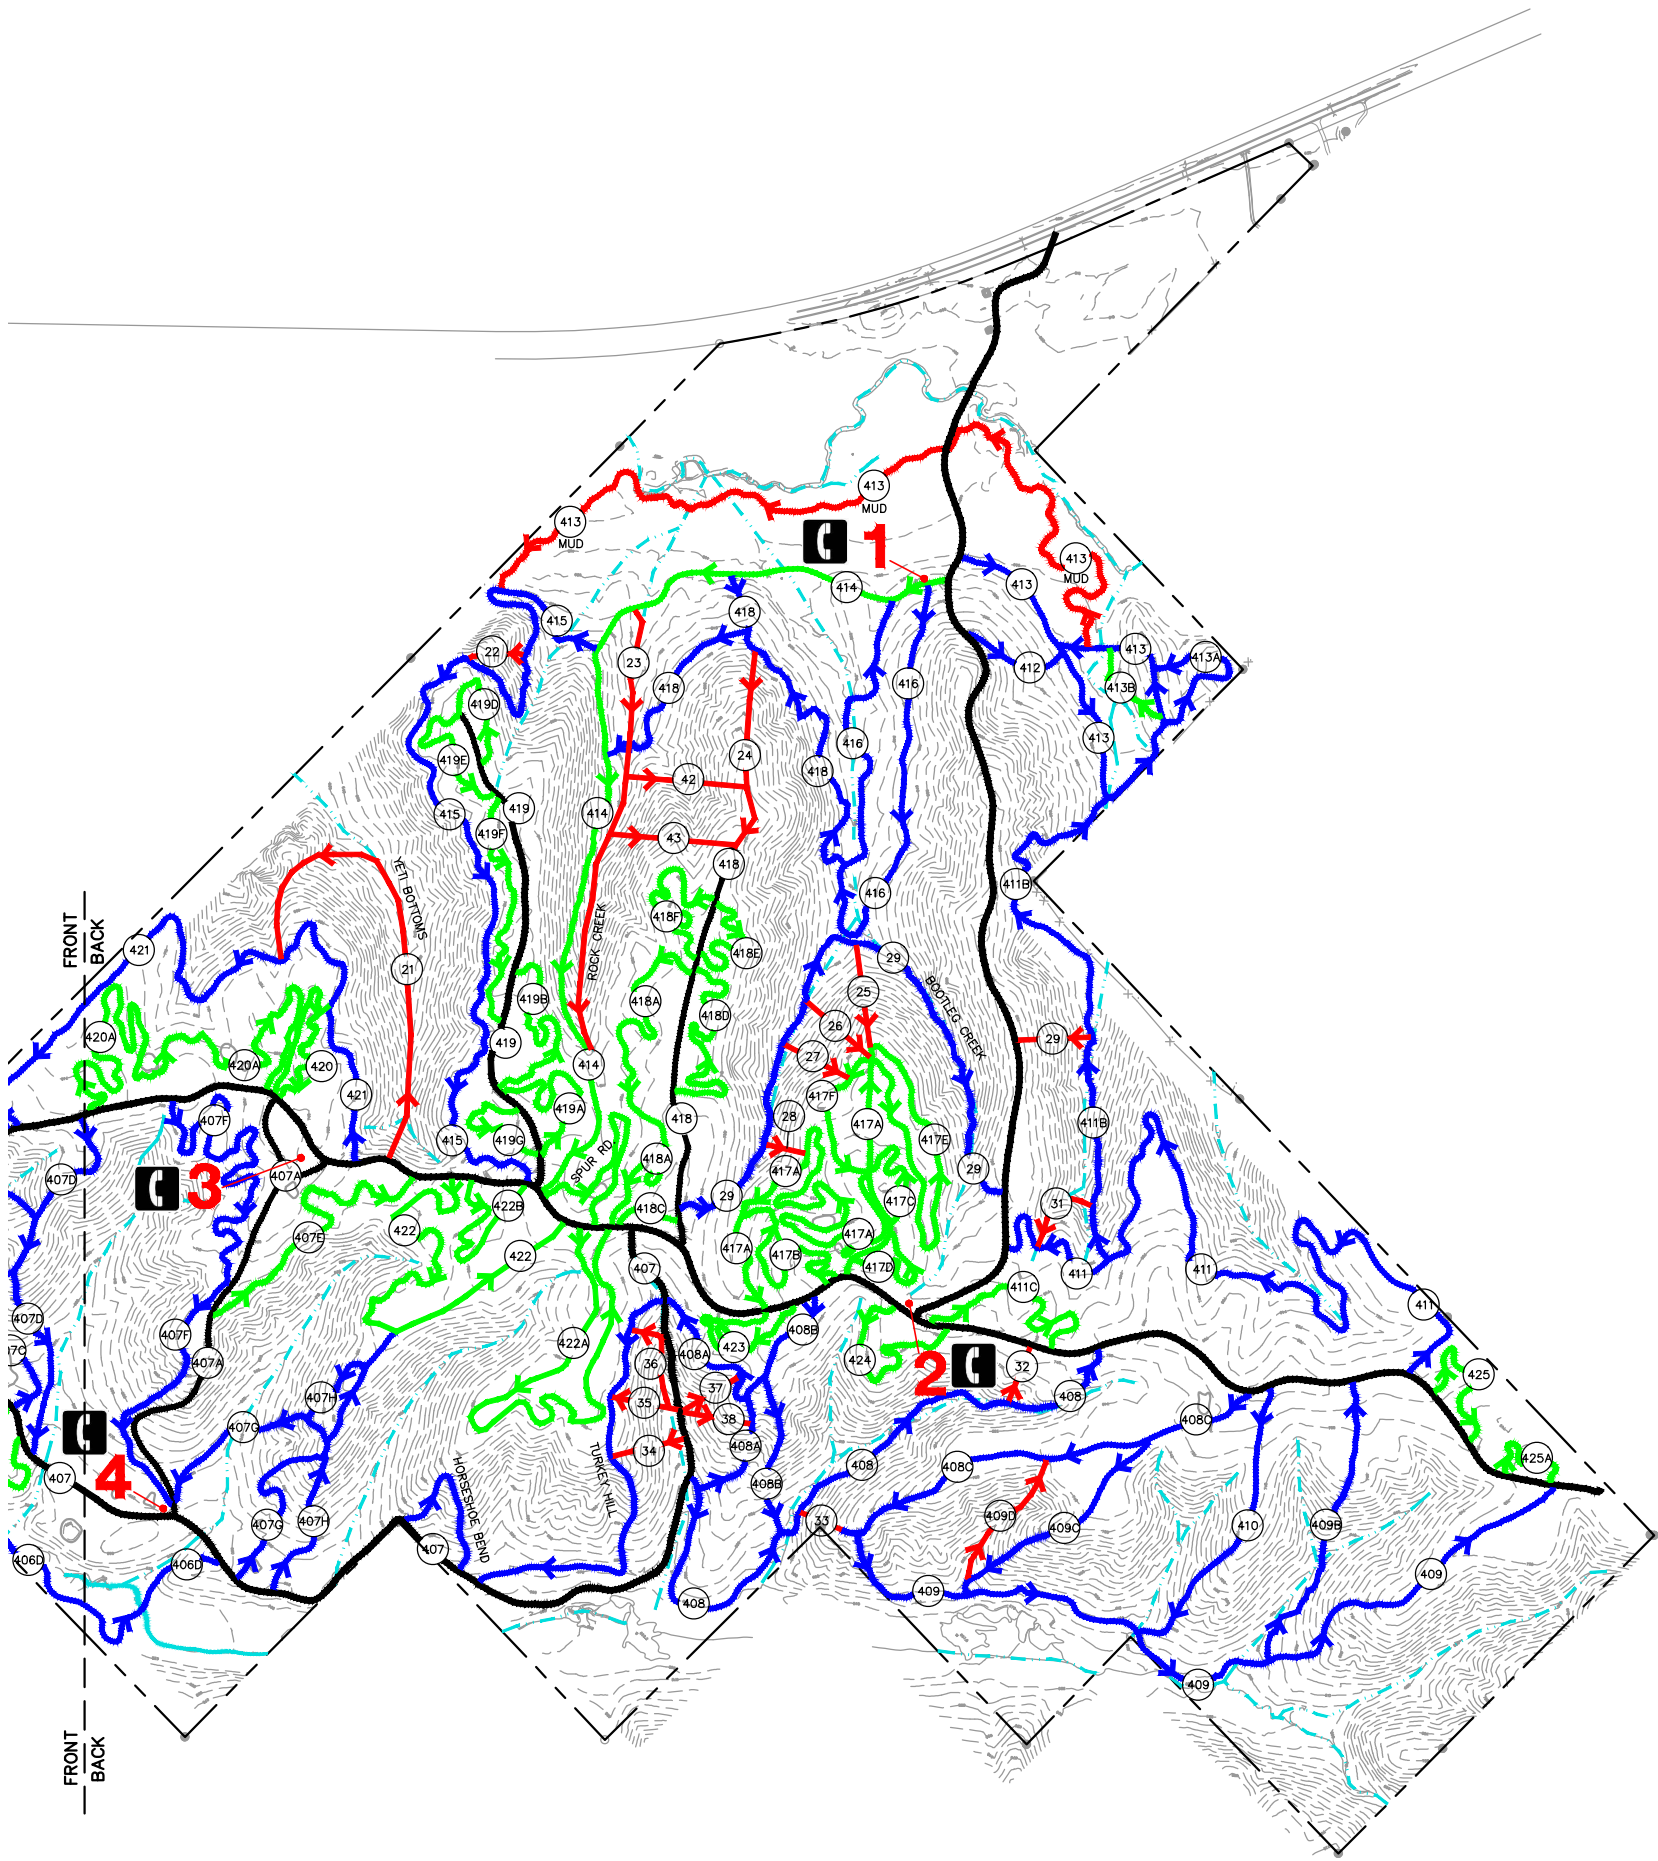

Hill Legend

HILL #	HILL NAME	HILL #	HILL NAME
1	BILL'S HILL	23	ROCK CREEK
2	TIMBUK 1 (ROCK GARDEN)	24	QUAHEEDUS
3	TIMBUK 2	25	STAIRWAY TO HEAVEN
4	HELLO KITTY	26	STR8 UP
5	SWITCHBACK	27	GOD'S GIFT
6	PICK AX	28	WIDOWMAKER
7	SLEDGEHAMMER	29	BOOTLEG CREEK
8	YOUTUBE HILL	30	WOO POW!
9	COUSIN EDDY	31	YELLA HAMMER
10	SKULLCRUSHER	32	THE LEDGES
11	HALFWAY HILL	33	AXLE HILL
12	VALLEY HILL	34	TERMINUS
13	3 KINGS	35	BOBBY'S WORLD
14	POWDER PUFF	36	SQUARE PEG ROUND HOLE
15	CRAWL MAMA/GERANIMO	37	X-WIFE
16	SCREWDRIIVER/VENETTA	38	CHILD SUPPORT
17	GUTBUSTER	39	TAILHOOK
18	WHO'S YOUR DADDY/ DONKEY PUNCH	40	LUNCHTIME
19	OOMPA-LOOMPA	41	AREA 51
20	SUM TING WONG	42	BETTER NOT
21	YETI BOTTOMS	43	RAMMER JAMMER
22	OLD NO.7	44	BALDIE
		45	EGO KILLER

Legend

-  Main Road - 2-way traffic
-  OHV Trail - Easiest
-  OHV Trail - Advanced
-  OHV Trail - Extreme
-  Creeks/ Water Hazards
-  Trail Number/Name
-  Landing Zone Number
-  Call Box

NO CREEK RIDING!
TRAILS ARE SUBJECT TO CHANGE