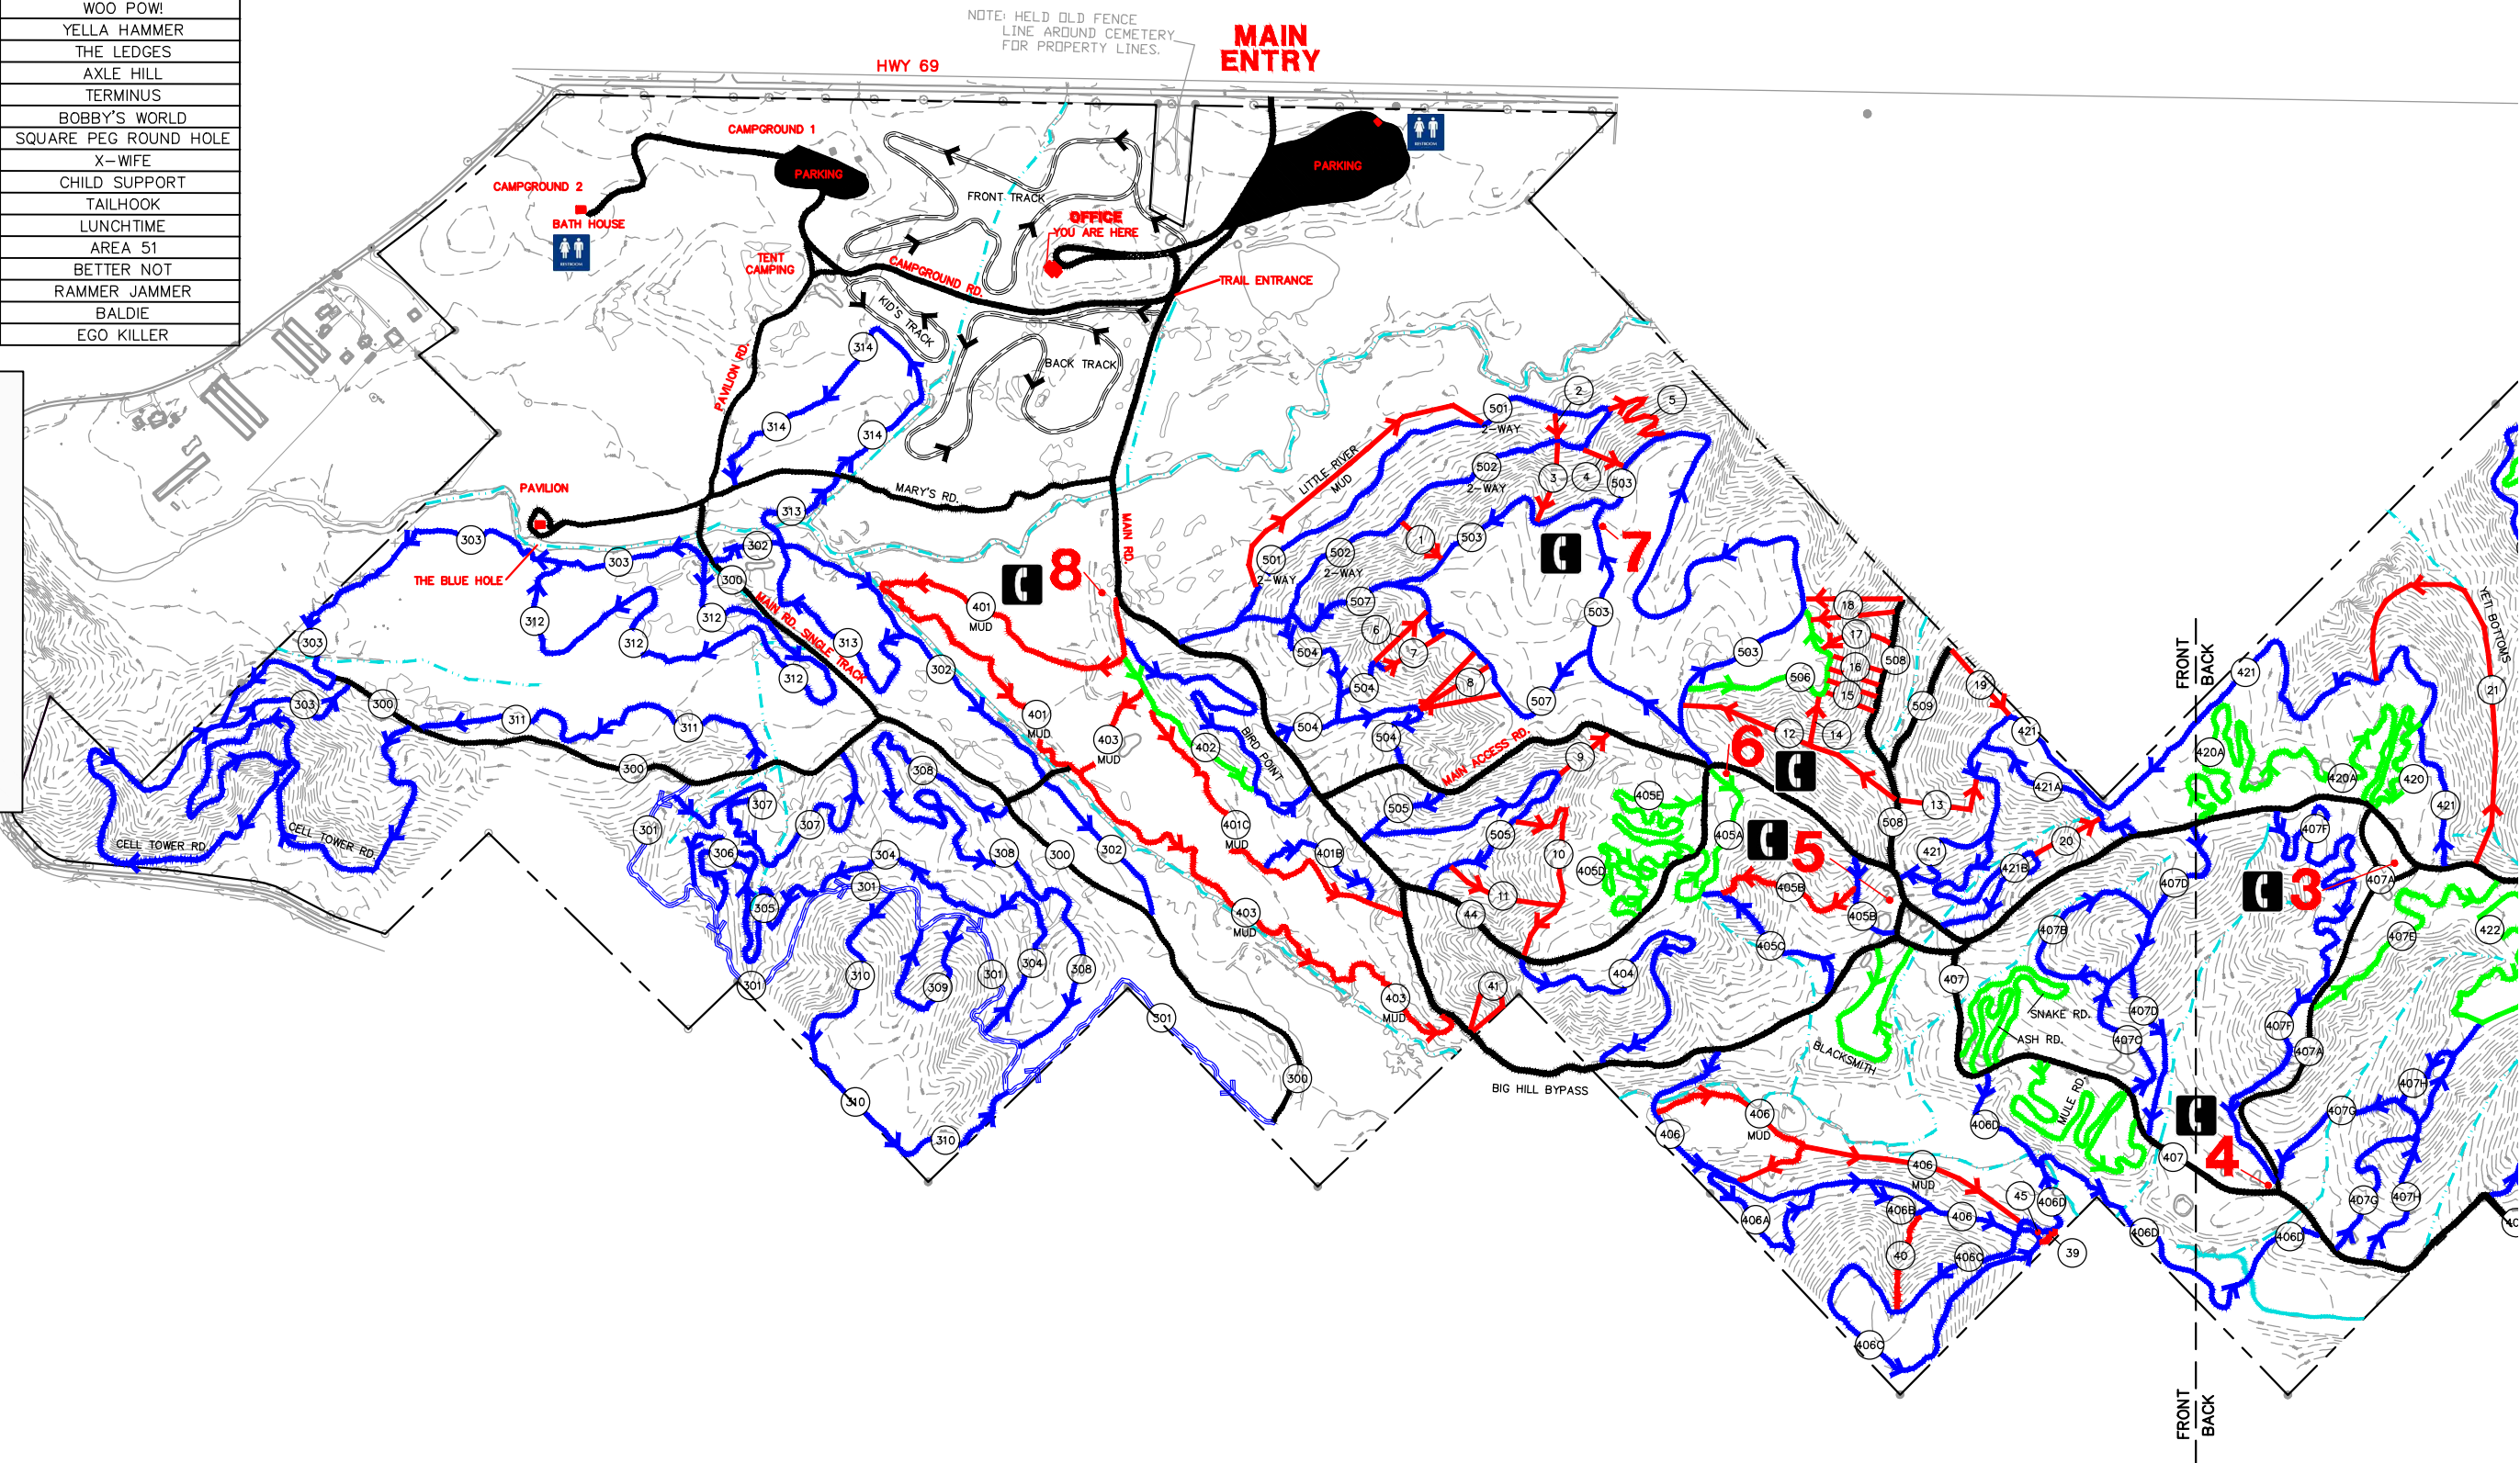

Hill Legend

HILL #	HILL NAME	HILL #	HILL NAME
1	BILL'S HILL	23	ROCK CREEK
2	TIMBUK 1 (ROCK GARDEN)	24	QUAHEEDUS
3	TIMBUK 2	25	STAIRWAY TO HEAVEN
4	HELLO KITTY	26	STR8 UP
5	SWITCHBACK	27	GOD'S GIFT
6	PICK AX	28	WIDOWMAKER
7	SLEDGEHAMMER	29	BOOTLEG CREEK
8	YOUTUBE HILL	30	WOO POW!
9	COUSIN EDDY	31	YELLA HAMMER
10	SKULLCRUSHER	32	THE LEDGES
11	HALFWAY HILL	33	AXLE HILL
12	VALLEY HILL	34	TERMINUS
13	3 KINGS	35	BOBBY'S WORLD
14	POWDER PUFF	36	SQUARE PEG ROUND HOLE
15	CRAWL MAMA/GERANIMO	37	X-WIFE
16	SCREWDRIIVER/VENETTA	38	CHILD SUPPORT
17	GUTBUSTER	39	TAILHOOK
18	WHO'S YOUR DADDY/ DONKEY PUNCH	40	LUNCHTIME
19	OOMPA-LOOMPA	41	AREA 51
20	SUM TING WONG	42	BETTER NOT
21	YETI BOTTOMS	43	RAMMER JAMMER
22	OLD NO.7	44	BALDIE
		45	EGO KILLER

Legend

-  Main Road - 2-way traffic
-  OHV Trail - Easiest
-  OHV Trail - Advanced
-  OHV Trail - Extreme
-  Creeks/ Water Hazards
-  Trail Number/Name
-  Landing Zone Number
-  Call Box

NO CREEK RIDING!
TRAILS ARE SUBJECT TO CHANGE