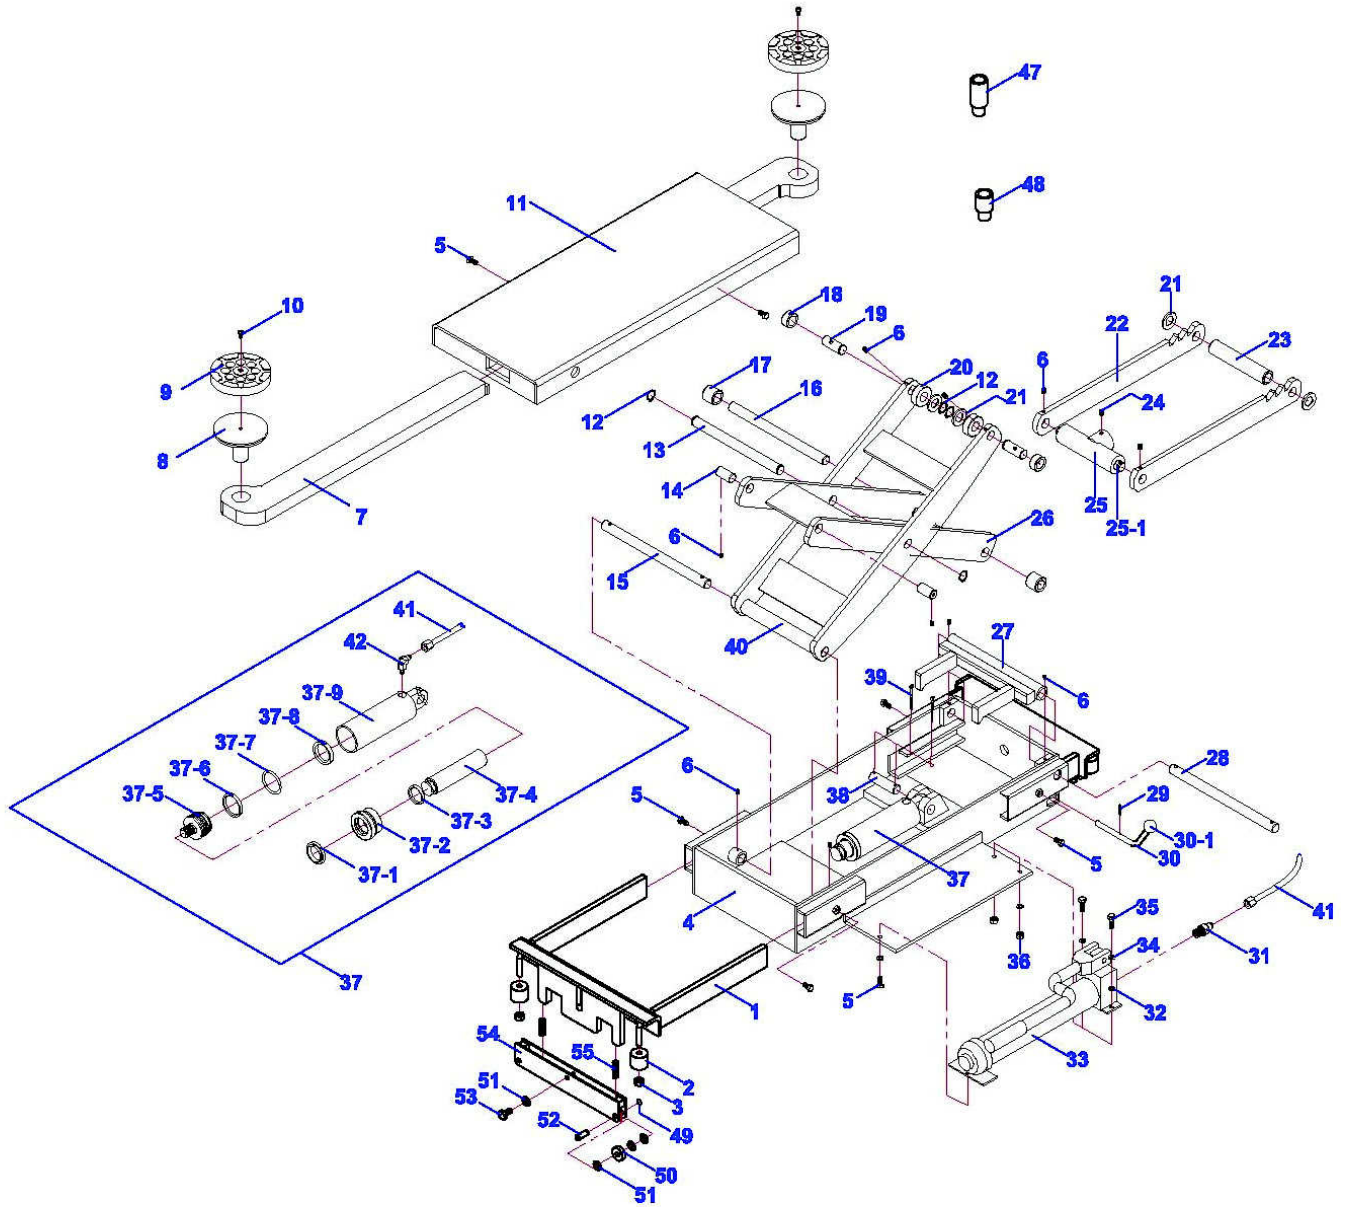

EXPLODED VIEW

PARTS LIST

ITEM	Tux P/N	M-Ref P/N	DESCRIPTION	QTY
1	RJ-45-001	LJ05-07000-000	Roller Body Frame	2
2	RJ-45-002	LJ05-07001-000	Nylon Side Roller	4
3	RJ-45-003	5206-00010-000	Nut, M10	2
4	RJ-45-004	LJ05-08000-000	Base weldment	1
5	RJ-45-005	5101-08016-000	Screw, M8x16	7
6	RJ-45-006	5114-06010-000	Threaded Pin, M6x10	10
7	RJ-45-007	LJ05-00001-000	Arm	2
8	RJ-45-008	LJ03-10100-000	Contact Pad	2
9	RJ-45-009	SJ03-00008-000	Rubber Pad	2
10	RJ-45-010	5110-06012-000	Screw, M6x12	2
11	RJ-45-011	LJ05-01000-000	Top weldment	1
12	RJ-45-012	5304-00020-000	Circlips, D20	4
13	RJ-45-013	LJ05-00004-000	Middle Axle	1
14	RJ-45-014	LJ03-00001-000	Short Axle	2
15	RJ-45-015	LJ05-00002-000	Pin #1	1
16	RJ-45-016	LJ05-00007-000	Pin #2	1
17	RJ-45-017	LJ03-00013-000	Roller	2
18	RJ-45-018	LJ03-06003-000	Small Roller	2
19	RJ-45-019	LJ03-06001-000	Roller Pin	2
20	RJ-45-020	LJ03-06002-000	Large Roller	2
21	RJ-45-021	5307-00020-000	Flat Washer, D20	4
22	RJ-45-022	LJ05-00006-000	Latch Pull Bar	2
23	RJ-45-023	LJ05-00005-000	Bushing	1
24	RJ-45-024	5114-08010-000	Threaded Pin, M8x10	1
25	RJ-45-025	LJ05-05000-000	Lifting Bar	1
25.1	RJ-45-025.1	LJ05-00003-000	Lifting Bar Axle	1
26	RJ-45-026	LJ05-03000-000	Inner Scissor	1
27	RJ-45-027	LJ05-04000-000	Safety Latch	1
28	RJ-45-028	LJ05-00008-000	Latch Axle	1
29	RJ-45-029	5402-05050-000	Cotter Pin, D5x50	1
30	RJ-45-030	LJ03-00011-000	Release Handle	1
30.1	RJ-45-030.1	LJ03-00012-000	Handle Ball, 35DxM10	1
31	RJ-45-031	LJ03-00015-000	Fitting	1
32	RJ-45-032	5307-00008-000	Flat Washer, D8	5