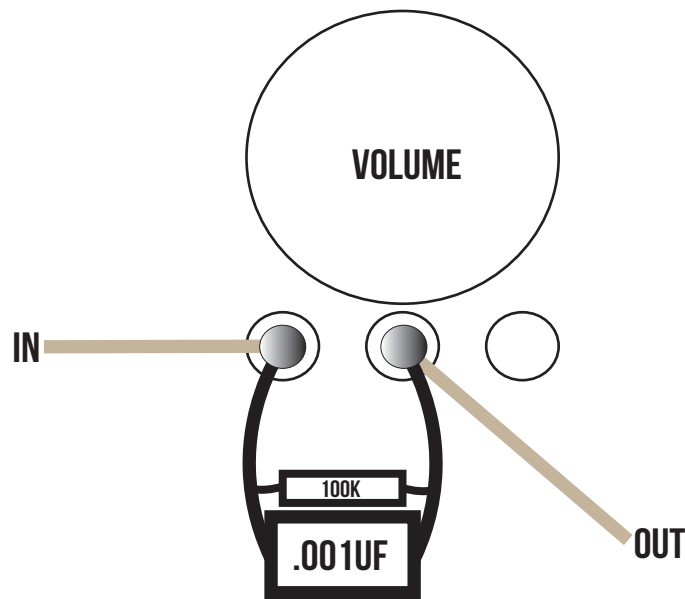

TREBLE BLEED MOD

RIGHT HANDED TAPER POT

LEFT HANDED TAPER POT