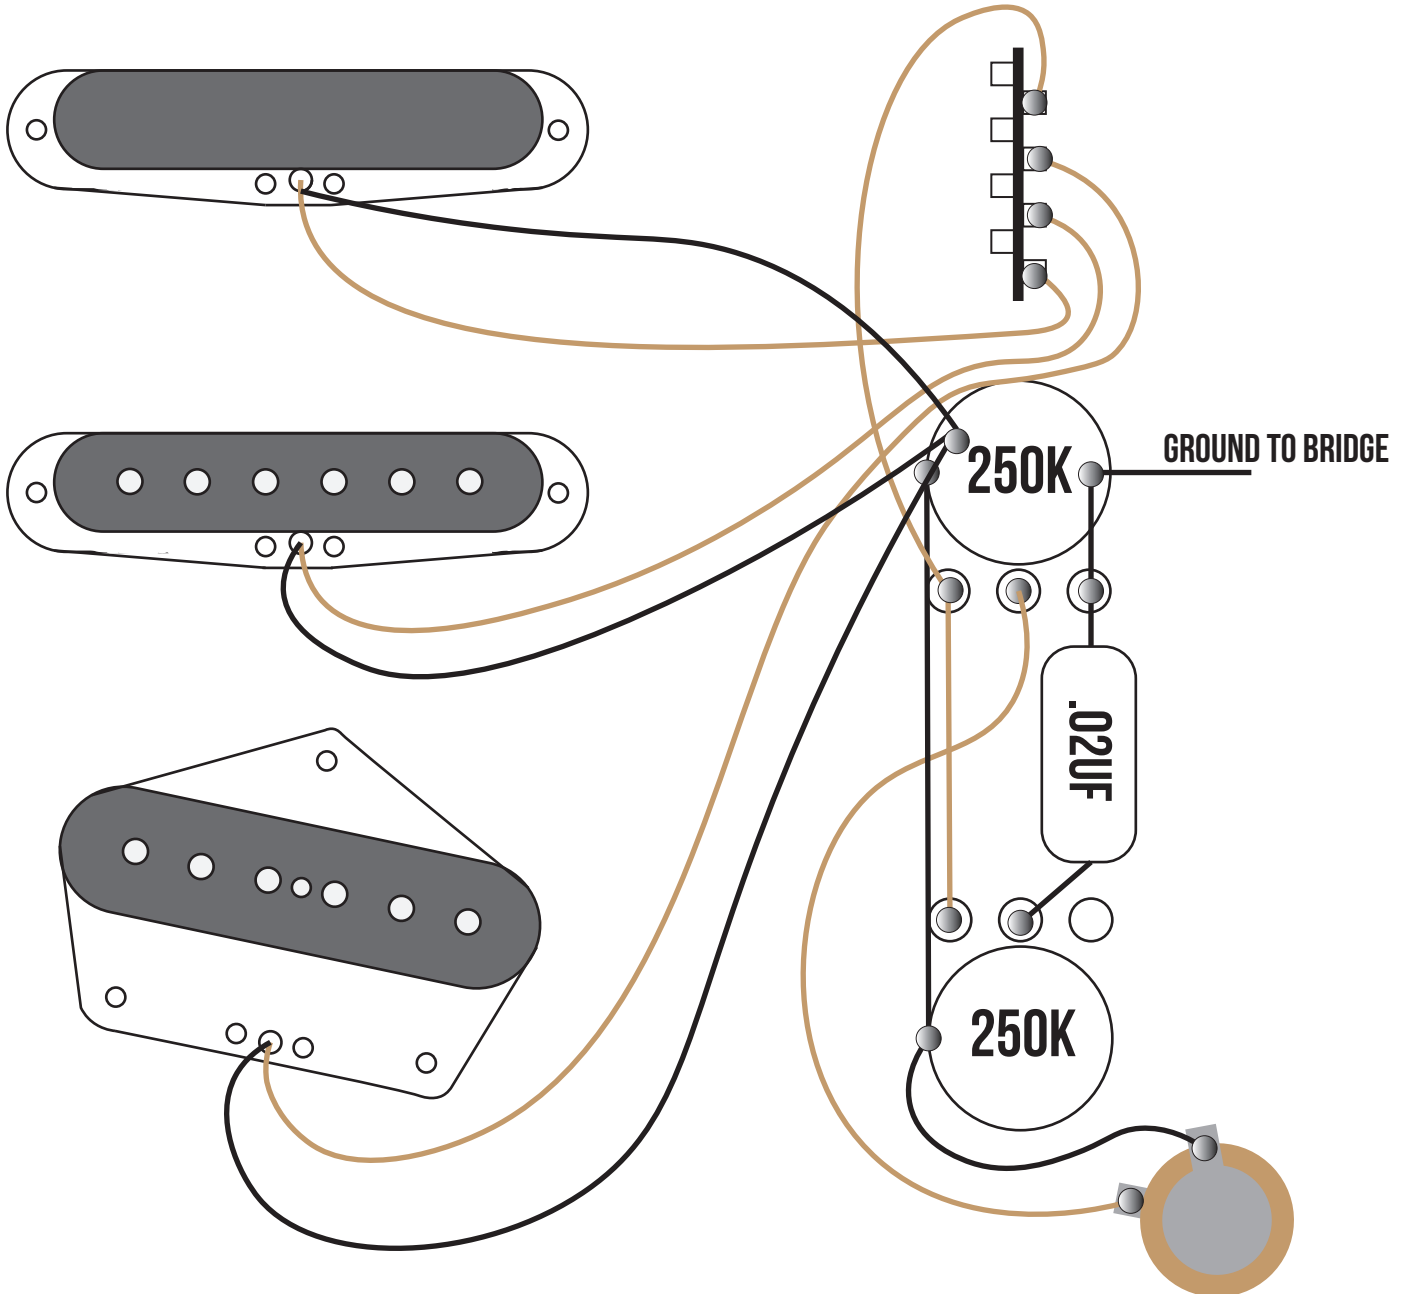

# NASHVILLE T-STYLE STANDARD ONE VOLUME ONE TONE FIVE WAY SWITCH

**.02uF CAPACITOR RECOMMENDED FOR ALL MCNELLY PICKUP APPLICATIONS  
FOR OTHER PICKUP MAKERS, CONSULT THEIR RECOMMENDATIONS**

**COPYRIGHT JAMES' HOME OF TONE 2017**