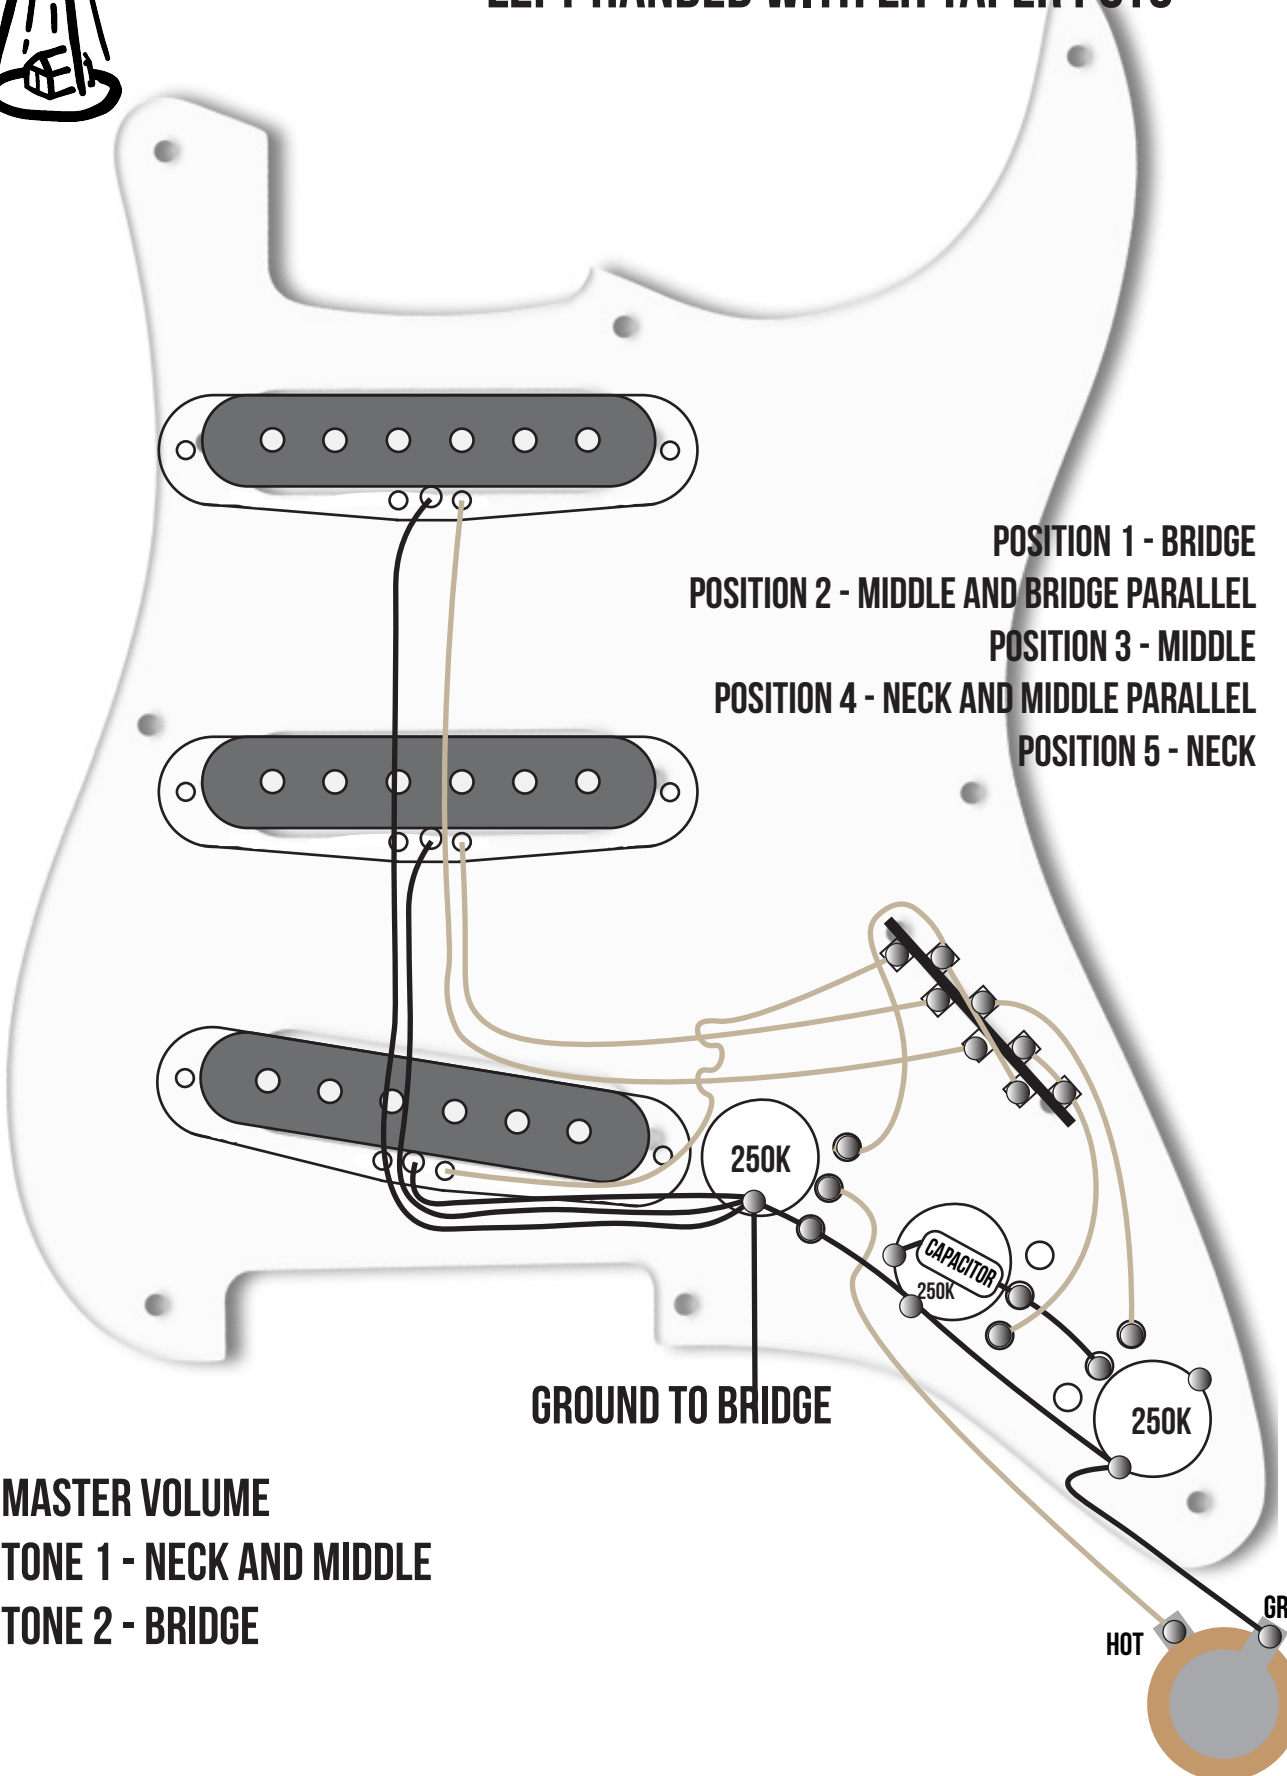

**S-STYLE 'MODERN' 5 WAY
ONE VOLUME
TWO TONE
FIVE WAY SWITCH
LEFT HANDED WITH LH TAPER POTS**

- POSITION 1 - BRIDGE
- POSITION 2 - MIDDLE AND BRIDGE PARALLEL
- POSITION 3 - MIDDLE
- POSITION 4 - NECK AND MIDDLE PARALLEL
- POSITION 5 - NECK

- MASTER VOLUME
- TONE 1 - NECK AND MIDDLE
- TONE 2 - BRIDGE

GROUND TO BRIDGE