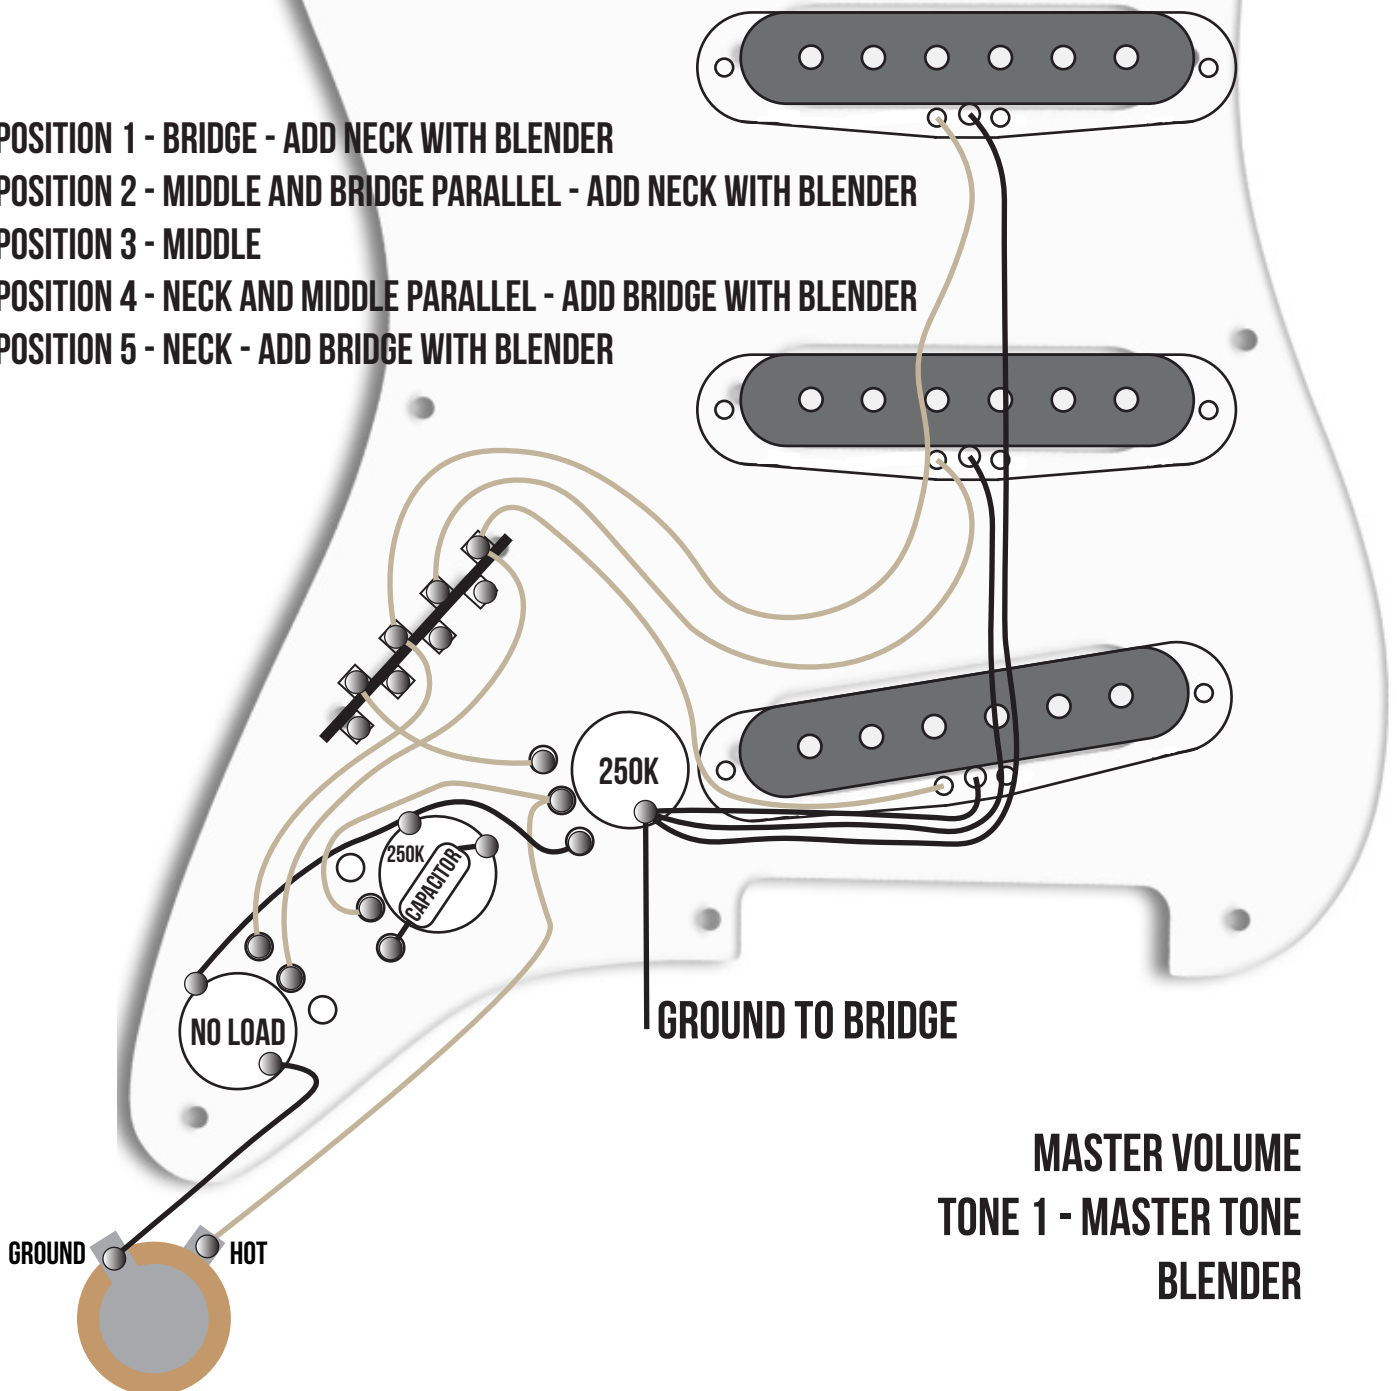

**S-STYLE 'BLENDER' 5 WAY
ONE VOLUME
ONE TONE
FIVE WAY SWITCH**

- POSITION 1 - BRIDGE - ADD NECK WITH BLENDER**
- POSITION 2 - MIDDLE AND BRIDGE PARALLEL - ADD NECK WITH BLENDER**
- POSITION 3 - MIDDLE**
- POSITION 4 - NECK AND MIDDLE PARALLEL - ADD BRIDGE WITH BLENDER**
- POSITION 5 - NECK - ADD BRIDGE WITH BLENDER**

**MASTER VOLUME
TONE 1 - MASTER TONE
BLENDER**