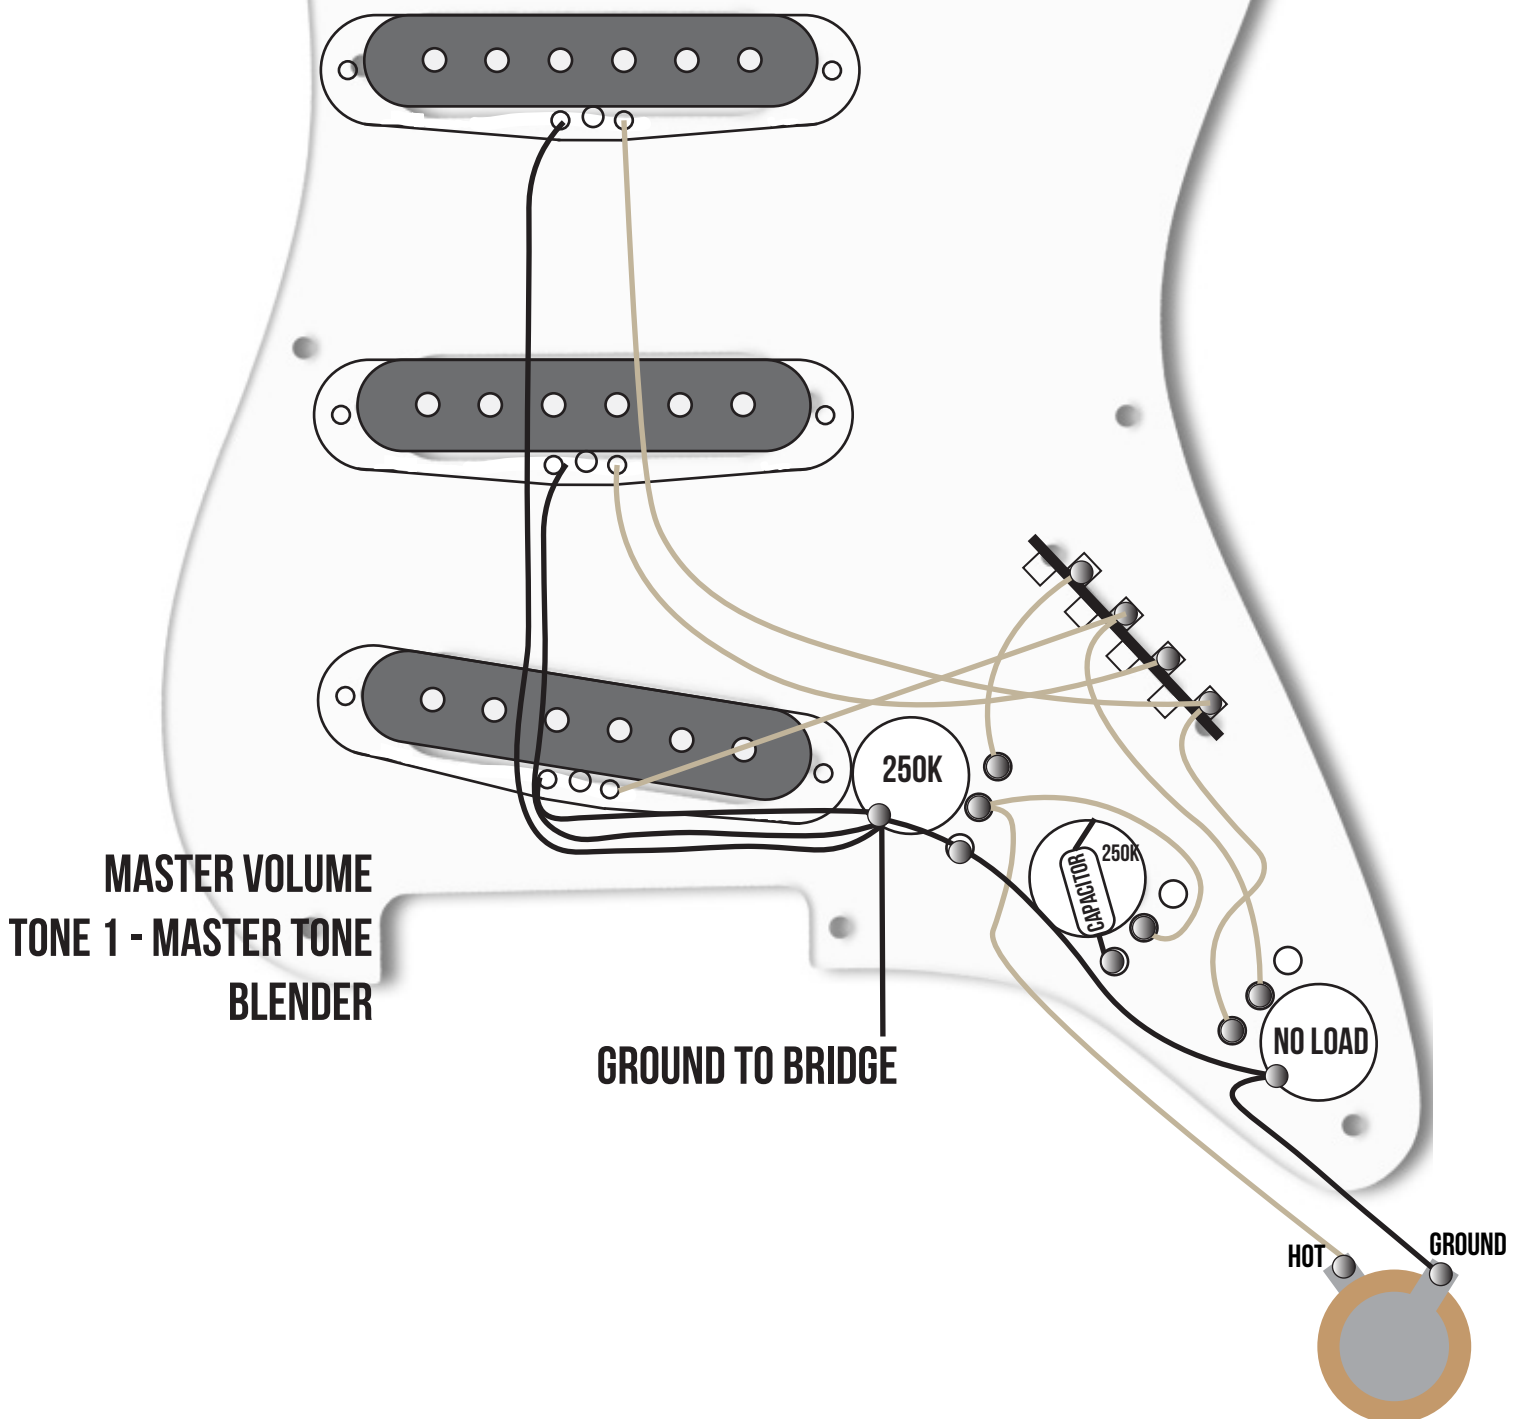

JAMES'  
**HOME**  
TONE  
SINCE 2015

S-STYLE 'BLENDER' 5 WAY LH  
ONE VOLUME  
ONE TONE  
FIVE WAY SWITCH  
LH TAPER VOLUME AND TONE POTS

COPYRIGHT JAMES' HOME OF TONE 2017