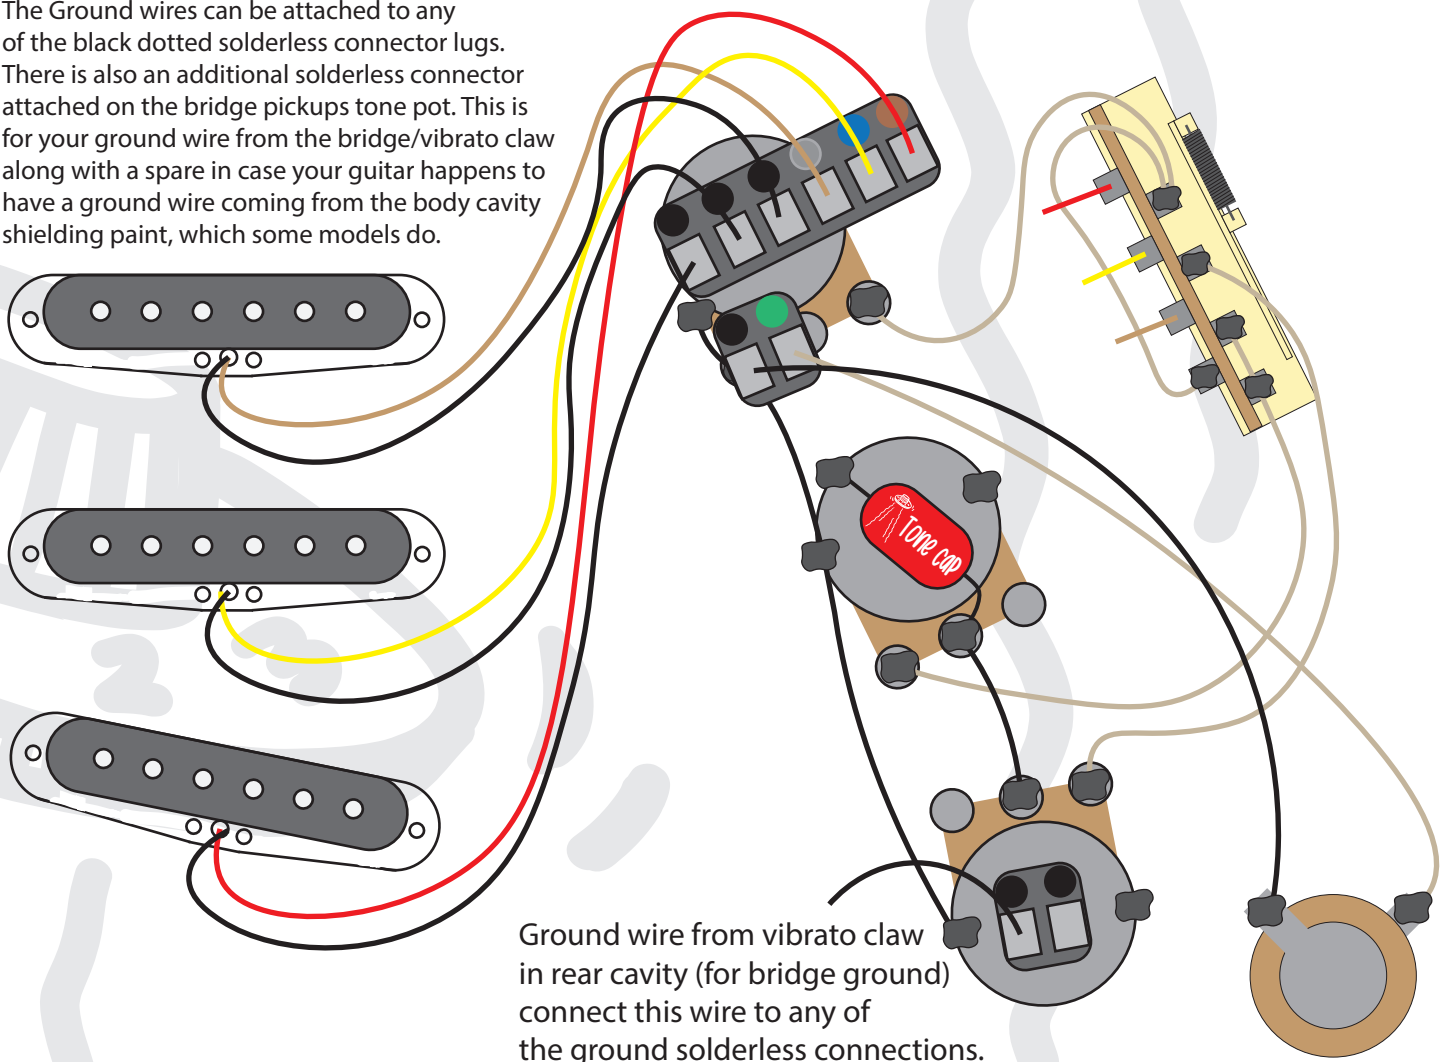

**Guitar Type | Solderless 'Modern' Strat  
Pickup Configuration | 3x Single Coil  
Volumes | 1x Volume  
Tones | 2x Tone  
Switch | CRL 5 way  
Orientation | Left handed w/Left handed pots  
Additional items | Solderless connections**

The Solderless series follows a simple colour code to help guide where to put each pickup wire, your ground wires & jack wire. On the solderless connectors you'll see little colour dots by each lug, the colours are as follows -

The Ground wires can be attached to any of the black dotted solderless connector lugs. There is also an additional solderless connector attached on the bridge pickups tone pot. This is for your ground wire from the bridge/vibrato claw along with a spare in case your guitar happens to have a ground wire coming from the body cavity shielding paint, which some models do.

Ground wire from vibrato claw in rear cavity (for bridge ground) connect this wire to any of the ground solderless connections.

**Our diagrams have been drawn with traditional 2 conductor cloth covered and/or outer braided 2 conductor pickup wires in mind unless otherwise stated. Your pickups may have a different wiring style, so consult with your pickup manufacturer for the correct wire type and/or colour coding before installing.**