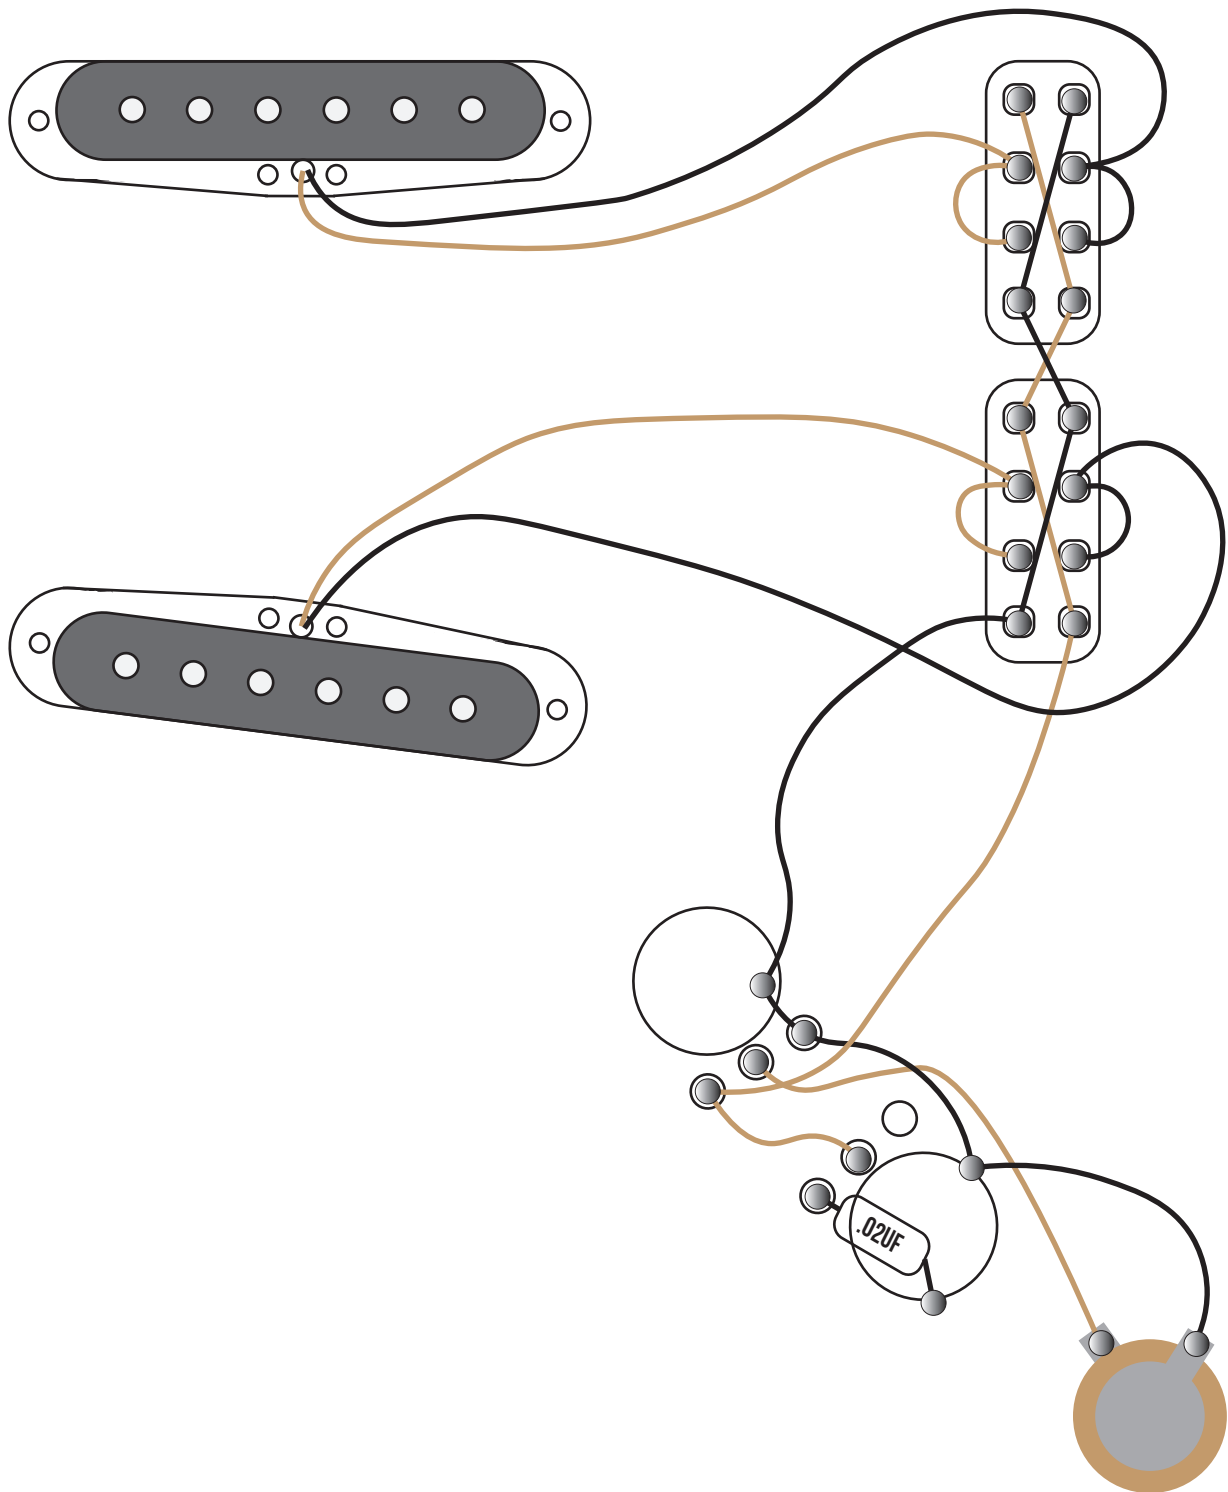

**STANDARD MUSTANG
ONE VOLUME
ONE TONE
2X 3 WAY SLIDER SWITCHES**

**.02UF CAPACITOR RECOMMENDED FOR ALL MCNELLY PICKUP APPLICATIONS
FOR OTHER PICKUP MAKERS, CONSULT THEIR RECOMMENDATIONS**

COPYRIGHT JAMES' HOME OF TONE 2017