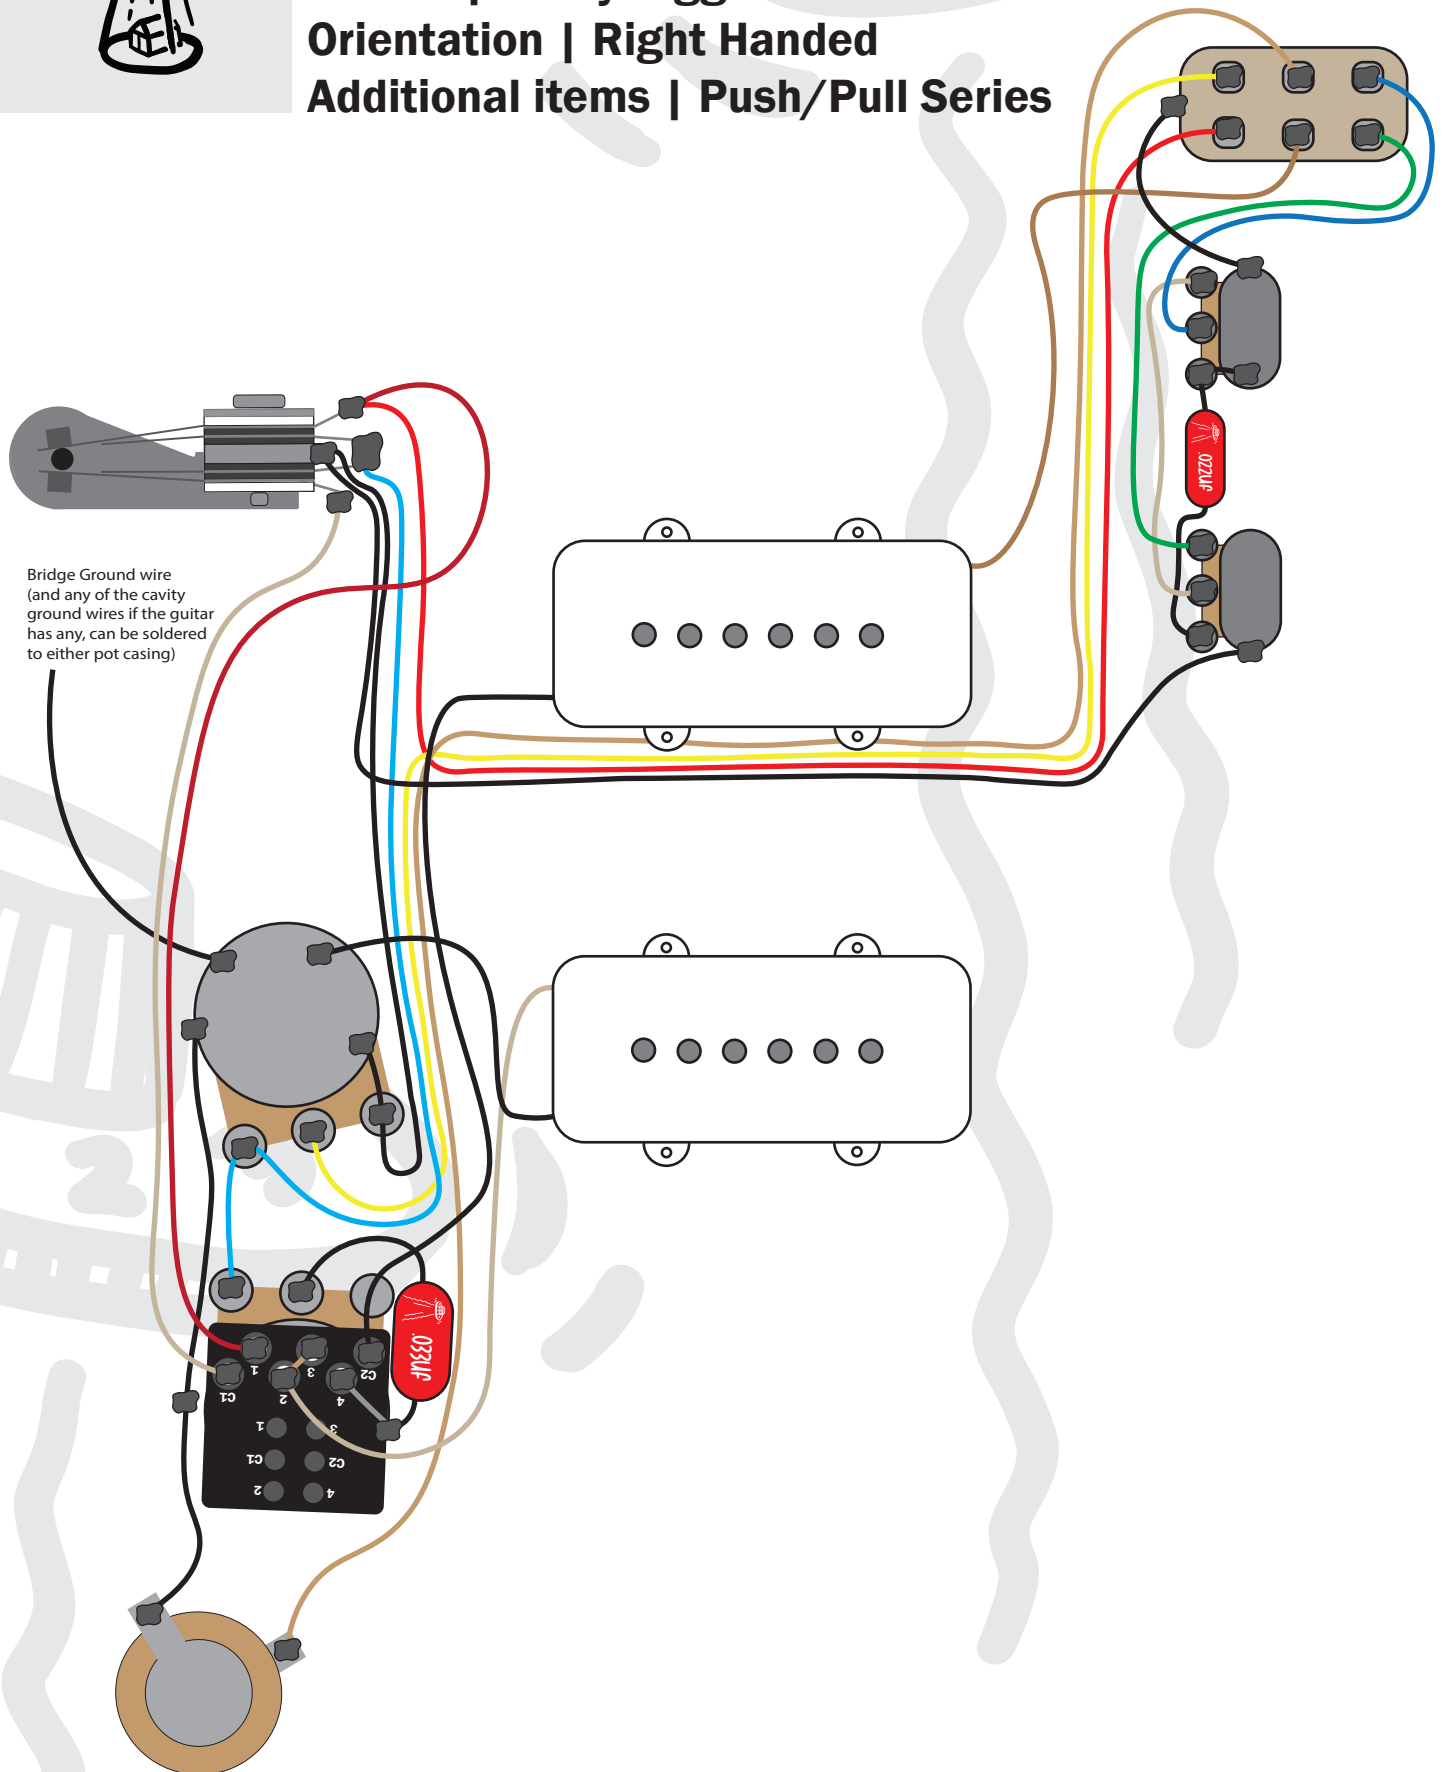

Guitar Type | Jazzmaster Series Mod
Pickup Configuration | 2x Single Coil
Volumes | 1x lead circuit, 1x rhythm circuit
Tones | 1x lead circuit, 1x rhythm circuit
Switch | 3 way toggle
Orientation | Right Handed
Additional items | Push/Pull Series

Please visit the 'Wiring diagrams & helpful technical info' page on www.homeoftone.co.uk & read through the Home of Tone harness fitting guide before beginning your harness install. Thank you!
 Imagery is copyright of James' Home of Tone 2020