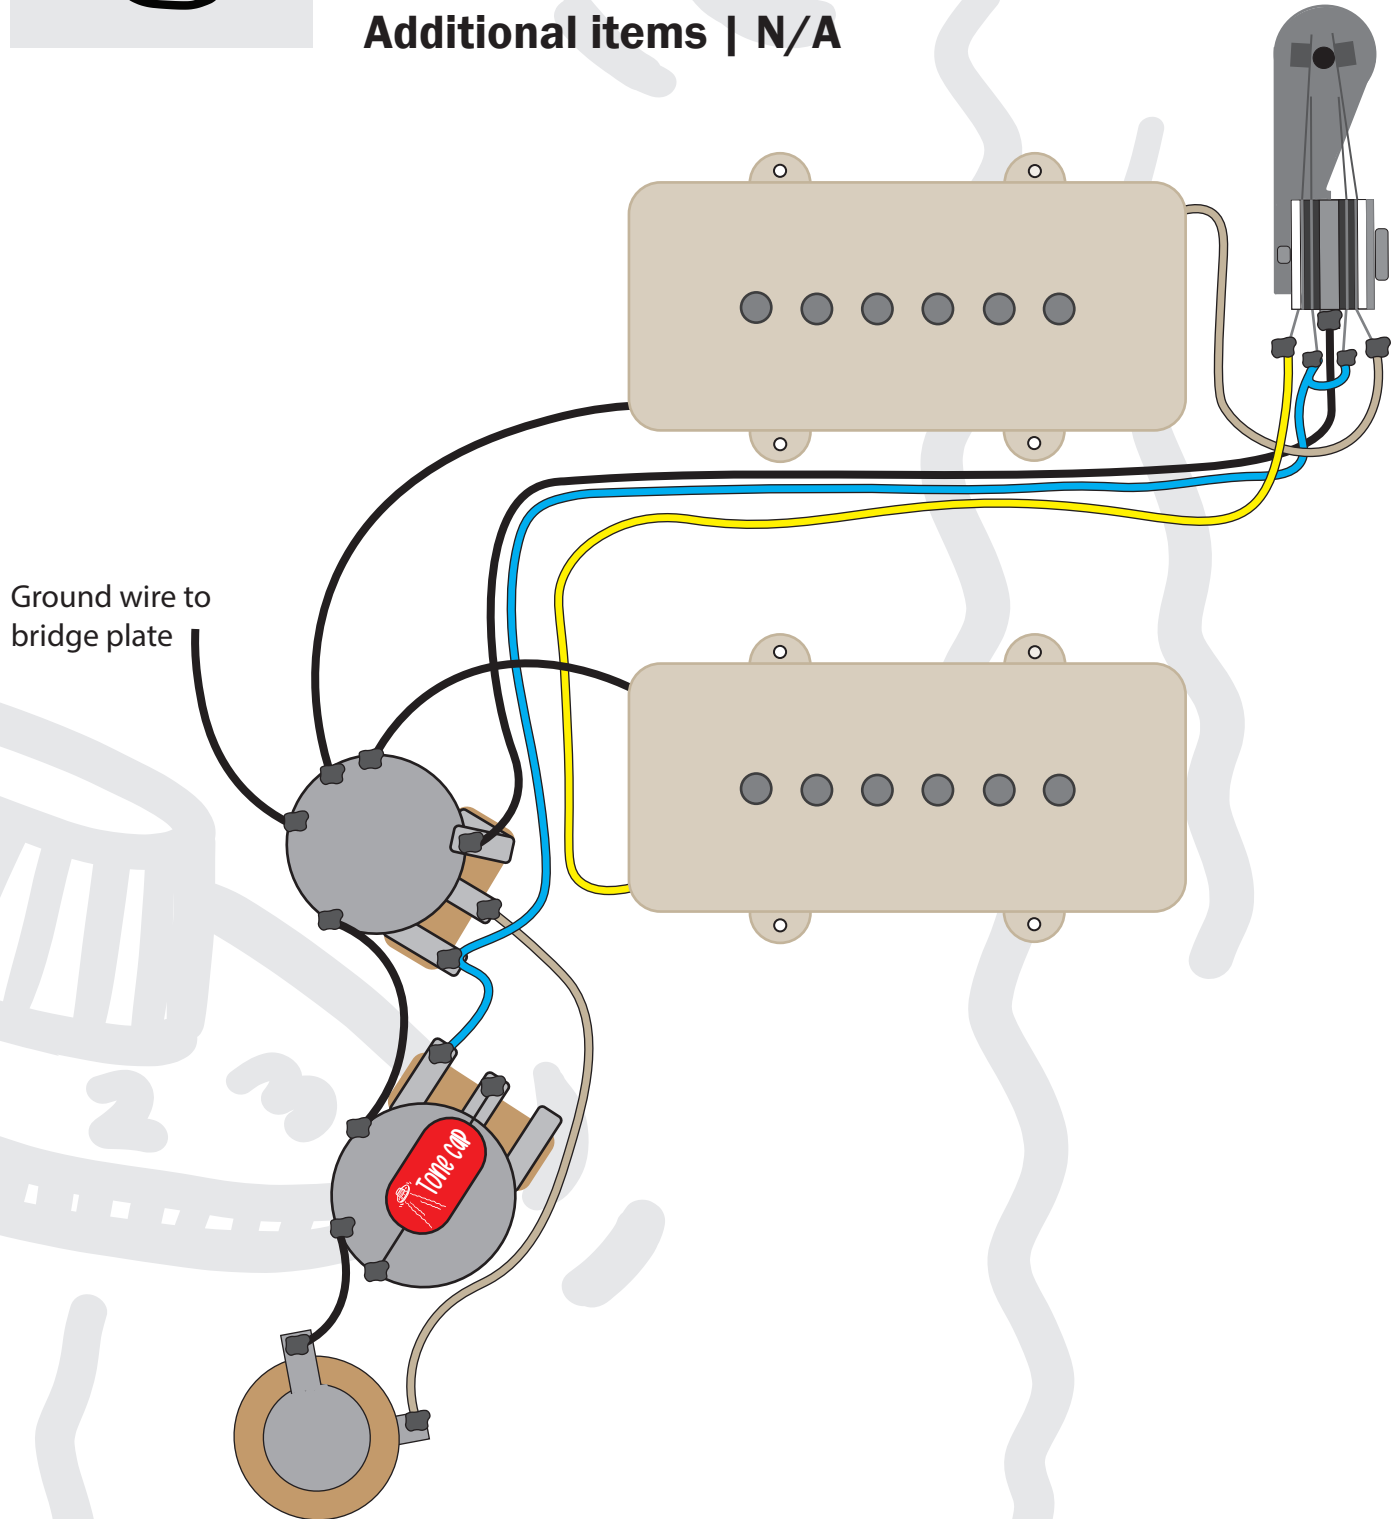

**Guitar Type | Jazzmaster AM Pro**  
**Pickup Configuration | 2x Single Coil**  
**Volumes | 1x Volume**  
**Tones | 1x Tone**  
**Switch | Right angle toggle**  
**Orientation | Right Handed**  
**Additional items | N/A**

Ground wire to  
bridge plate

**This diagram has been drawn with traditional 2 conductor braided pickup wires in mind. If your pickup is different to this, then please refer to that manufacturer's wire colour coding prior to installing.**