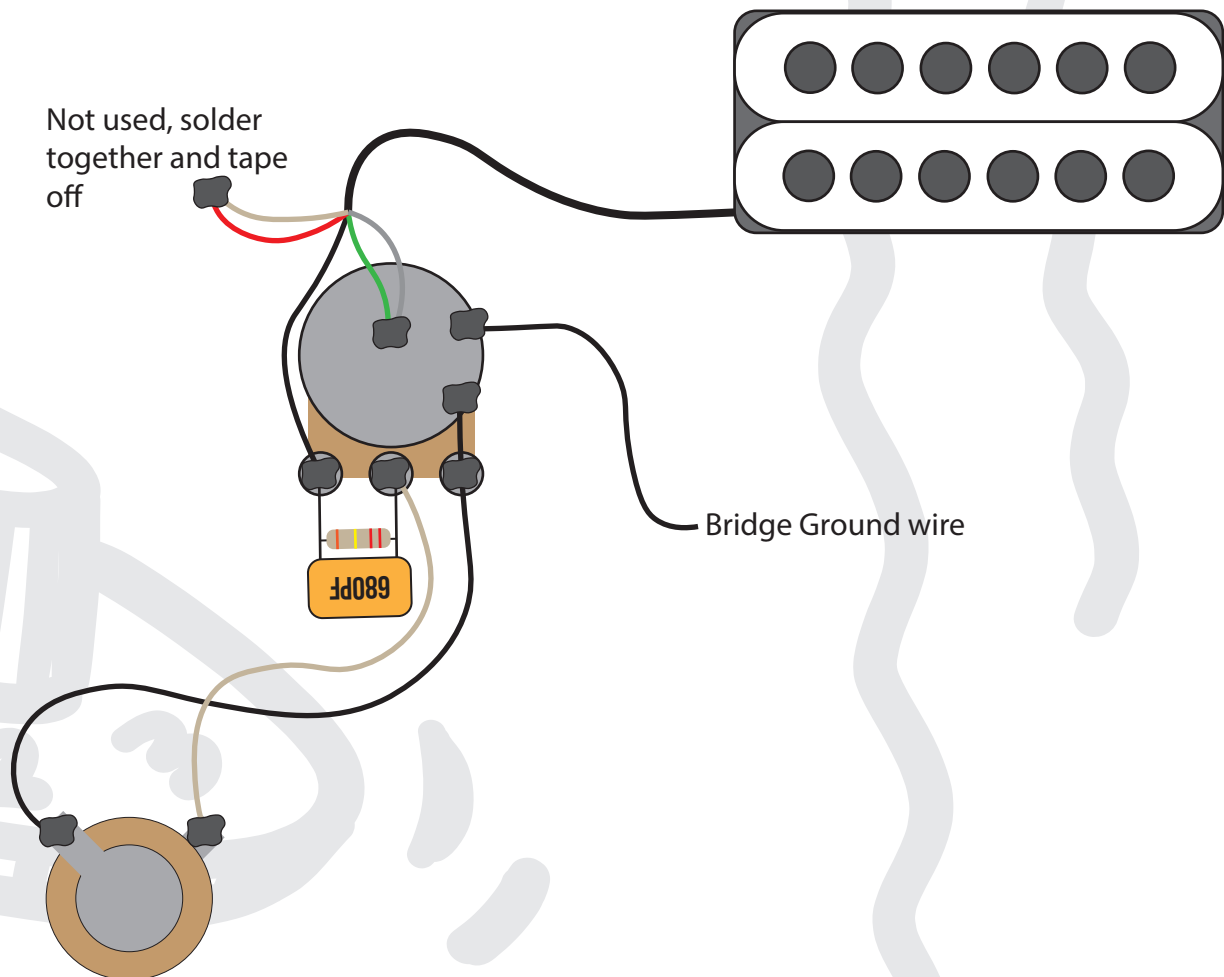

Guitar Type | 'DeLonge' Signature Stratocaster
Pickup Configuration | 1x Humbucker
Volumes | 1x Volume
Tones | N/A
Switch | N/A
Orientation | Right Handed & LH with RH taper pot
Additional items | Treble bleed

This diagram has been drawn with the Seymour Duncan Invader pickup wire colour codes in mind. If your pickup is different to this, or importantly, a different pickup manufacturer, then please refer to that manufacturer's wire colour coding prior to installing.

Important note

Please visit the 'Wiring diagrams & helpful technical info' page on www.homeoftone.co.uk & read through the Home of Tone harness fitting guide before beginning your harness install. Please take care of yourself and your guitar when carrying out any guitar wiring work as James' Home of Tone cannot be held responsible for any damage caused by dangerous or incorrect techniques used. Or if possible, support your local businesses and have your trusted local guitar tech carry out your install!