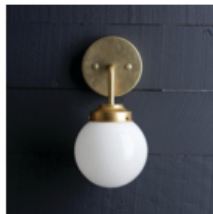

Two Kings & Co.

Milk Glass Globe Brass Wall Sconce

\$ 159.00

This Vintage Brass Wall Sconce fixture features

- Raw Brass Mount
- Raw Brass pipe
- Milk Glass Globe
- 110 / 220 Volt
- 60 Watts Max
- Universal Mounting Bracket and Screws Included

Size - 7in Projection X 11 1/2 in Height

Base Size - 5in Diameter

-Light bulb not included.

www.twokingsandco.com | hello@twokingsandco.com