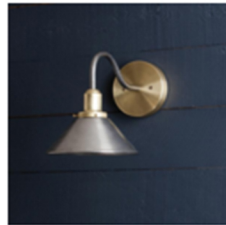

Two Kings & Co.

Gooseneck Metal Shade Wall Sconce

\$ 175.00

- Raw Brass Mount
- Raw Steel Gooseneck pipe
- Raw Brass Socket
- 8in RAW Steel Cone Shade
- 110 / 220 Volt
- 60 Watts Max
- UL Listed
- Universal Mounting Bracket and Screws Included
- All fixtures are handmade

Size - 13in Projection X 9in Height

Base Size - 5in Diameter

-Light bulb not included.

www.twokingsandco.com | hello@twokingsandco.com