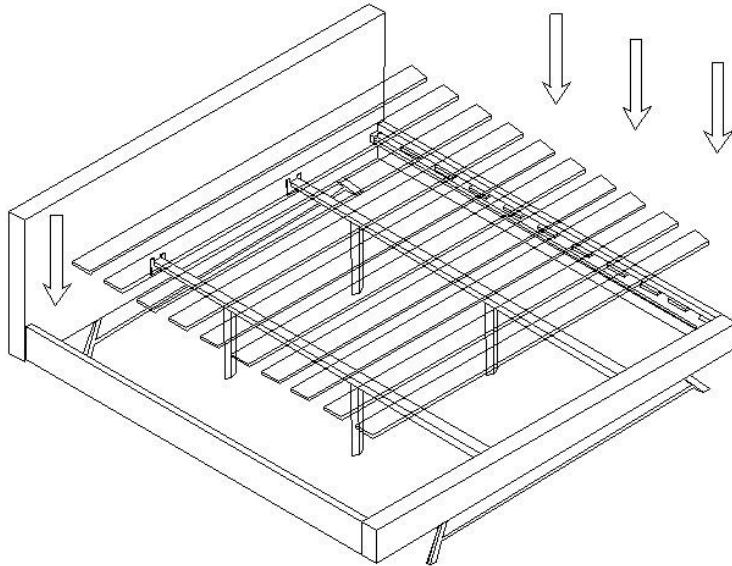

W A Z O

MAURA MANGO BED(KING)

Page 6 of 6

5