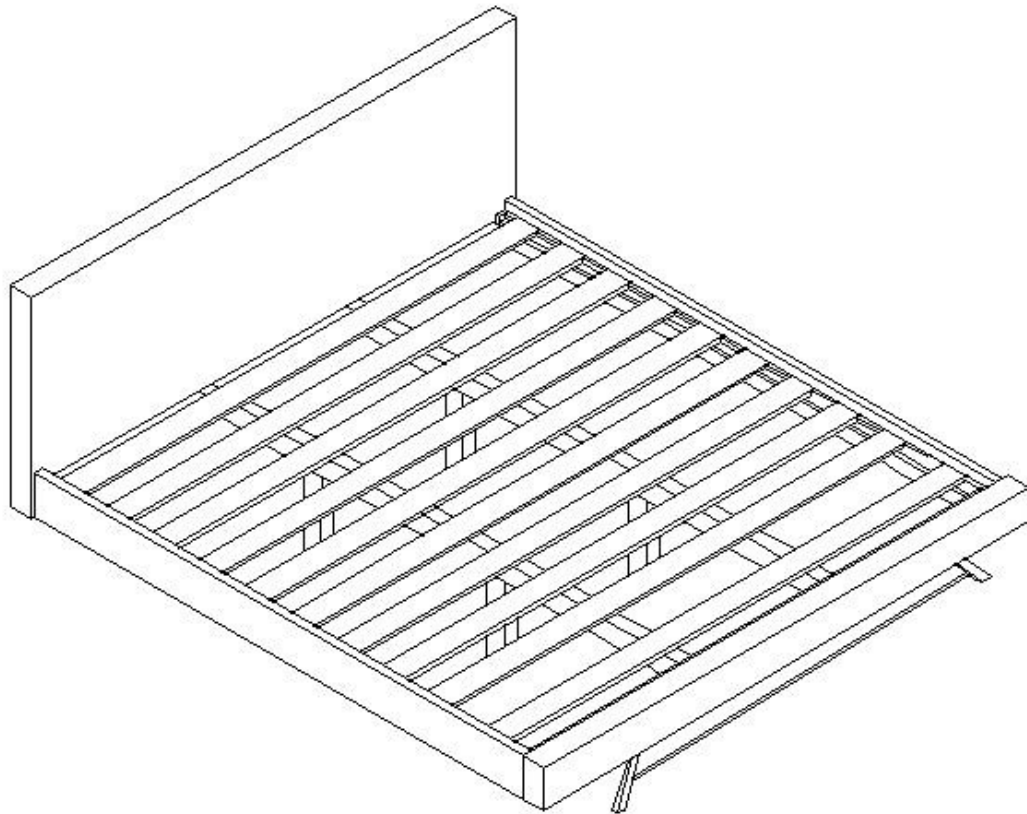

W A Z O
ASSEMBLY INSTRUCTIONS

MAURA

MAURA MANGO BED(QUEEN)
B1039Q

W A Z O

MAURA MANGO BED(KING)

Page 2 of 6

ASSEMBLY INSTRUCTIONS

Read these instructions carefully and keep for future reference. Ensure that you have all the Pieces before starting assembly by referring to the parts inventory. When starting assembly, Place all pieces on a soft, clean, and flat surface like a carpet to prevent scratches or damage.

REQUIRED TOOL
SPANNER

PARTS INVENTORY		
ID	DESCRIPTION	QTY
A	HEADBOARD	1
B	TAILBOARD	1
C	WOOD LEG SUPPORT	4
D	WOOD MIDDLE SUPPORT	2
E	SIDE RAIL	2
F	SLATES	11
G	IRON LEGS	2

W A Z O

MAURA MANGO BED(KING)

Page 3 of 6