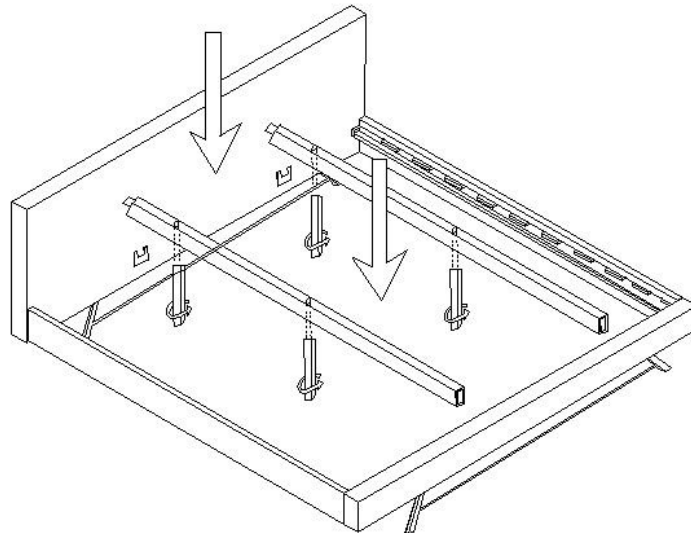

W A Z O

MAURA MANGO BED(KING)

Page 5 of 6

3

4