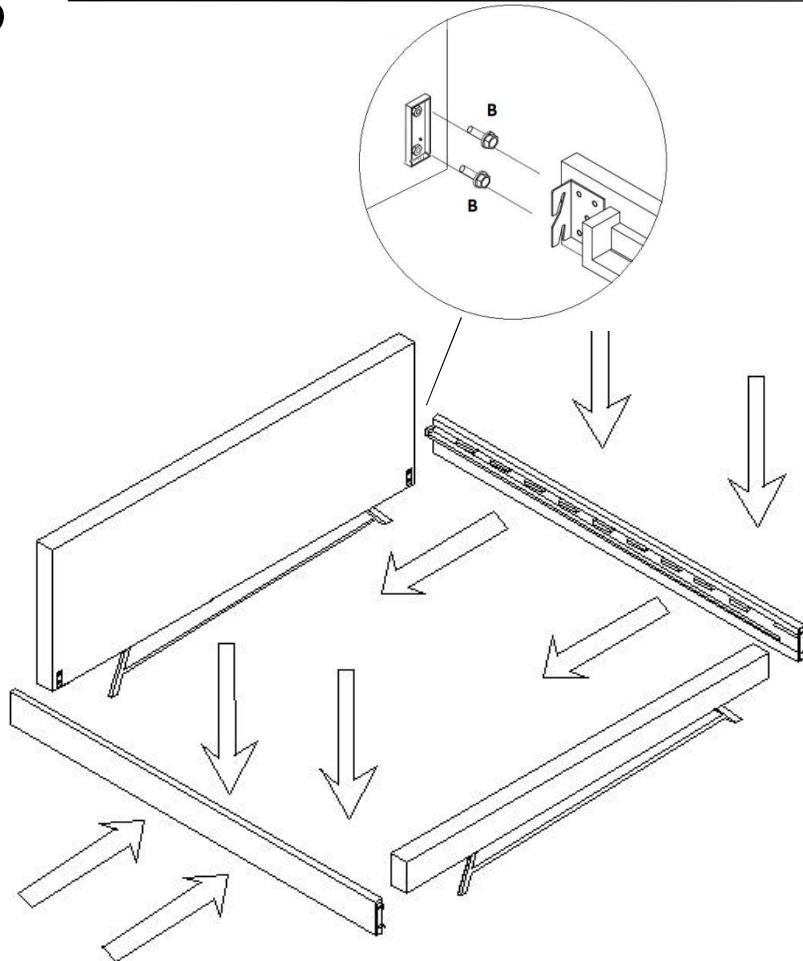

W A Z O

MAURA MANGO BED(KING)

Page 5 of 6

3

4