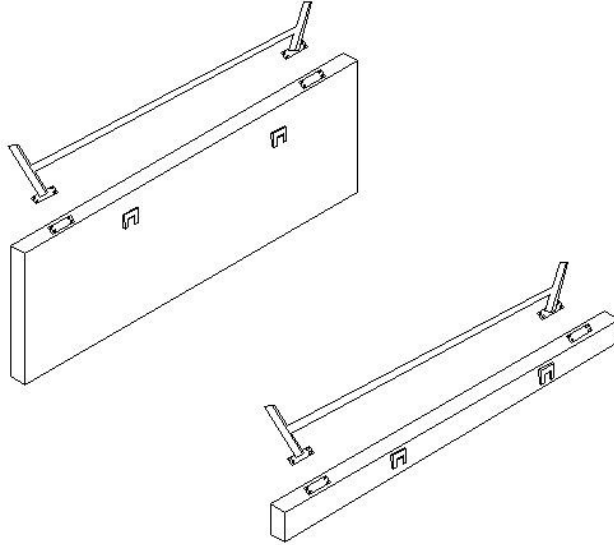

W A Z O

MAURA MANGO BED(KING)

Page 4 of 6

1