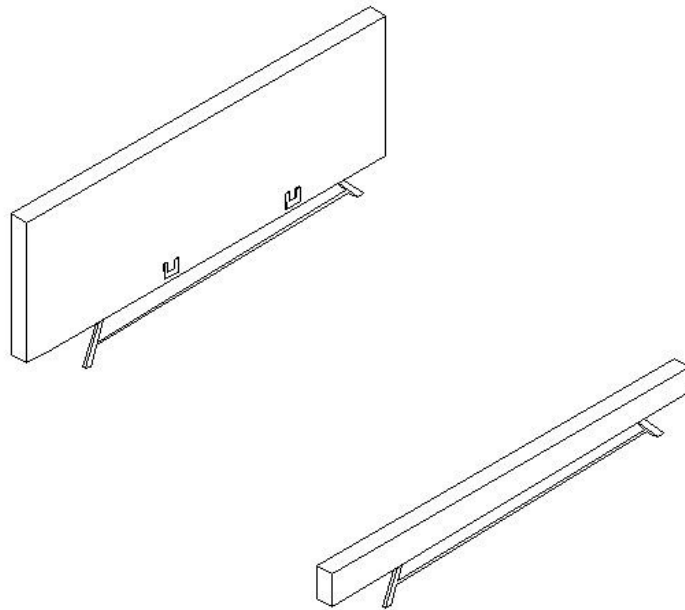

W A Z O

MAURA MANGO BED(KING)

Page 4 of 6

1

2