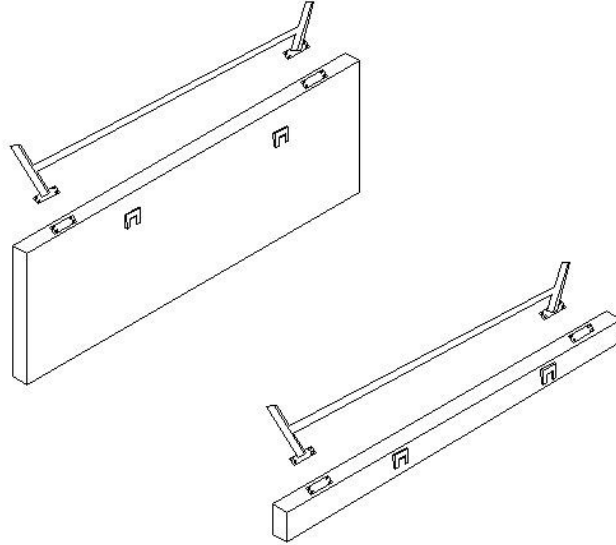

W A Z O

MAURA MANGO BED(KING)

Page 4 of 6

1