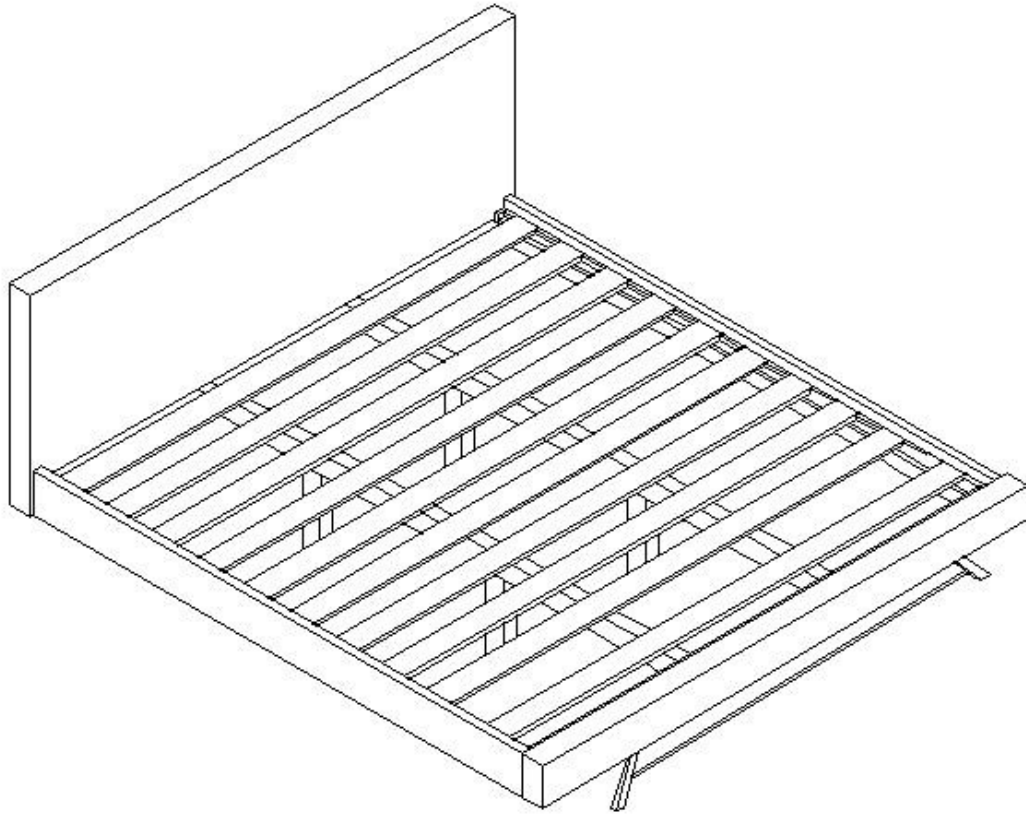

W A Z O
ASSEMBLY INSTRUCTIONS

MAURA

MAURA MANGO BED(KING)
B1039K

ASSEMBLY INSTRUCTIONS

Read these instructions carefully and keep for future reference. Ensure that you have all the Pieces before starting assembly by referring to the parts inventory. When starting assembly, Place all pieces on a soft, clean, and flat surface like a carpet to prevent scratches or damage.