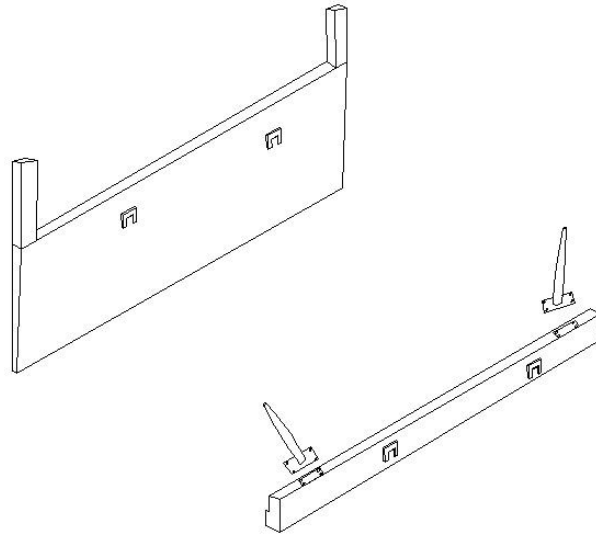

W A Z O

MADRID ACACIA BED (KING)

Page 4 of 6

1