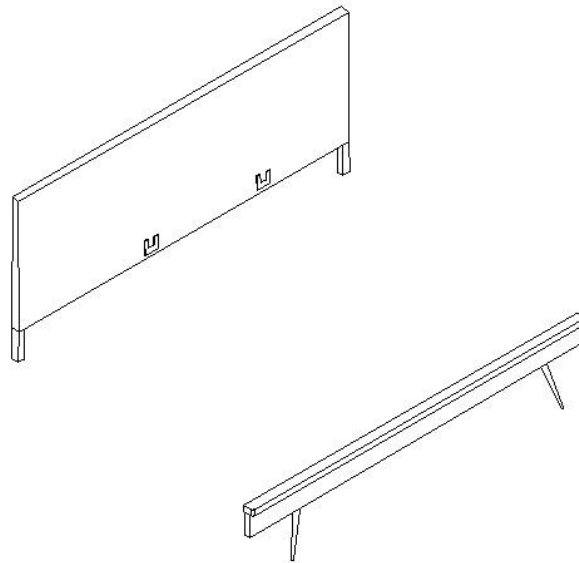

W A Z O

MADRID ACACIA BED (KING)

Page 4 of 6

1

2