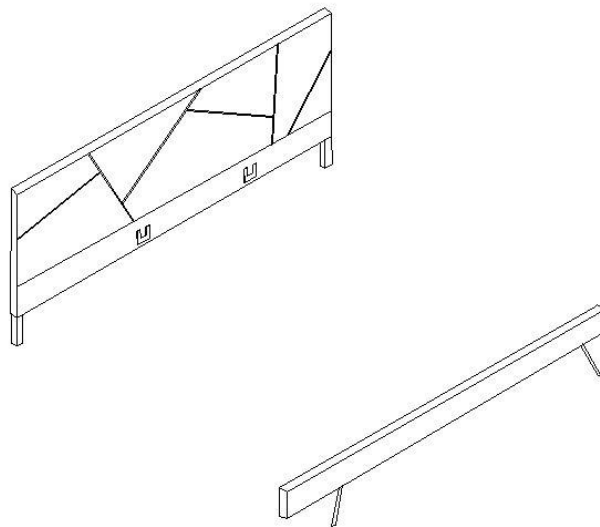

HARDWARE / TOOLS INVENTORY		
ID	DESCRIPTION	QTY
<b>A</b>	SPANNER 12X13 	1
<b>B</b>	BED BOLT 8X20 	8
<b>C</b>	ALLEN KEY BOLT 6X70 	4
<b>D</b>	ALLEN KEY 4MM 	1

W A Z O

PALMA ACACIA BED (QUEEN)

Page 4 of 6

1

2

3

---

4

---

5

---

6