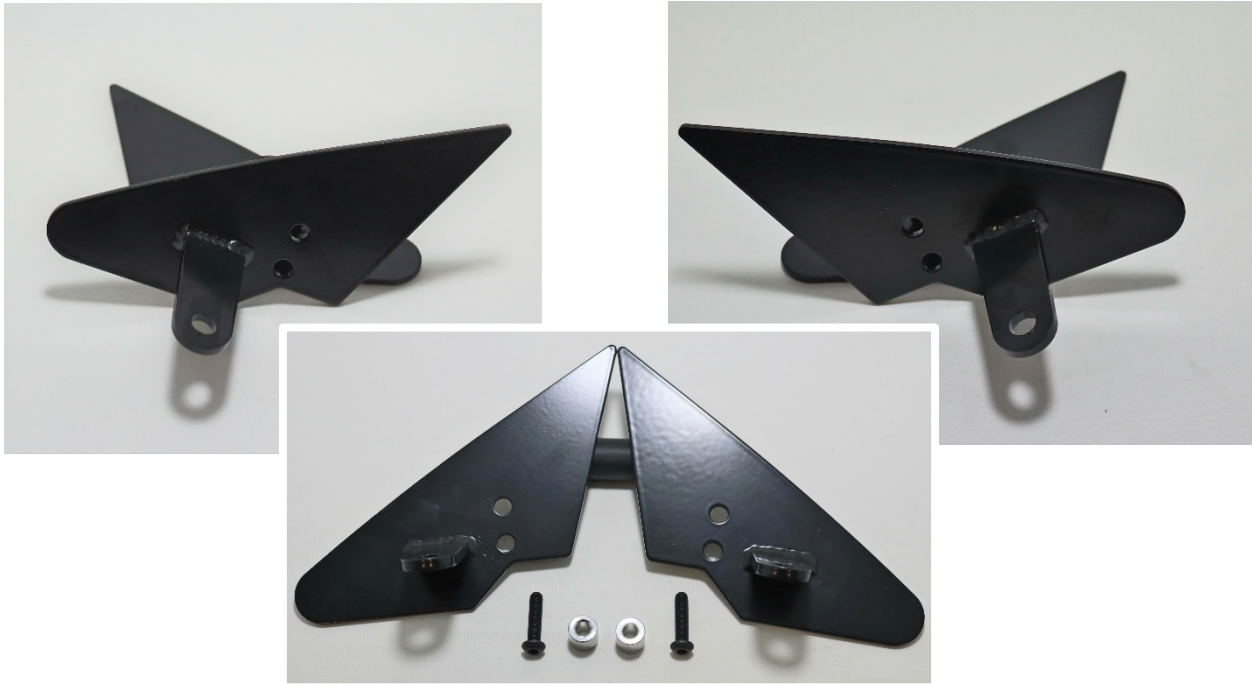

Crawford Performance

Hardware:

Tools Needed:

10 MM Socket

8 MM Allen Wrench

3/8" Ratchet