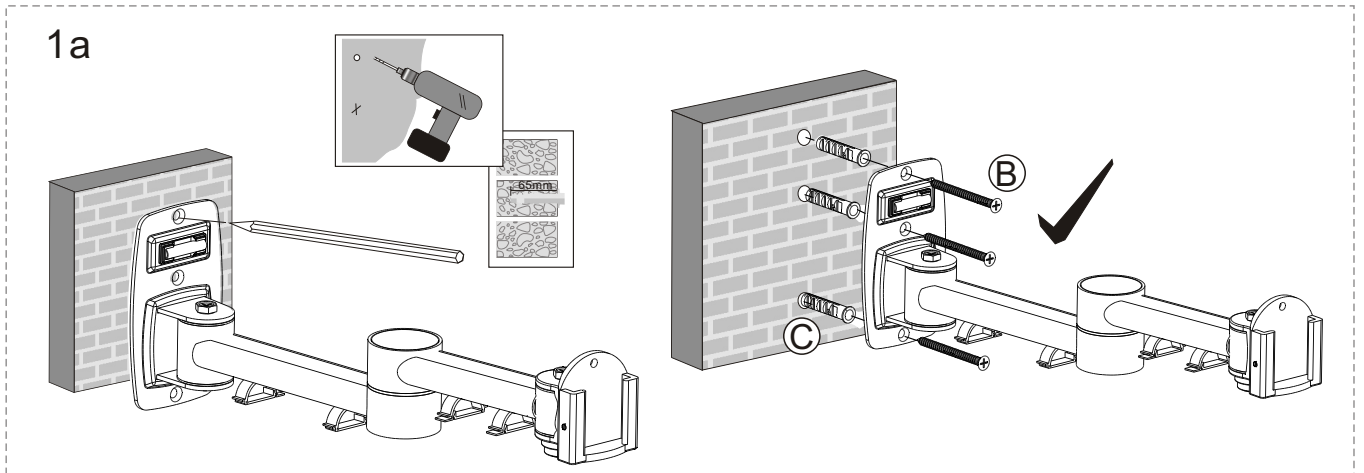

Instruction Manual

TV VESA50/75/100/200mm

MAX 20kgs/44lbs

TV to Wall: Min.: 96mm Max.: 456mm

A	 x4	B	 x3 M6x65	C	 x3 Ø 10x50	D	 x2 M4x4	E	 x4 M4x12	F	 x4 M5x12	G	 x4 M6x12
---	--	---	---	---	---	---	--	---	--	---	---	---	---

2

3

4

5

6

The padlock is not included