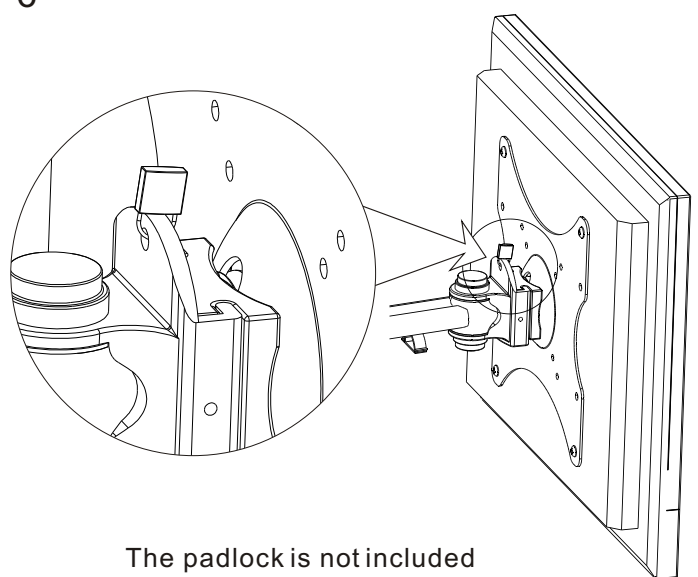

2

3

4

5

6

The padlock is not included