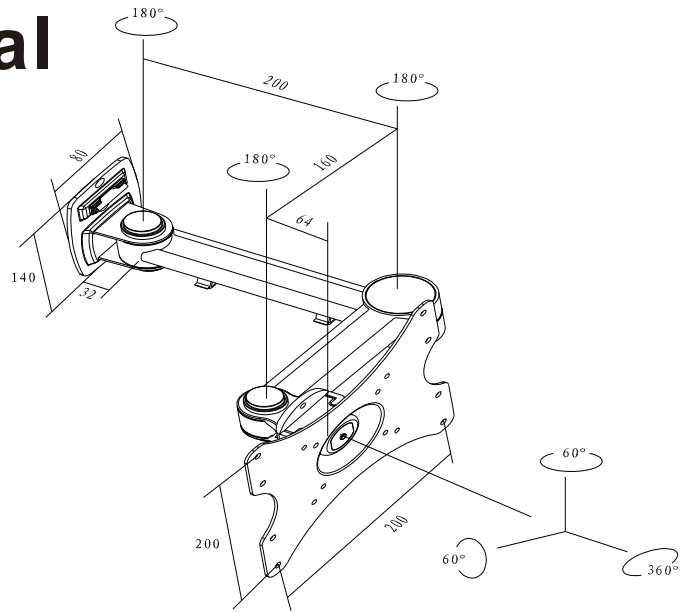

Instruction Manual

TV VESA50/75/100/200mm

MAX 20kgs/44lbs

TV to Wall: Min.: 96mm Max.: 456mm

A	 x4	B	 x3 M6x65	C	 x3 Ø 10x50	D	 x2 M4x4	E	 x4 M4x12	F	 x4 M5x12	G	 x4 M6x12
---	--	---	---	---	---	---	--	---	--	---	---	---	---

2

3

4

5

6

The padlock is not included