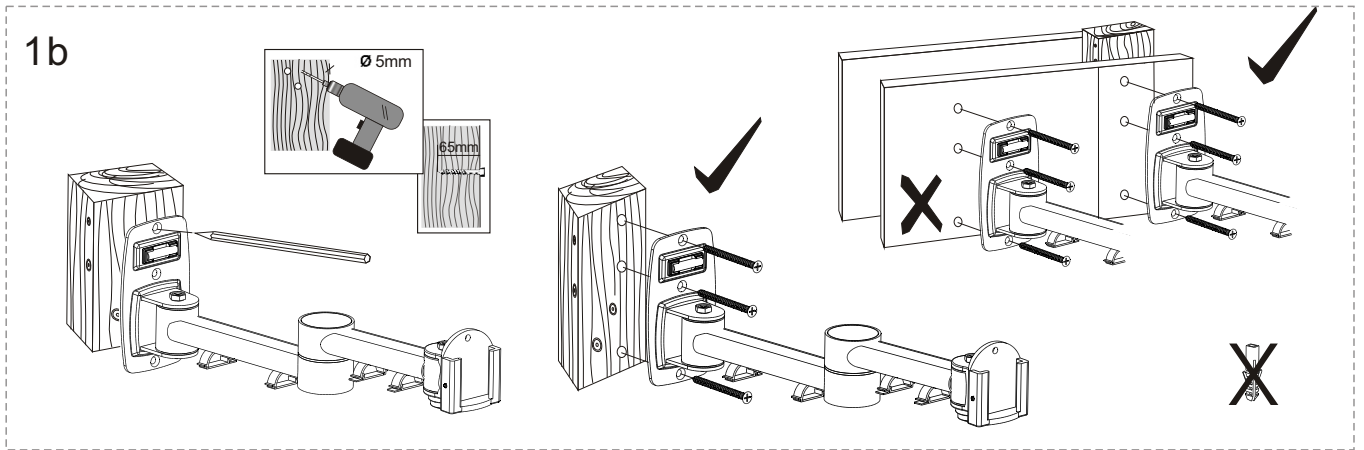

Instruction Manual

TV VESA50/75/100/200mm

MAX 20kgs/44lbs

TV to Wall: Min.: 96mm Max.: 456mm

A	 x4	B	 x3 M6x65	C	 x3 Ø 10x50	D	 x2 M4x4	E	 x4 M4x12	F	 x4 M5x12	G	 x4 M6x12
---	--	---	---	---	---	---	--	---	--	---	---	---	---

2

3

4

5

6

The padlock is not included