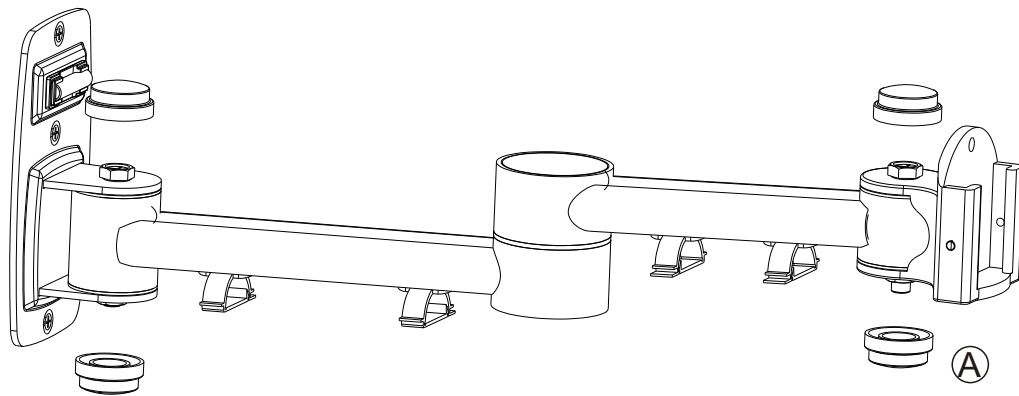

Instruction Manual

TV VESA50/75/100/200mm

MAX 20kgs/44lbs

TV to Wall: Min.: 96mm Max.: 456mm

A	 x4	B	 x3 M6x65	C	 x3 Ø 10x50	D	 x2 M4x4	E	 x4 M4x12	F	 x4 M5x12	G	 x4 M6x12
---	--	---	---	---	---	---	--	---	--	---	---	---	---

2

3

4

5

6

The padlock is not included