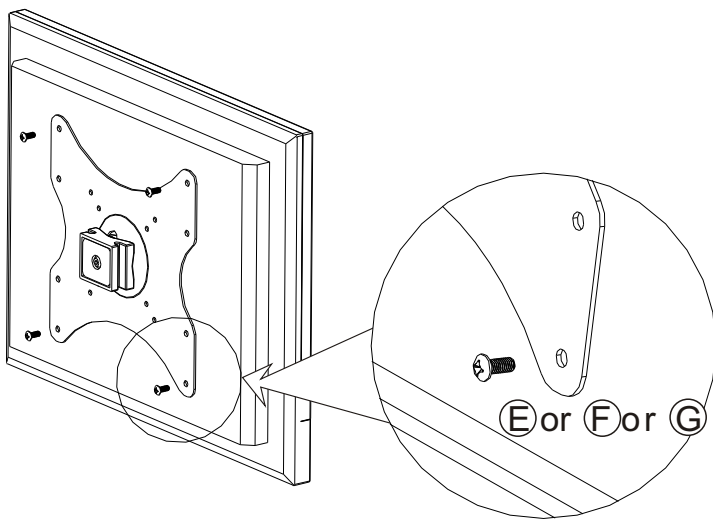

Instruction Manual

TV VESA50/75/100/200mm

MAX 20kgs/44lbs

TV to Wall: Min.: 96mm Max.: 456mm

A	 x4	B	 x3 M6x65	C	 x3 Ø 10x50	D	 x2 M4x4	E	 x4 M4x12	F	 x4 M5x12	G	 x4 M6x12
---	--	---	---	---	---	---	--	---	--	---	---	---	---

2

3

4

5

6

The padlock is not included