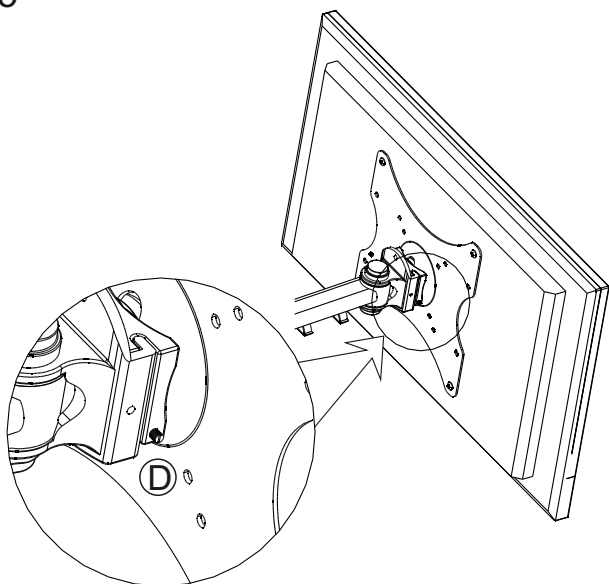

Instruction Manual

TV VESA50/75/100/200mm

MAX 20kgs/44lbs

TV to Wall: Min.: 96mm Max.: 456mm

A	 x4	B	 x3 M6x65	C	 x3 Ø 10x50	D	 x2 M4x4	E	 x4 M4x12	F	 x4 M5x12	G	 x4 M6x12
---	--	---	---	---	---	---	--	---	--	---	---	---	---

2

3

4

5

6

The padlock is not included