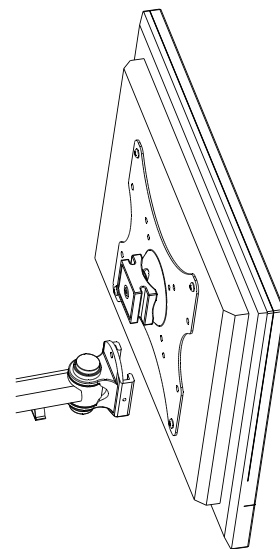

Instruction Manual

TV VESA50/75/100/200mm

MAX 20kgs/44lbs

TV to Wall: Min.: 96mm Max.: 456mm

A	 x4	B	 x3 M6x65	C	 x3 Ø 10x50	D	 x2 M4x4	E	 x4 M4x12	F	 x4 M5x12	G	 x4 M6x12
---	--	---	---	---	---	---	--	---	--	---	---	---	---

2

3

4

5

6

The padlock is not included