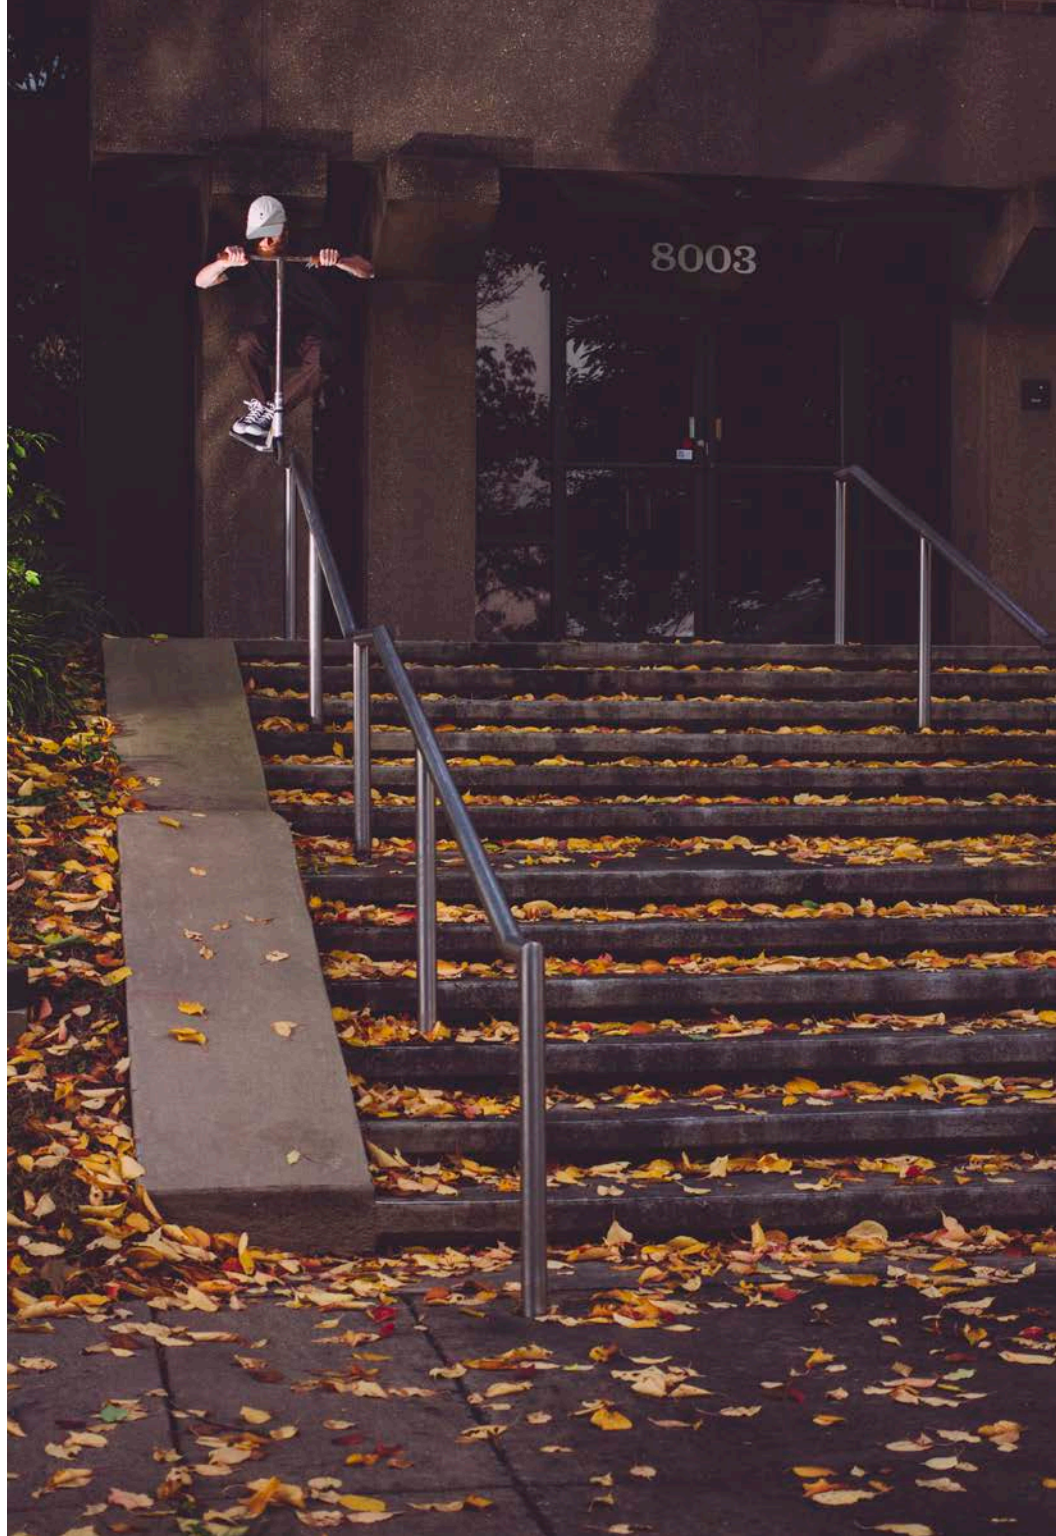

TILT

2015 FALL COLLECTION

TWT

Tilt

TiltLife

8003

Southwest

Southwest

Supreme Shuttle

SuperShuttle

Pet R
A

TiltLife

PLEASE CROSS WATCH
YOURSELF
AND ACTIVITY
THE
POLICE

NO
LEFT
TURN
ON
RED

NO
LEFT
TURN
ON
RED

SPONSOR