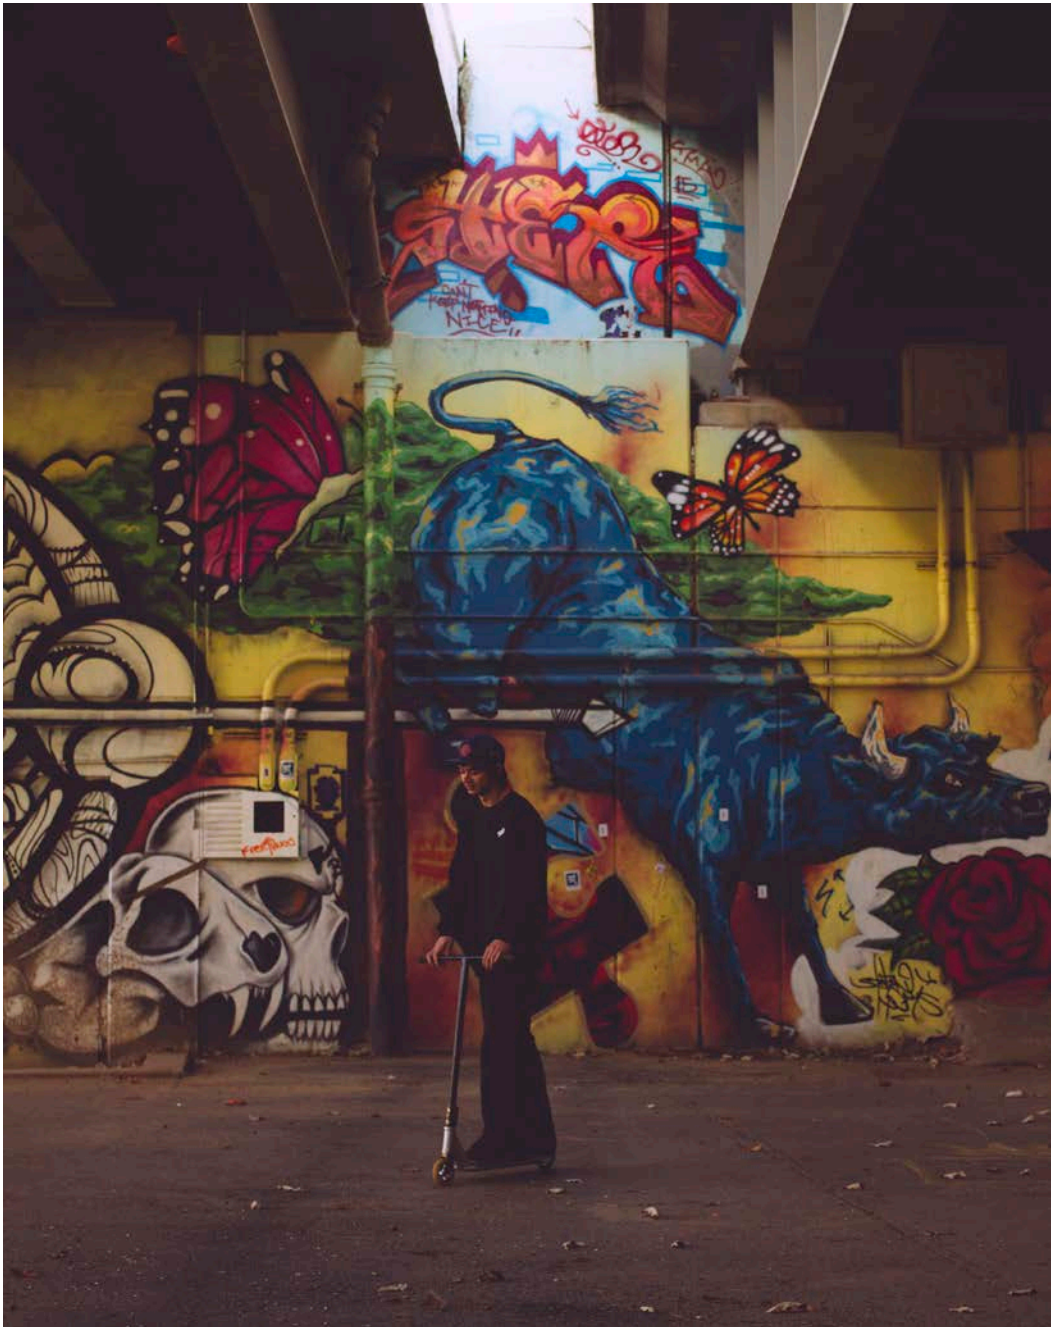

TILT

2015 FALL COLLECTION

TWT

Tilt

TiltLife

8003

Southwest

Southwest

Supreme Shuttle

SuperShuttle

Pet R
A

TiltLife

PLEASE CROSS WATCH
YOURSELF
AND ACTIVITY
THE
POLICE

NO
LEFT
TURN
ON
RED

NO
LEFT
TURN
ON
RED

SPONSOR