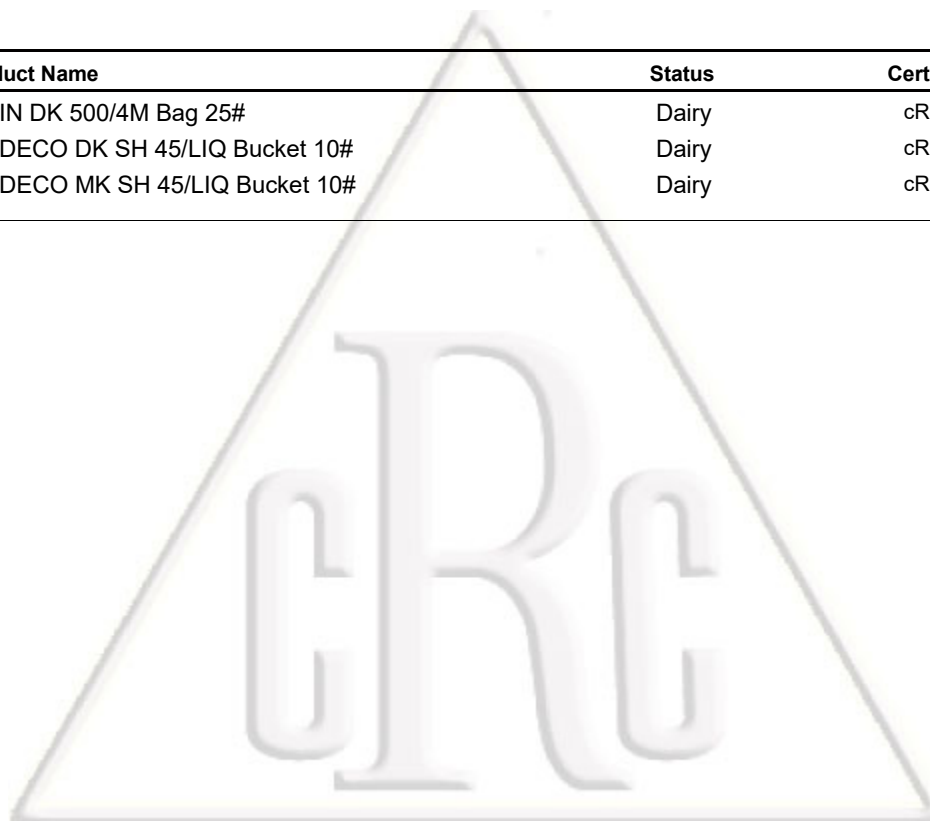

Chicago Rabbinical Council

2701 West Howard Street
Chicago, IL 60645-1303
Ph: 773.465.3900 Fax: 773.465.6929
www.crcweb.org/kosherletters
Rabbi Sholem Fishbane, Kashruth Administrator

בס"ד

August 21, 2017

Puratos Chocolate U.S.A. - Kenosha, WI

Total # of Products on Certificate: 189

	Codes	Product Name	Status	Certifying Requirement	UKD-ID
187	4108163	CA IN DK 500/4M Bag 25#	Dairy	cRc-D Logo Required	CC2159224
188	4108165	CA DECO DK SH 45/LIQ Bucket 10#	Dairy	cRc-D Logo Required	CC2170620
189	4108166	CA DECO MK SH 45/LIQ Bucket 10#	Dairy	cRc-D Logo Required	CC2170622

Note: The UKD is an identification number assigned by the cRc for global tracking.

Expiration Date: 12/31/2017.

For up-to-date certification information please visit www.crcweb.org

cRc ID:#1248

Sholem Fishbane
Rabbi Sholem Fishbane
Kashruth Administrator