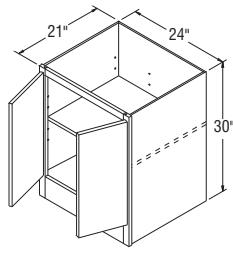

Bookcase Bases, 30" High, 21" Deep

NOTES ✓

- Includes one $\frac{3}{4}$ " thick full-depth adjustable shelf.
- Matching Aristex™ interior.
- Does not include countertop.

BKB2430

Vanity File Drawer Base, 30" High, 18" Wide, 21" Deep

NOTES ✓

- Includes two full height drawers with Full Extension guides for all construction options.
- Includes hanging file system for folders, sent uninstalled.
- Includes wide bottom rail, no recessed Toekick.
- It is recommended that this unit be fastened to the wall when installing.
- Interior dimension for Standard Construction file drawer is $12\frac{31}{32}$ " W x 19" D x $9\frac{5}{8}$ " H.
- Interior dimension for Select and All Plywood Construction dovetail file drawer is $12\frac{2}{8}$ " W x $16\frac{5}{8}$ " D x $9\frac{1}{4}$ " H.
- Standard Construction accommodates front-to-back and side-to-side filing of letter documents and side-to-side filing of legal documents. Drawer width will not permit front-to-back filing of legal documents.
- Select and All Plywood Construction accommodates side-to-side filing of legal and letter documents.
- Drawer fronts will utilize raised panels on applicable styles.
- Smart Stop™ drawer guides are not available in Select and APC Construction.