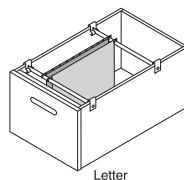

Letter

Standard/Select & APC