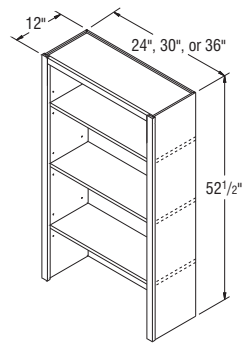

NOTES ✓

- Includes three $\frac{3}{4}$ " thick matching Aristex™ shelves.
- Matching Aristex™ interior.
- Designed to mount on the Bookcase Base cabinet with countertop.
- For loads on shelves over 60 lbs., Aristokraft recommends the use of the Bookshelf Kit on page 165.

Bookcases, 52 1/2" High, 12" Deep