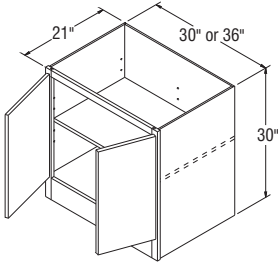

### NOTES ✓

- ▶ Includes one  $\frac{3}{4}$ " thick full-depth adjustable shelf.
- ▶ Matching Aristex™ interior.
- ▶ Does not include countertop.

**BKB1230**  
**BKB1530**  
**BKB1830**

**BKB2430**

**BKB3030B**  
**BKB3630B**

## NOTES ✓

- ▶ The bottom drawer is deep for standard letter and legal documents and includes two adjustable hanging rods.
- ▶ Bottom file drawer has  $\frac{3}{4}$  extension guides.
- ▶ Interior dimension for standard file drawer is:  
VFD18 –  $12\frac{31}{32}$ " W x 19" D x  $9\frac{5}{8}$ " H.  
VFD21 –  $15\frac{31}{32}$ " W x 19" D x  $9\frac{5}{8}$ " H.
- ▶ Raised panel styles - drawer fronts will convert to raised panel;  
Full Overlay -  $10\frac{1}{4}$ " or higher  
Partial Overlay -  $9\frac{7}{8}$ " or higher