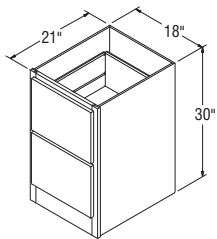

## Bookcase Bases, 30" High, 21" Deep

### NOTES ✓

- ▶ Includes one  $\frac{3}{4}$ " thick full-depth adjustable shelf.
- ▶ Matching Aristex™ interior.
- ▶ Does not include countertop.

**BKB1230**  
**BKB1530**  
**BKB1830**

**BKB2430**

**BKB3030B**  
**BKB3630B**

### NOTES ✓

- ▶ Includes two full height drawers with Full Extension guides for all construction options.
- ▶ Includes hanging file system for folders, sent uninstalled.
- ▶ Includes wide bottom rail, no recessed Toekick.
- ▶ It is recommended that this unit be fastened to the wall when installing.
- ▶ Interior dimension for Standard Construction file drawer is  $12\frac{31}{32}$ " W x 19" D x  $9\frac{5}{8}$ " H.
- ▶ Interior dimension for Select and All Plywood Construction dovetail file drawer is  $12\frac{2}{8}$ " W x  $16\frac{5}{8}$ " D x  $9\frac{1}{4}$ " H.
- ▶ Standard Construction accommodates front-to-back and side-to-side filing of letter documents and side-to-side filing of legal documents. Drawer width will not permit front-to-back filing of legal documents.
- ▶ Select and All Plywood Construction accommodates side-to-side filing of legal and letter documents.
- ▶ Drawer fronts will utilize raised panels on applicable styles.
- ▶ Smart Stop™ drawer guides are not available in Select and APC Construction.

## NOTES ✓

- ▶ The bottom drawer is deep for standard letter and legal documents and includes two adjustable hanging rods.
- ▶ Bottom file drawer has  $\frac{3}{4}$  extension guides.
- ▶ Interior dimension for standard file drawer is:  
VFD18 –  $12\frac{31}{32}$ " W x 19" D x  $9\frac{5}{8}$ " H.  
VFD21 –  $15\frac{31}{32}$ " W x 19" D x  $9\frac{5}{8}$ " H.
- ▶ Raised panel styles - drawer fronts will convert to raised panel;  
Full Overlay -  $10\frac{1}{4}$ " or higher  
Partial Overlay -  $9\frac{7}{8}$ " or higher