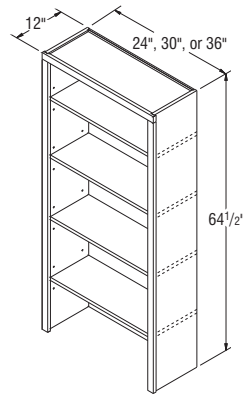

Bookcases, 64 1/2" High, 12" Deep