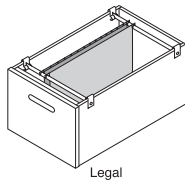

Standard/Select & APC

Legal