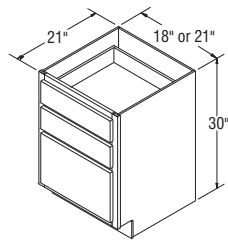

NOTES ✓

- The bottom drawer is deep for standard letter and legal documents and includes two adjustable hanging rods.
- Bottom file drawer has $\frac{3}{4}$ extension guides.
- Interior dimension for standard file drawer is:
  VFD18 – $12\frac{31}{32}$ " W x 19" D x $9\frac{5}{8}$ " H.
  VFD21 – $15\frac{31}{32}$ " W x 19" D x $9\frac{5}{8}$ " H.
- Raised panel styles - drawer fronts will convert to raised panel;
  Full Overlay - $10\frac{1}{4}$ " or higher
  Partial Overlay - $9\frac{7}{8}$ " or higher

Vanity File Drawers, 30" High, 21" Deep

VFD18
VFD21