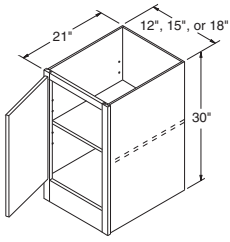

Bookcase Bases, 30" High, 21" Deep

NOTES ✓

- Includes one $\frac{3}{4}$ " thick full-depth adjustable shelf.
- Matching Aristex™ interior.
- Does not include countertop.

BKB1230
BKB1530
BKB1830