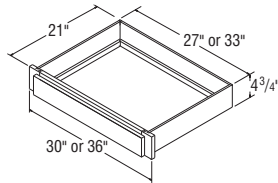

Kneespace Drawers, 4 $\frac{3}{4}$ " High, 21" Deep (Trimmable)

KDT30
KDT36