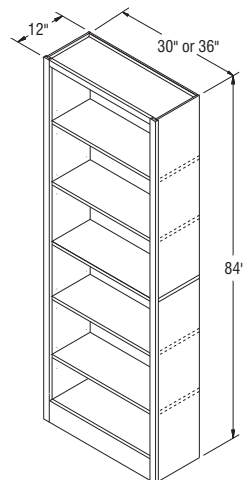

Bookcases, 84" High, 12" Deep