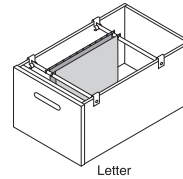

Standard/Select & APC