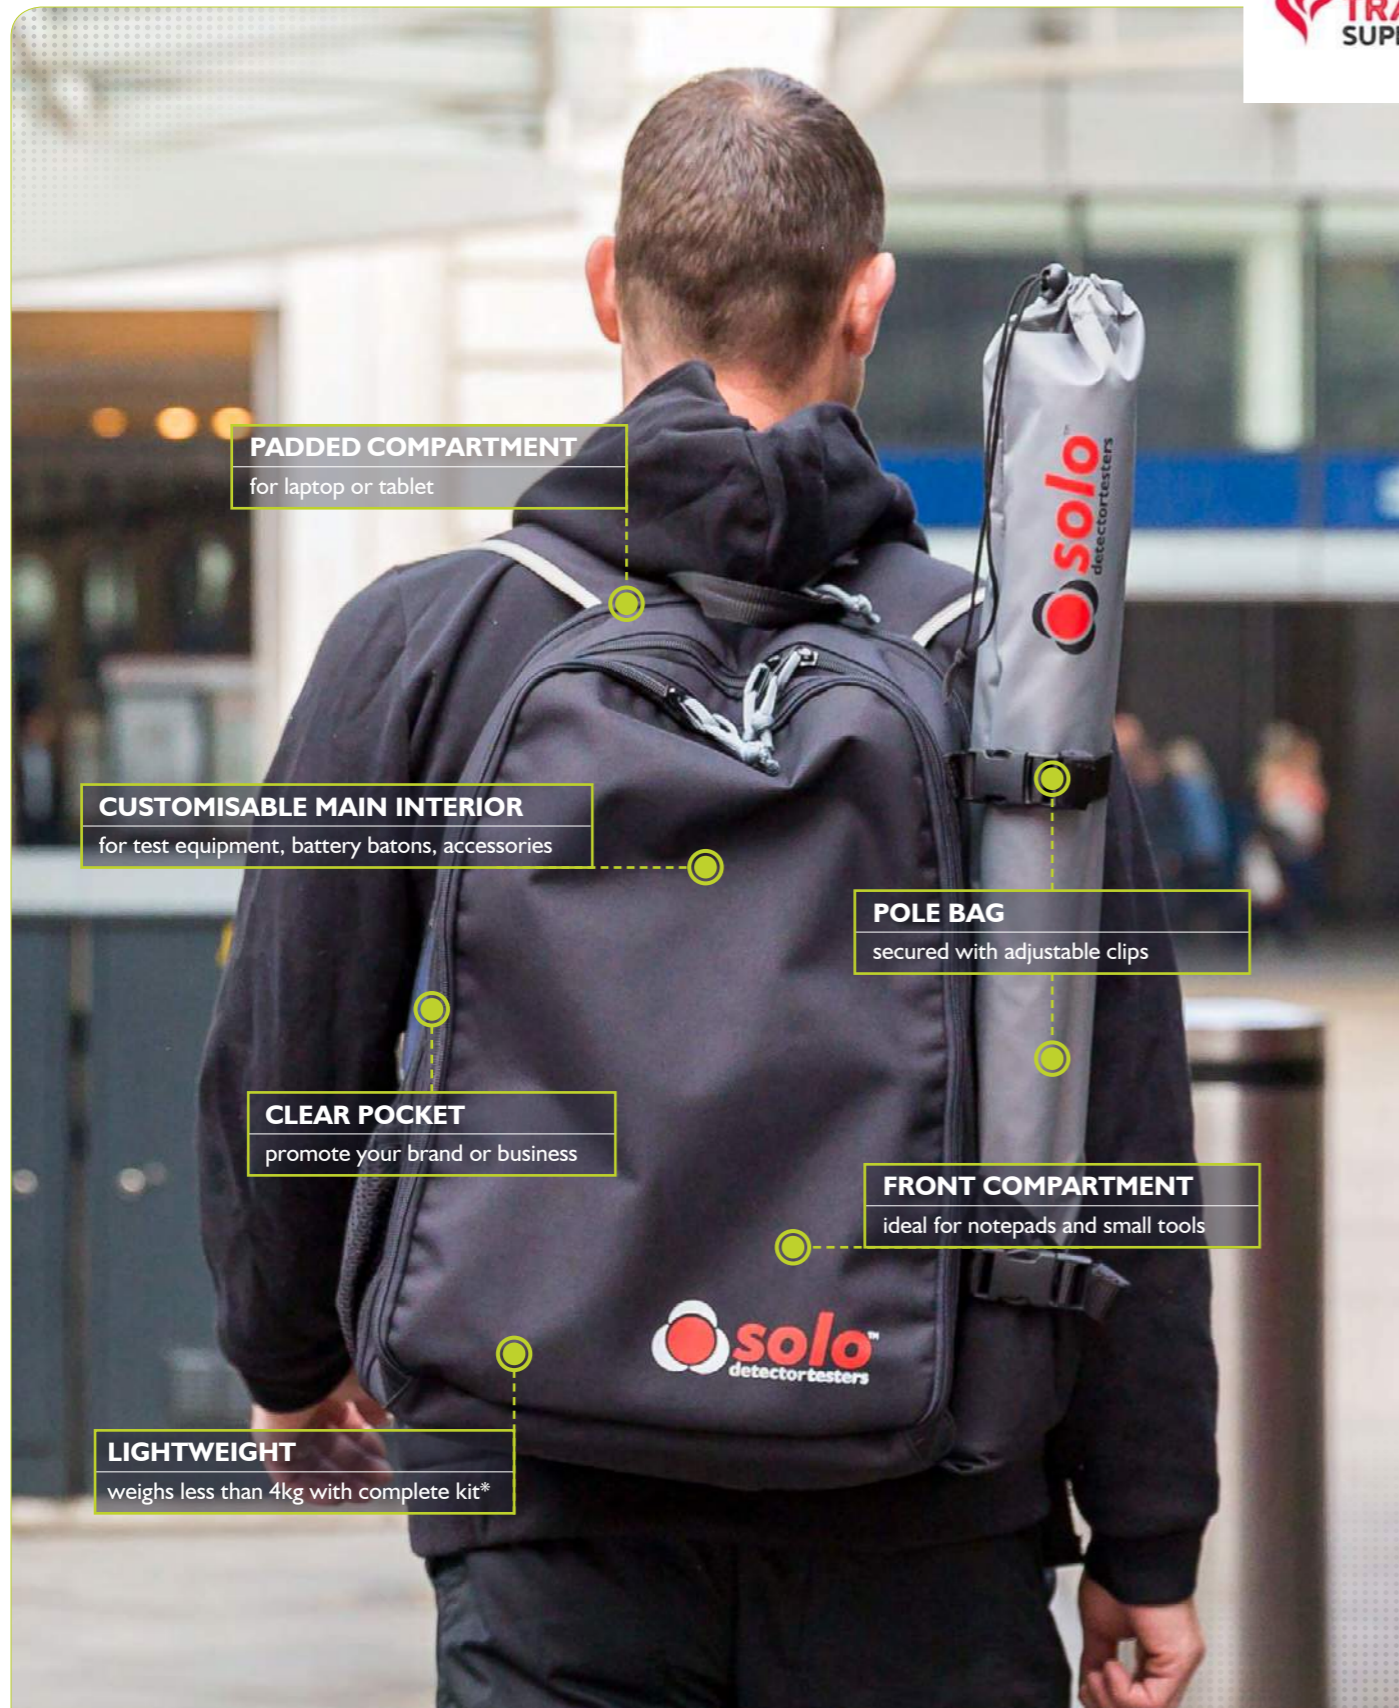

### Designed with portability in mind

The new range of **Urban fire detector test kits** allow engineers to move easily around towns, large sites, or buildings without the need to carry bulky poles and bags.

Urban telescopic and extension poles are half the length of conventional poles. Engineers are able to test smoke, heat, CO, or multi-sensor detectors at heights up to 5 metres.

### Kit Benefits

- Lightweight - Weighs less than 4kg\*
- Mobile - For city engineers or those on large sites
- Ready to go - Complete kit for testing any detector\*\*
- Convenient - 50% Shorter poles\*\*\*
- Practical - Easily & quickly test detectors up to 5m