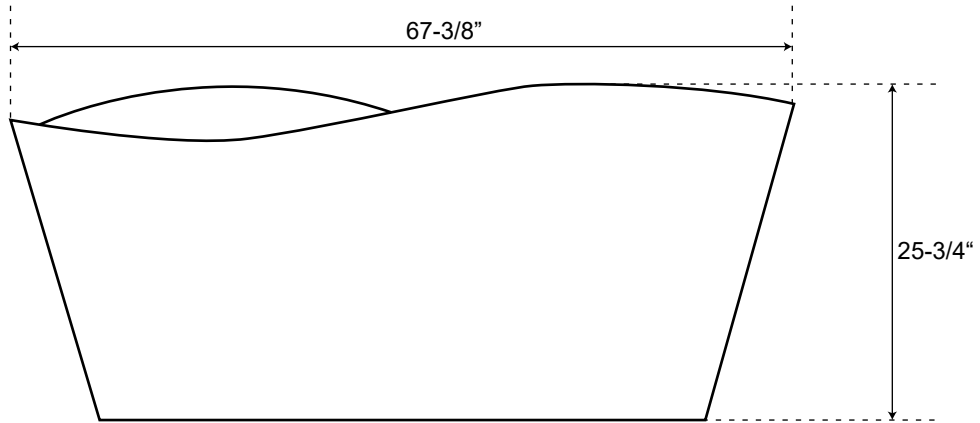

67" Free Standing Acrylic Tub

Dimensions	67-3/8" L x 31" W x 25-3/4" H
Water Capacity	50 Gallons
Tub Weight Uncrated	118 lbs
Water Depth	13-1/4"
Faucet Configurations	No rim holes

Measurements may vary by up to 1/2"