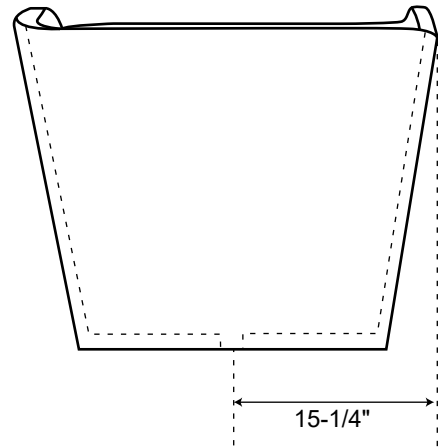

67" Free Standing Acrylic Tub

Dimensions	67-3/8" L x 31" W x 25-3/4" H
Water Capacity	50 Gallons
Tub Weight Uncrated	118 lbs
Water Depth	13-1/4"
Faucet Configurations	No rim holes

Measurements may vary by up to 1/2"