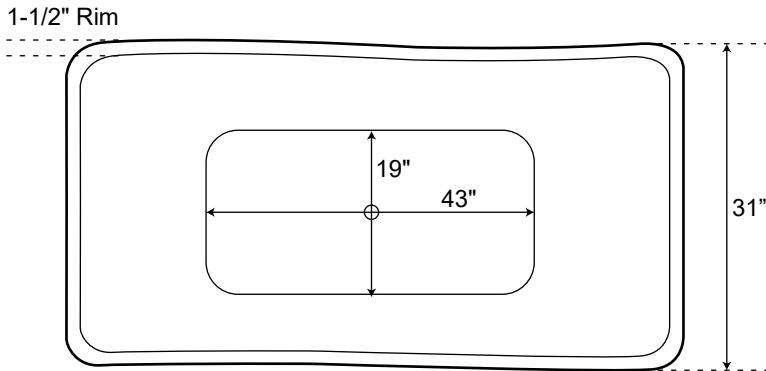

67" Free Standing Acrylic Tub

Dimensions	67-3/8" L x 31" W x 25-3/4" H
Water Capacity	50 Gallons
Tub Weight Uncrated	118 lbs
Water Depth	13-1/4"
Faucet Configurations	No rim holes

Measurements may vary by up to 1/2"