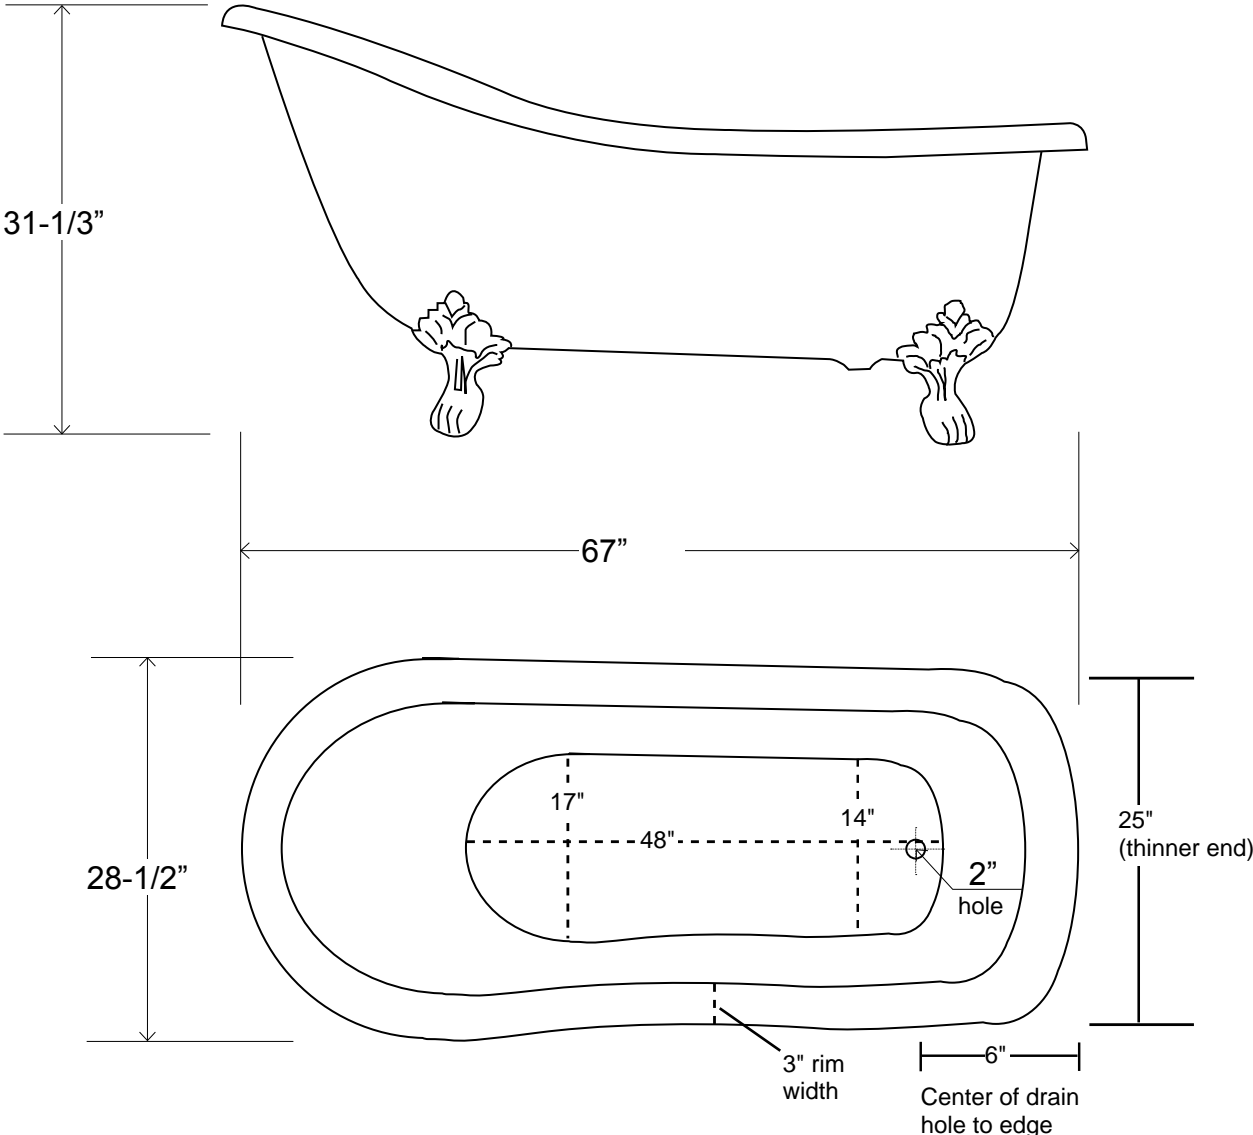

# 67" Free Standing Acrylic Tub

Dimensions	67" L x 28-1/2" W x 31-1/3" H
Water Capacity	51 gallons
Tub Weight Uncrated	200 lbs.
Water Depth	17-1/2" H (to the rim)
Faucet Configurations	No rim holes / 7" rim holes

Measurements may vary by up to 1/2"