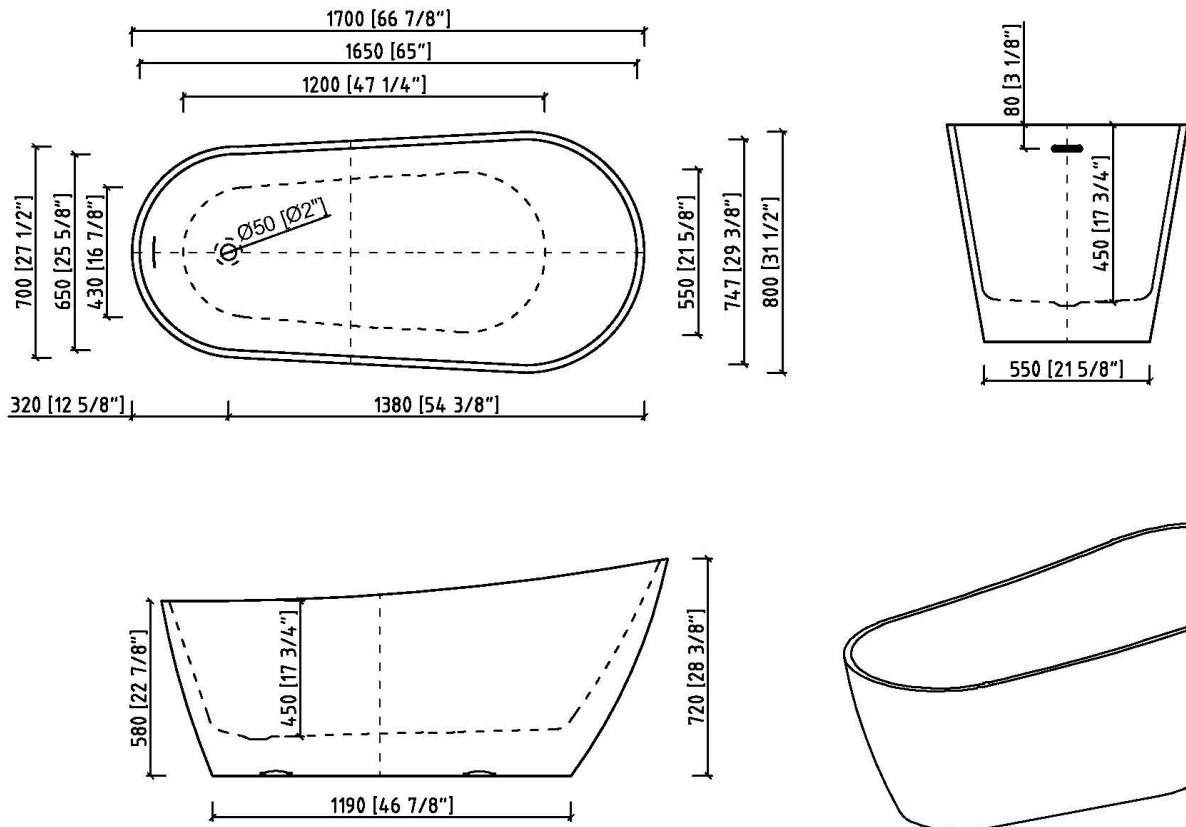

67" Free Standing Acrylic Tub

| | |
|-----------------------|---------------------------------------|
| Dimensions | 67" L x 31-1/2" W x 22 7/8"-28 3/8" H |
| Water Capacity | 71.5 Gallons |
| Tub Weight Uncrated | 93 lbs. |
| Water Depth | 14 5/8" |
| Faucet Configurations | No rim holes |

Measurements may vary by up to 1/2"