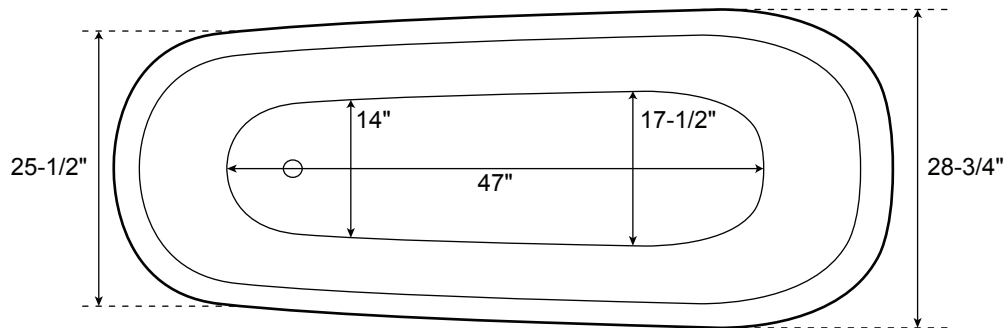

# 67" free Standing Acrylic Slipper Tub

Dimensions	67-1/4" L x 29" W x 25-3/4" - 28-3/4" H
Water Capacity	57 gallons
Tub Weight Uncrated	150 lbs.
Water	17.5" H Depth (to the rim)
Faucet Configurations	No rim holes

Measurements may vary by up to 1/2"