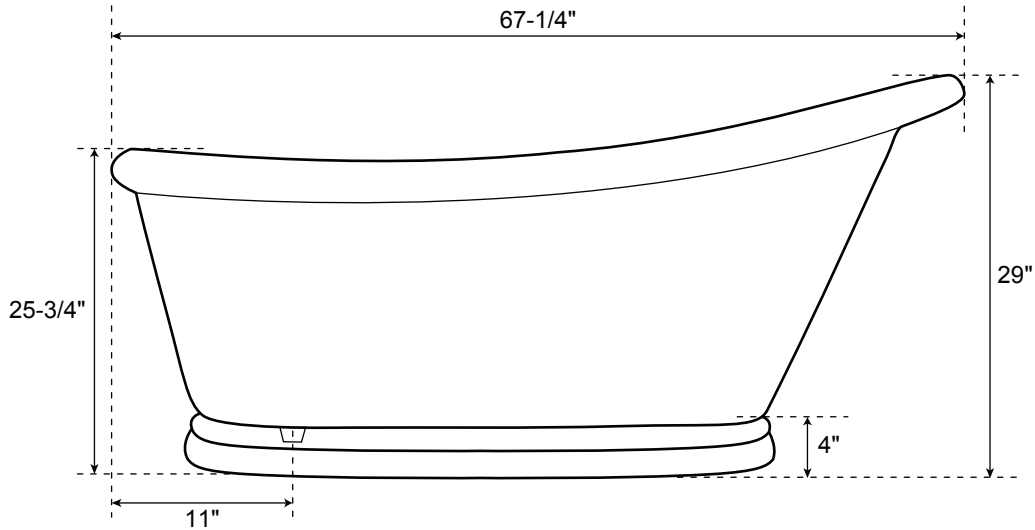

# 67" free Standing Acrylic Slipper Tub

Dimensions	67-1/4" L x 29" W x 25-3/4" - 28-3/4" H
Water Capacity	57 gallons
Tub Weight Uncrated	150 lbs.
Water	17.5" H Depth (to the rim)
Faucet Configurations	No rim holes

Measurements may vary by up to 1/2"