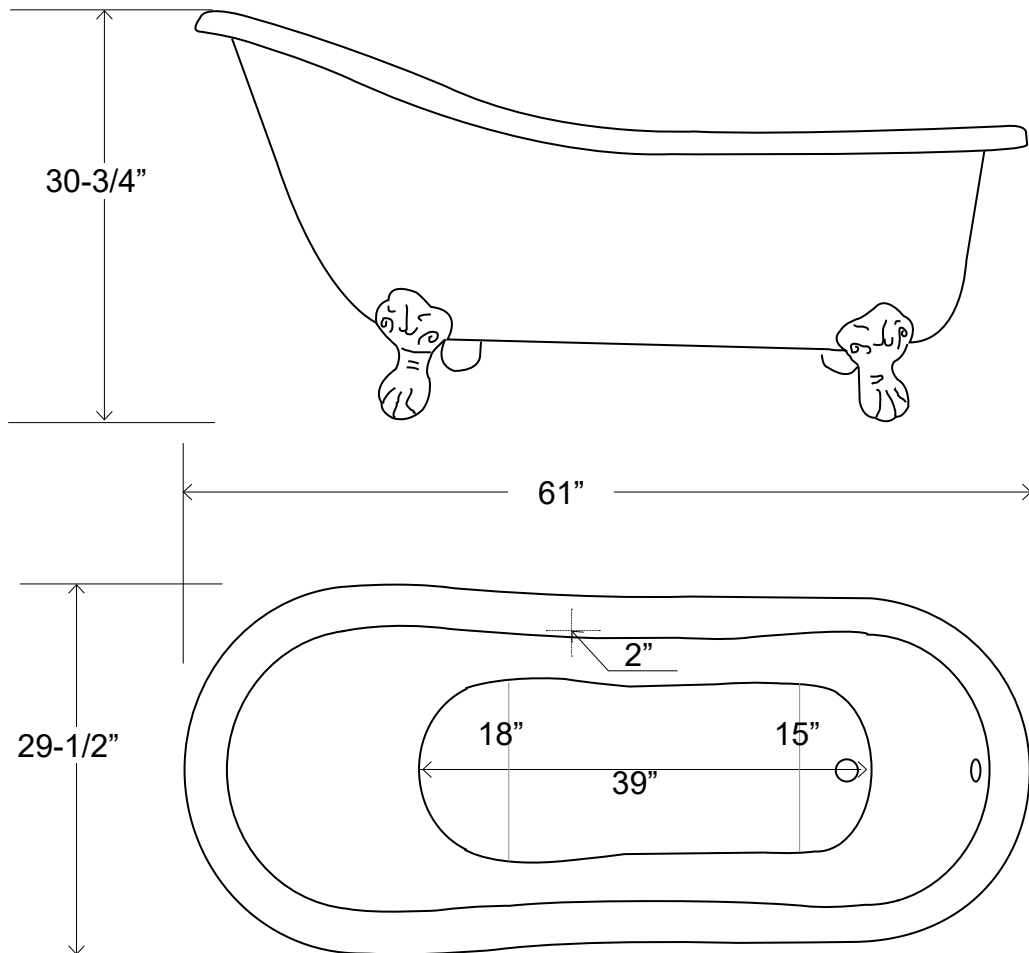

61" Free Standing Acrylic Tub

Dimensions	61" L x 29-1/2" W x 24-3/4" - 30-3/4" H
Water Capacity	39 gallons
Tub Weight Uncrated	105 lbs
Water Depth	12" H
Faucet Configurations	No rim holes (SLA610-922) 7" rim holes (SLA611-922)

Measurements may vary by up to 1/2"