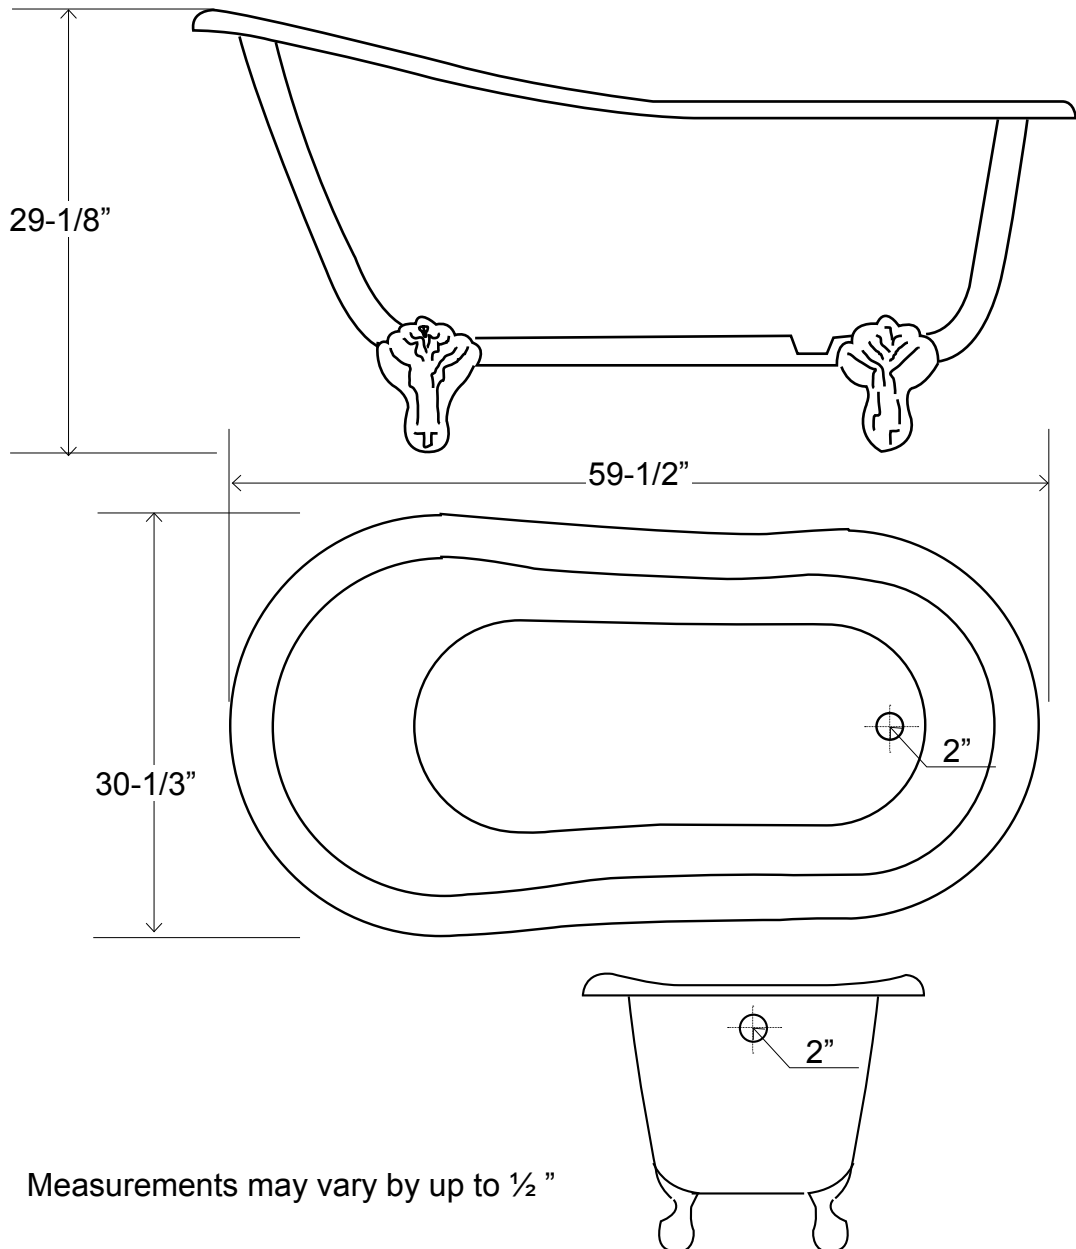

60" Acrylic Slipper Tub

Dimensions	59-1/2" L x 30-1/3" W x 29-1/8" H
Water Capacity	54 gallons
Tub Weight Uncrated	200 lbs.
Water Depth	14" H (to drain)
Faucet Configurations	No rim holes/7" rim holes

Measurements may vary by up to 1/2"