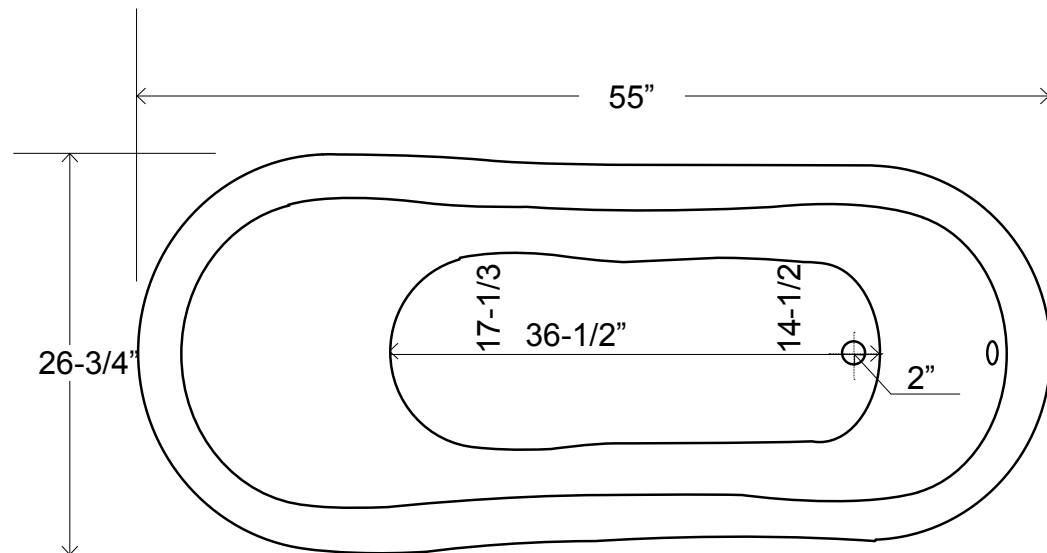

55" Acrylic Slipper Tub

Dimensions	55" L x 26-3/4" W x 25 - 32-1/8" H
Water Capacity	42 gallons
Tub Weight Uncrated	75 lbs.
Water Depth	17" H (to the rim)
Faucet Configurations	No rim holes / 7" rim holes

Measurements may vary by up to 1/2"