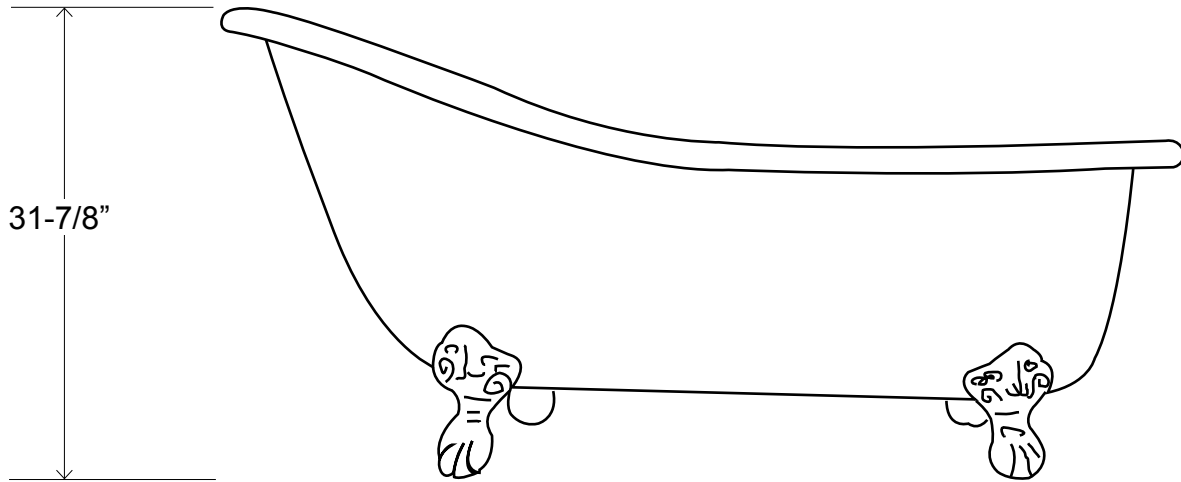

55" Acrylic Slipper Tub

Dimensions	55" L x 26-3/4" W x 25 - 32-1/8" H
Water Capacity	42 gallons
Tub Weight Uncrated	75 lbs.
Water Depth	17" H (to the rim)
Faucet Configurations	No rim holes / 7" rim holes

Measurements may vary by up to 1/2"