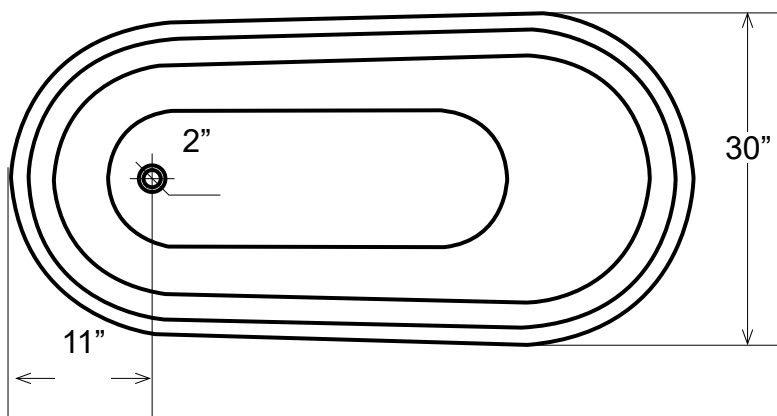

SL580

58" Cast Iron Slipper Tub with Imperial Feet

Dimensions	58-1/4" L x 30" W x 22-3/4" - 30" H
Water Capacity	49 gallons
Tub Weight Uncrated	280 lbs
Water Depth	14" H
Faucet Configurations	no rim holes

Measurements may vary by up to 1/2"