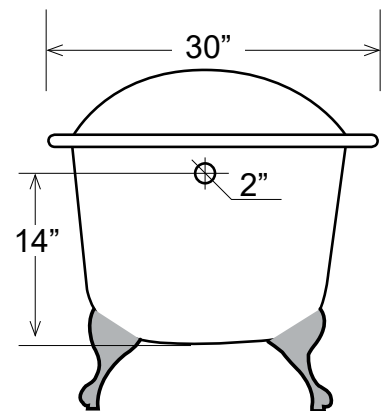

SL580

58" Cast Iron Slipper Tub with Imperial Feet

Dimensions	58-1/4" L x 30" W x 22-3/4" - 30" H
Water Capacity	49 gallons
Tub Weight Uncrated	280 lbs
Water Depth	14" H
Faucet Configurations	no rim holes

Measurements may vary by up to 1/2"