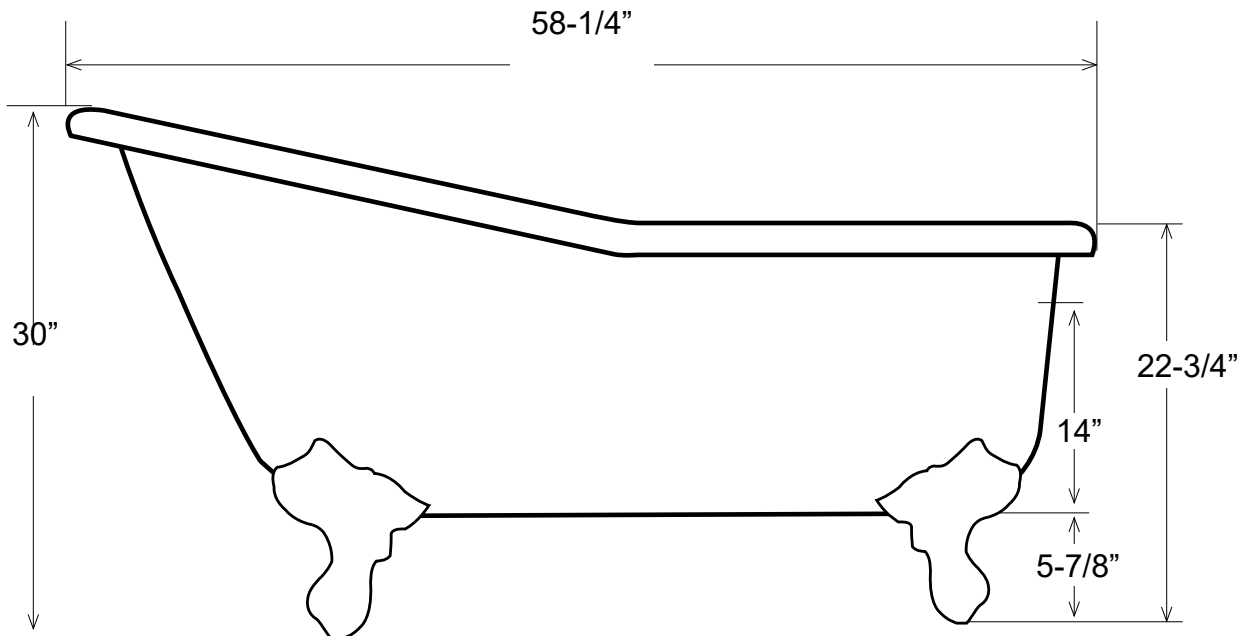

SL580

58" Cast Iron Slipper Tub with Imperial Feet

Dimensions	58-1/4" L x 30" W x 22-3/4" - 30" H
Water Capacity	49 gallons
Tub Weight Uncrated	280 lbs
Water Depth	14" H
Faucet Configurations	no rim holes

Measurements may vary by up to 1/2"