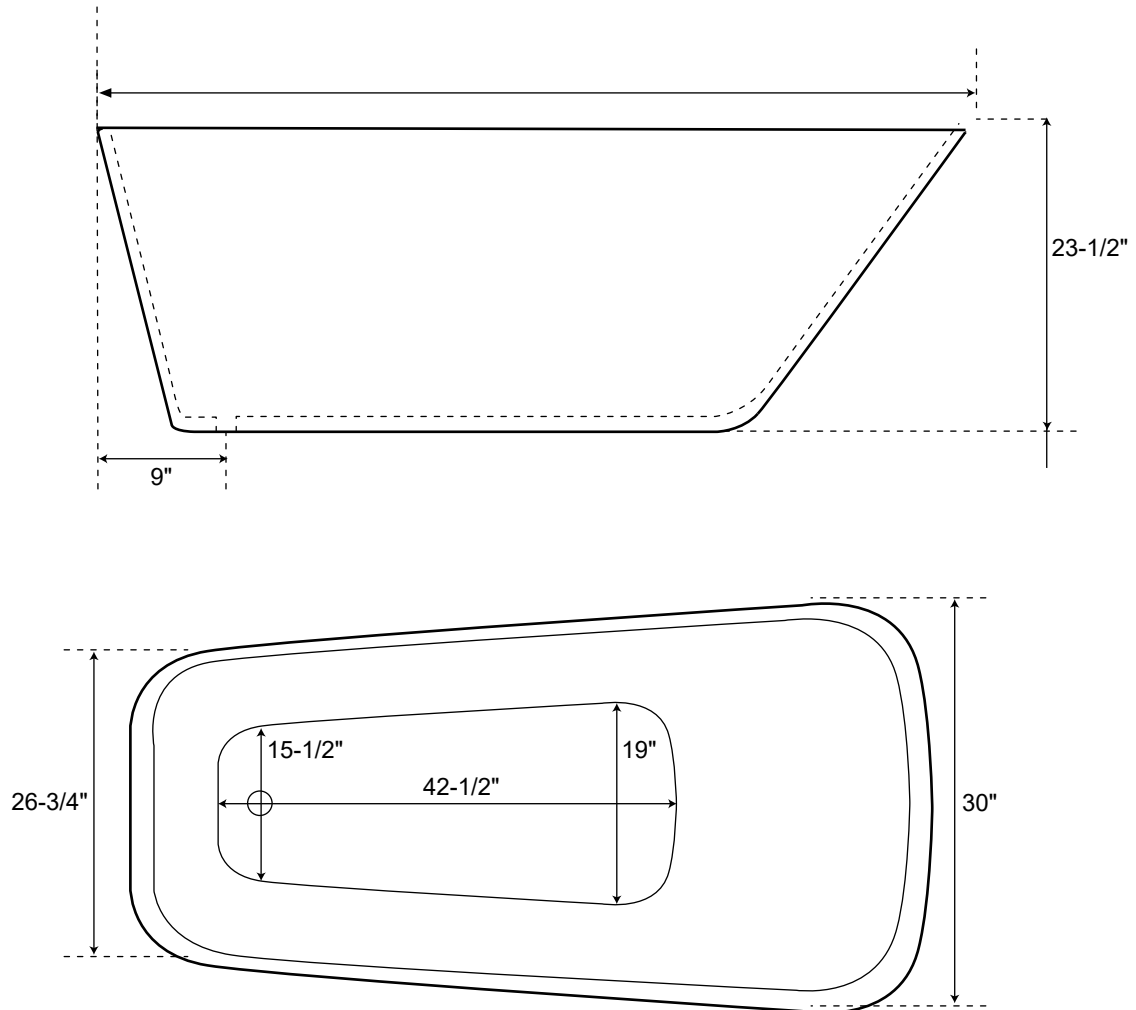

67" Free Standing Acrylic Tub

Dimensions	67-1/4" L x 30" W x 23-1/2" H
Water Capacity	55 gallons
Tub Weight Uncrated	115 lbs
Water Depth	13" H
Faucet Configurations	no faucet drillings

Measurements may vary by up to 1/2"