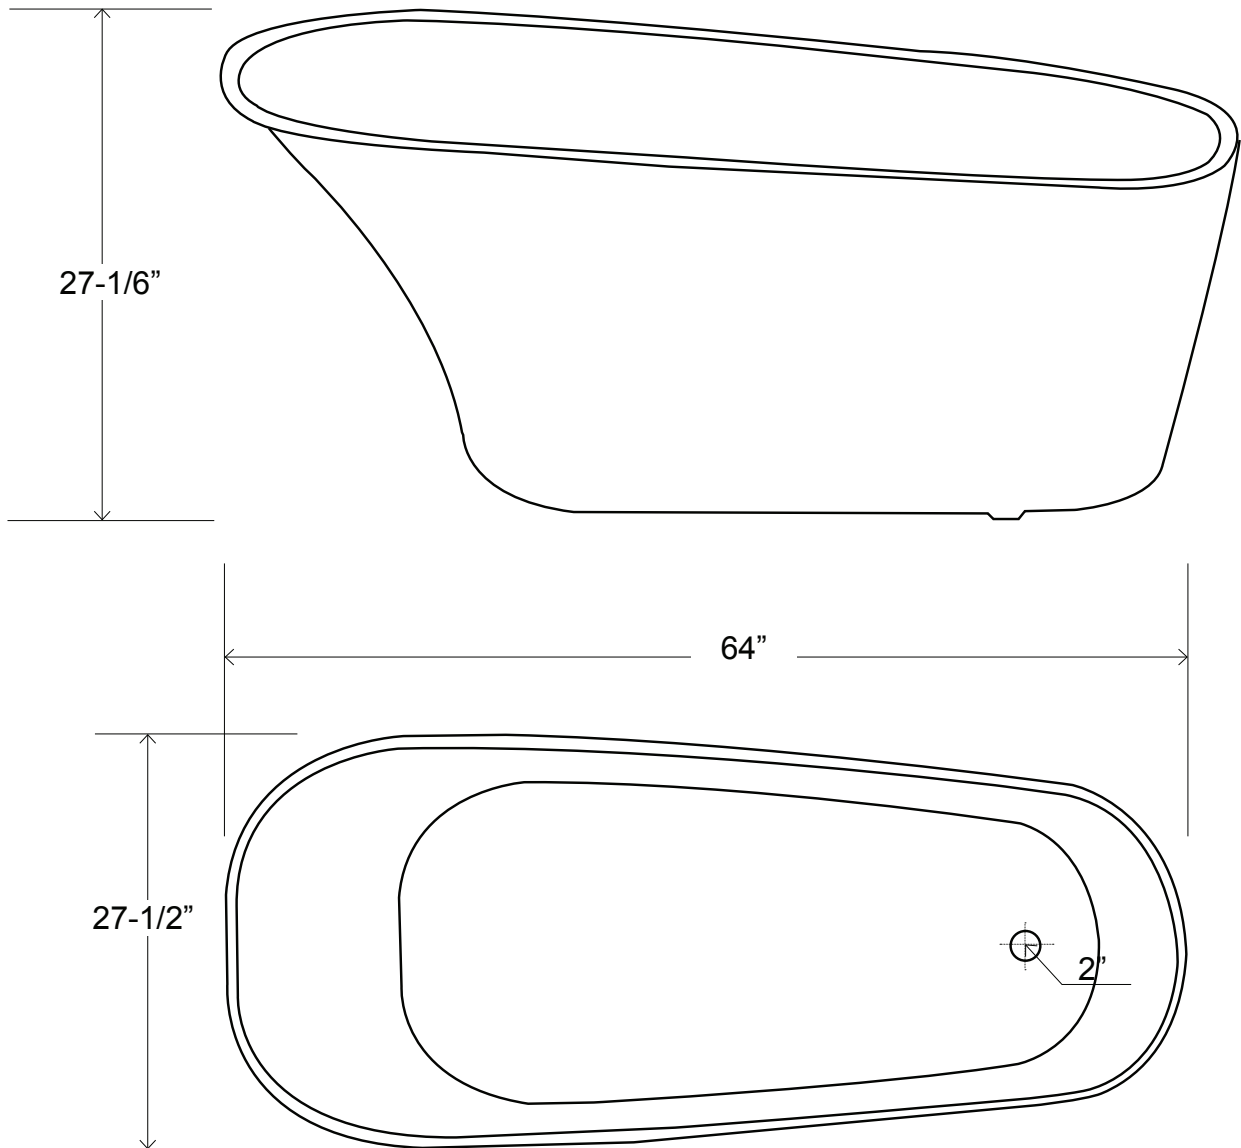

# 64" Free Standing Acrylic Tub

Dimensions	64" L x 27-1/2" W x 27-1/6" H
Water Capacity	62 gallons
Tub Weight Uncrated	200 lbs.
Water Depth	18" H (to the rim)
Faucet Configurations	No rim holes

Measurements may vary by up to 1/2"