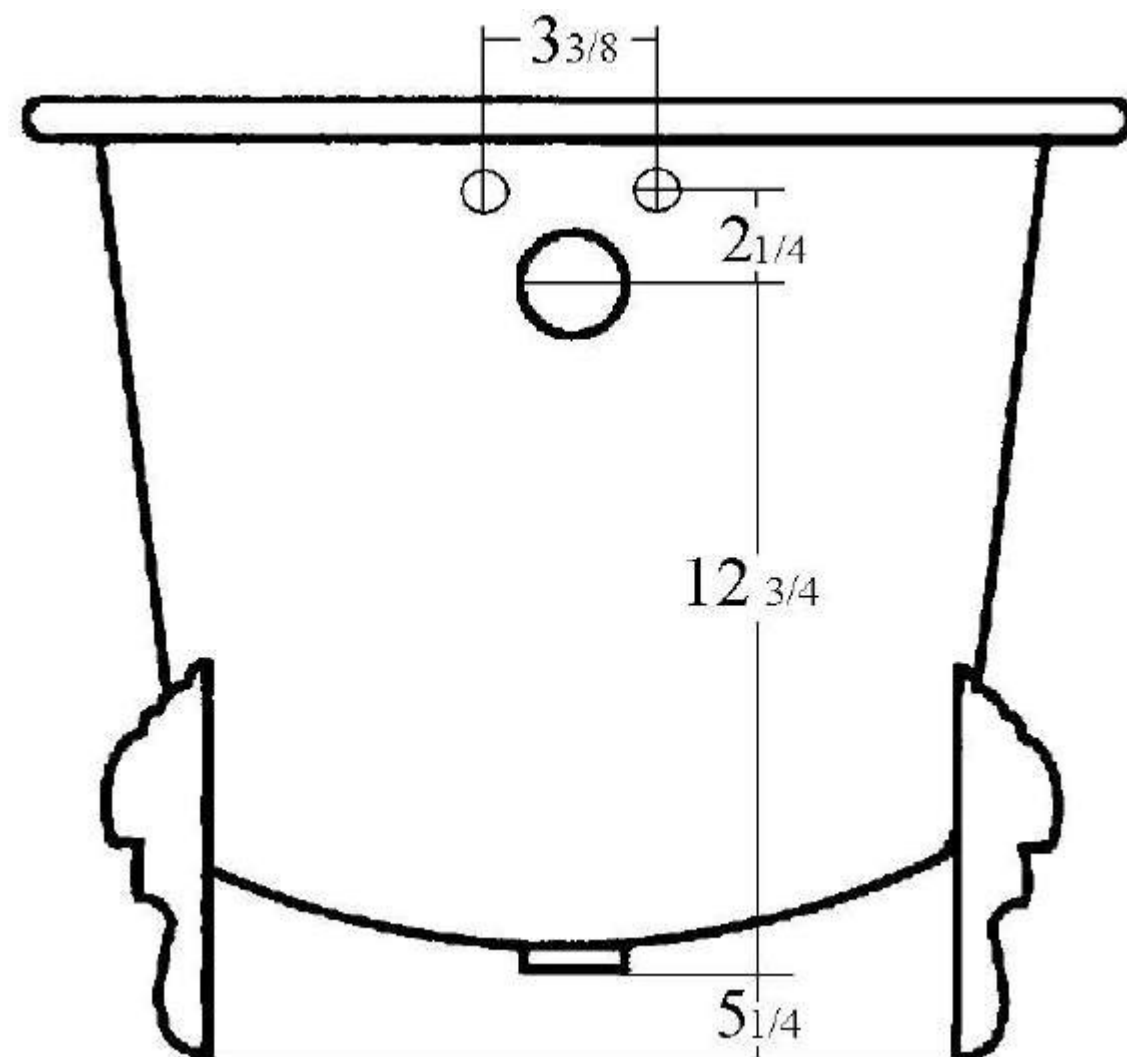

Traditional 61" Rolled-rim Claw-foot Bathtub

Specifications:

- . $60\frac{3}{4}"$ L x $30\frac{1}{2}"$ W x $23\frac{1}{4}"$ H
- . Capacity: 41 gallons
- . Empty weight: 286 pounds
- . Filled weight: 626 pounds

Hole Dimensions:

- . Outlet diameter: 2"
- . Overflow diameter: $2\frac{1}{4}"$
- . Faucet diameter: $1\frac{3}{8}"$
- . Faucet spacing: $3\frac{1}{2}" \phi$
- . Faucet to overflow: $2\frac{1}{4}" \phi$

Tolerances are $\pm 1/8"$