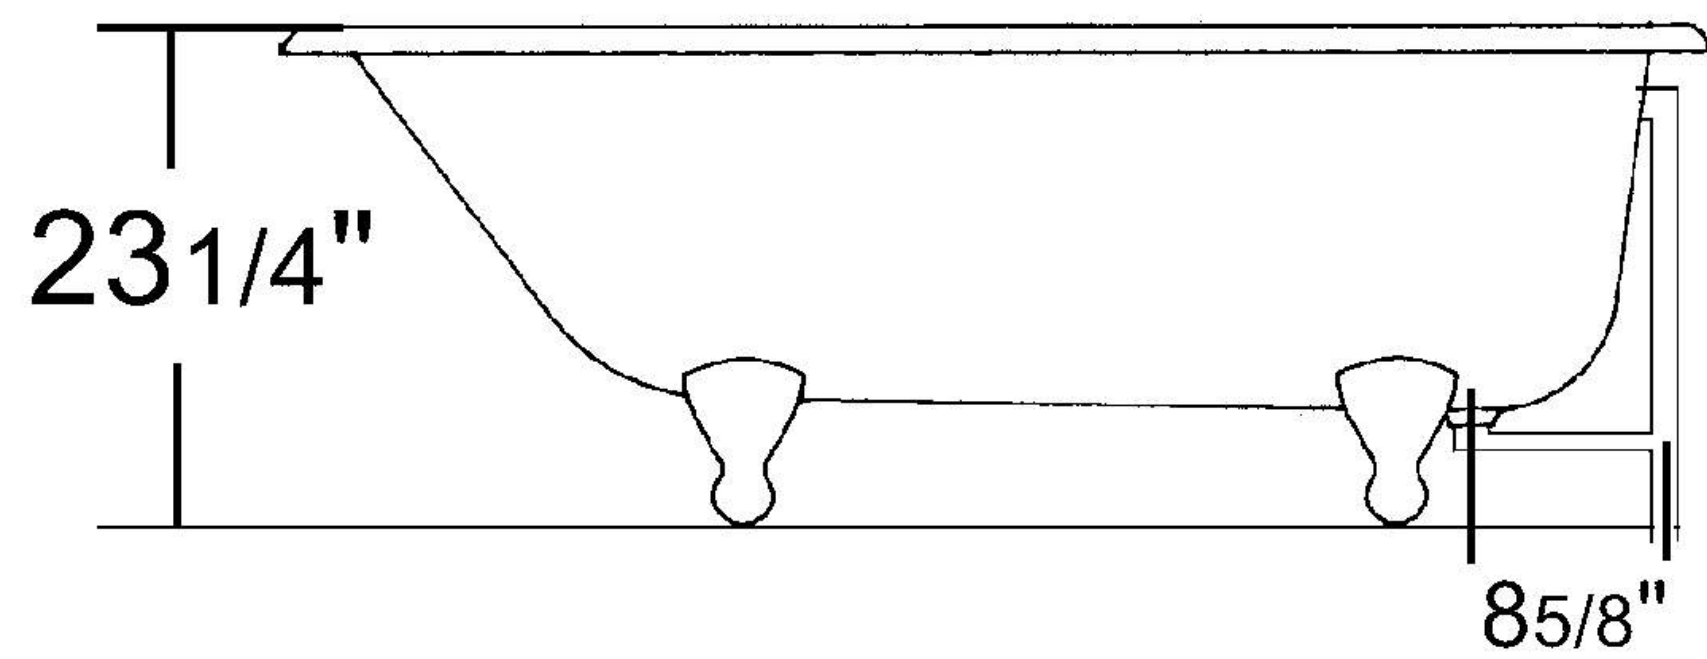

Traditional 61" Rolled-rim Claw-foot Bathtub

Specifications:

- . $60\frac{3}{4}"$ L x $30\frac{1}{2}"$ W x $23\frac{1}{4}"$ H
- . Capacity: 41 gallons
- . Empty weight: 286 pounds
- . Filled weight: 626 pounds

Hole Dimensions:

- . Outlet diameter: 2"
- . Overflow diameter: $2\frac{1}{4}"$
- . Faucet diameter: $1\frac{3}{8}"$
- . Faucet spacing: $3\frac{1}{2}" \phi$
- . Faucet to overflow: $2\frac{1}{4}" \phi$