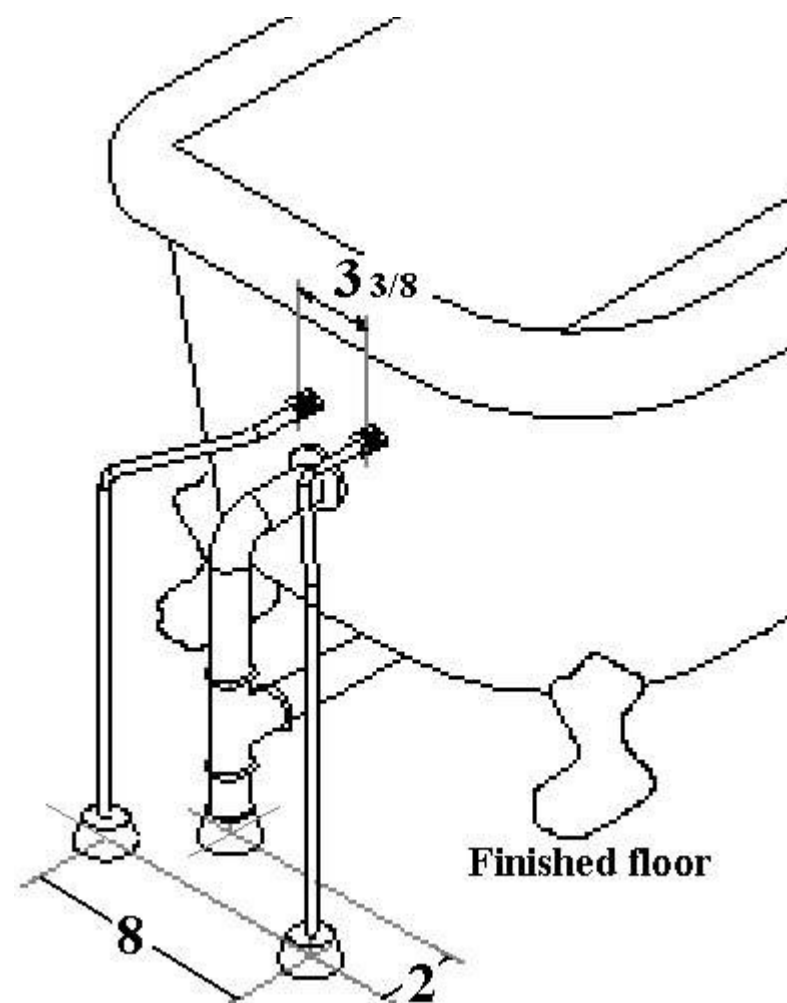

Traditional 61" Rolled-rim Claw-foot Bathtub

Specifications:

- . $60\frac{3}{4}"$ L x $30\frac{1}{2}"$ W x $23\frac{1}{4}"$ H
- . Capacity: 41 gallons
- . Empty weight: 286 pounds
- . Filled weight: 626 pounds

Hole Dimensions:

- . Outlet diameter: 2"
- . Overflow diameter: $2\frac{1}{4}"$
- . Faucet diameter: $1\frac{3}{8}"$
- . Faucet spacing: $3\frac{1}{2}" \phi$
- . Faucet to overflow: $2\frac{1}{4}" \phi$

Tolerances are $\pm 1/8"$