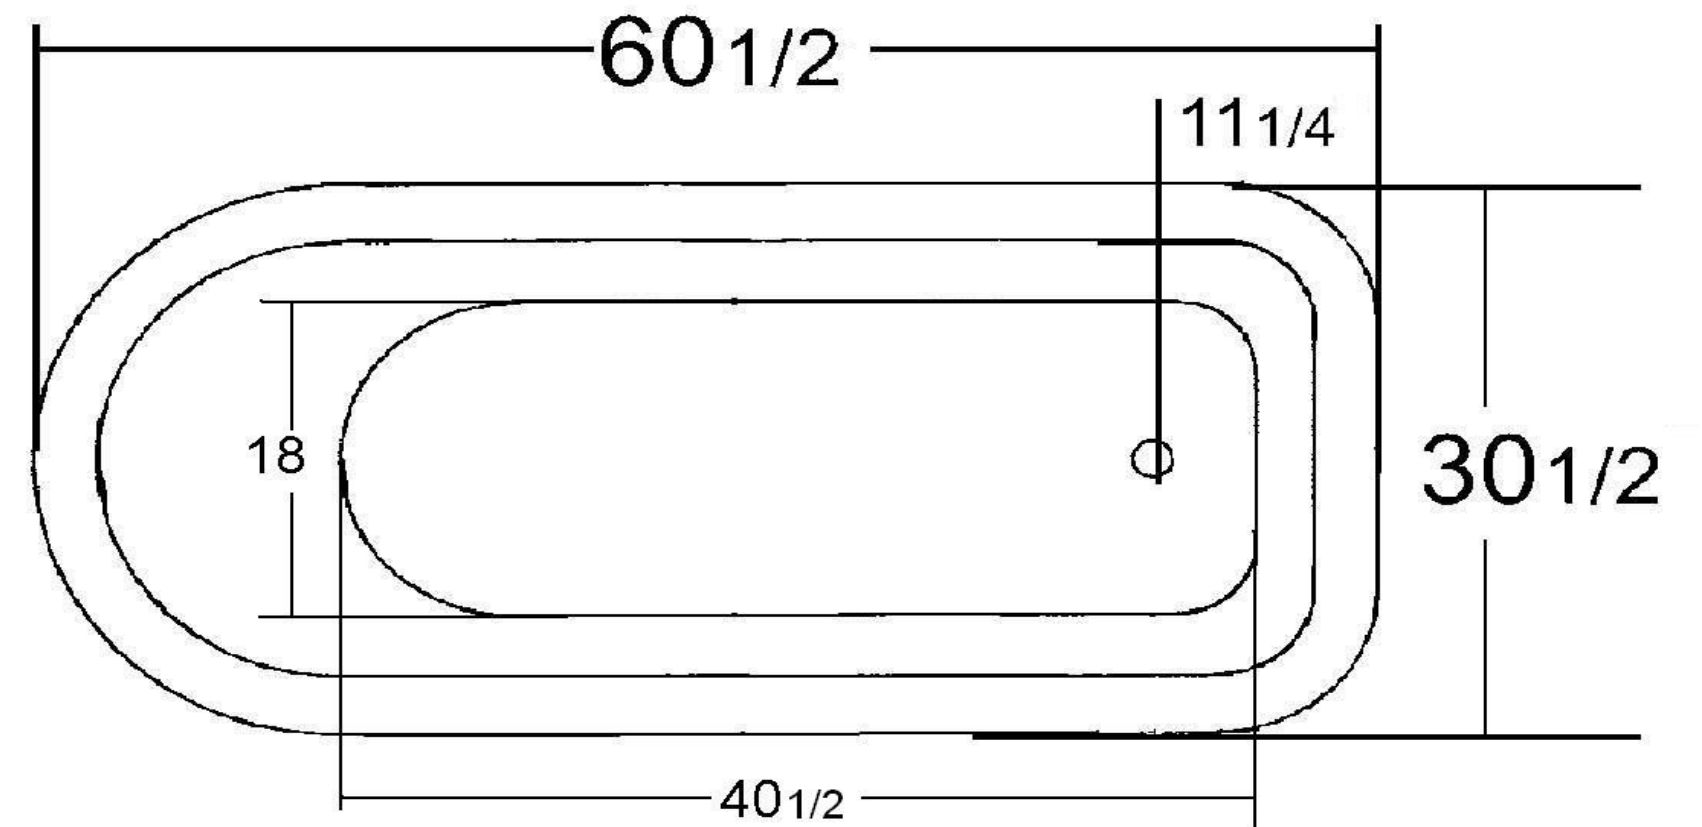

Traditional 61" Rolled-rim Claw-foot Bathtub

Specifications:

- . $60\frac{3}{4}"$ L x $30\frac{1}{2}"$ W x $23\frac{1}{4}"$ H
- . Capacity: 41 gallons
- . Empty weight: 286 pounds
- . Filled weight: 626 pounds

Hole Dimensions:

- . Outlet diameter: 2"
- . Overflow diameter: $2\frac{1}{4}"$
- . Faucet diameter: $1\frac{3}{8}"$
- . Faucet spacing: $3\frac{1}{2}" \phi$
- . Faucet to overflow: $2\frac{1}{4}" \phi$

Tolerances are $\pm 1/8"$