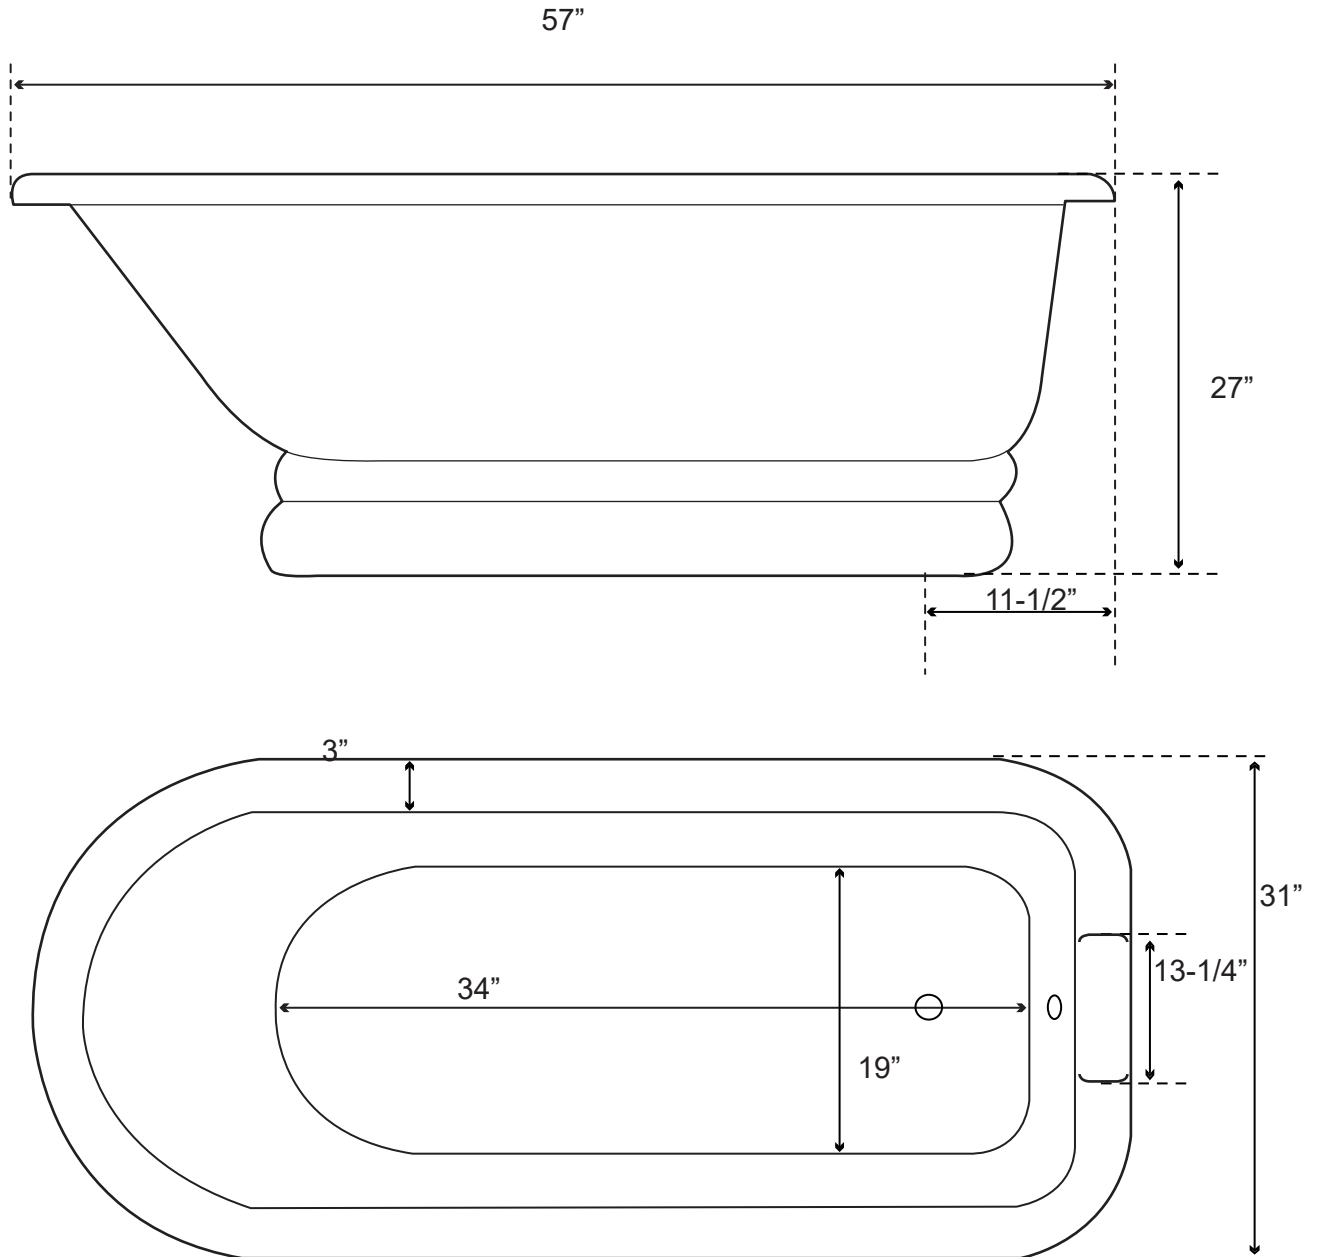

57" Cast Iron Roll Top Tub with Pedestal

| | |
|-----------------------|---|
| Dimensions | 57" L x 30-1/2" W x 24" H |
| Water Capacity | 35 gallons |
| Tub Weight Uncrated | 388 lbs |
| Water Dept | 12 1/2" H |
| Faucet Configurations | no rim holes (RT570-P) / 7" rim holes (RT571-P) |

Measurements may vary by up to 1/2"