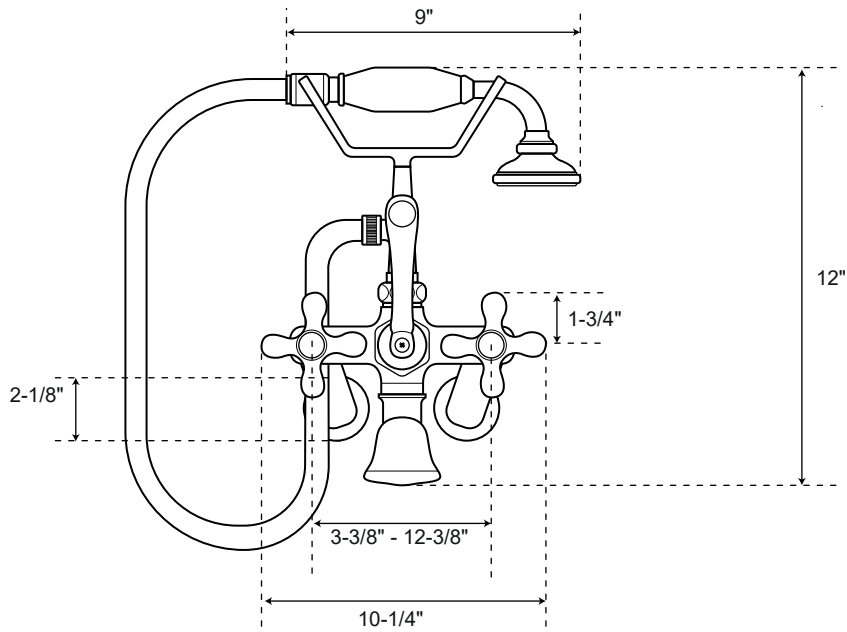

Wall Mount British Telephone Tub Faucet with Hand Shower and Swing Arm

Faucet Finishes	Chrome (RS-46341) Polished Brass (RS-46343) Brushed Nickel (RS-46344) Polished Nickel (RS-46345) Oil Rubbed Bronze (RS-46346)
Construction	Solid Brass

Front

Side