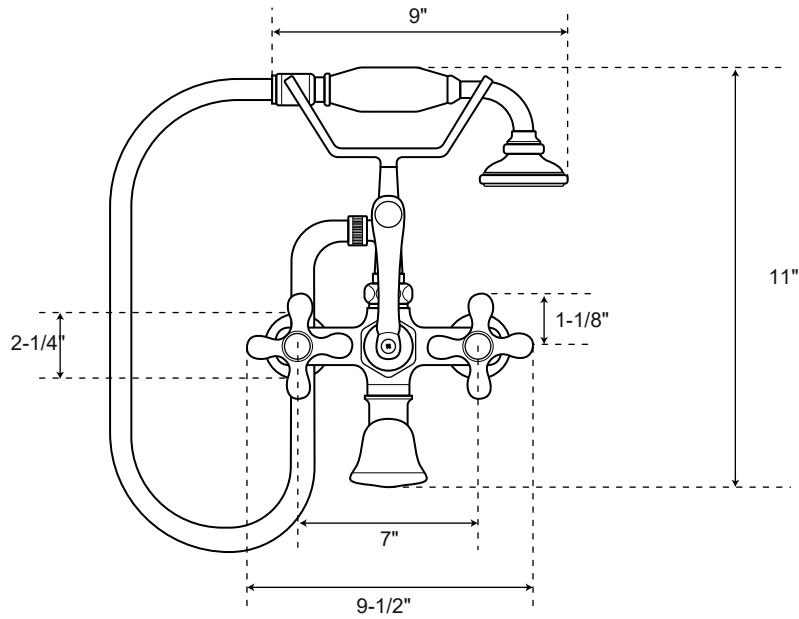

Wall-Mount Telephone Faucet with Hand Shower and 2" Extention

Faucet Finishes	Chrome (RS-46301) Polished Brass (RS-46303) Brushed Nickel (RS-46304) Polished Nickel (RS-46305) Oil Rubbed Bronze (RS-46306)
Construction	Solid Brass

Front

Side