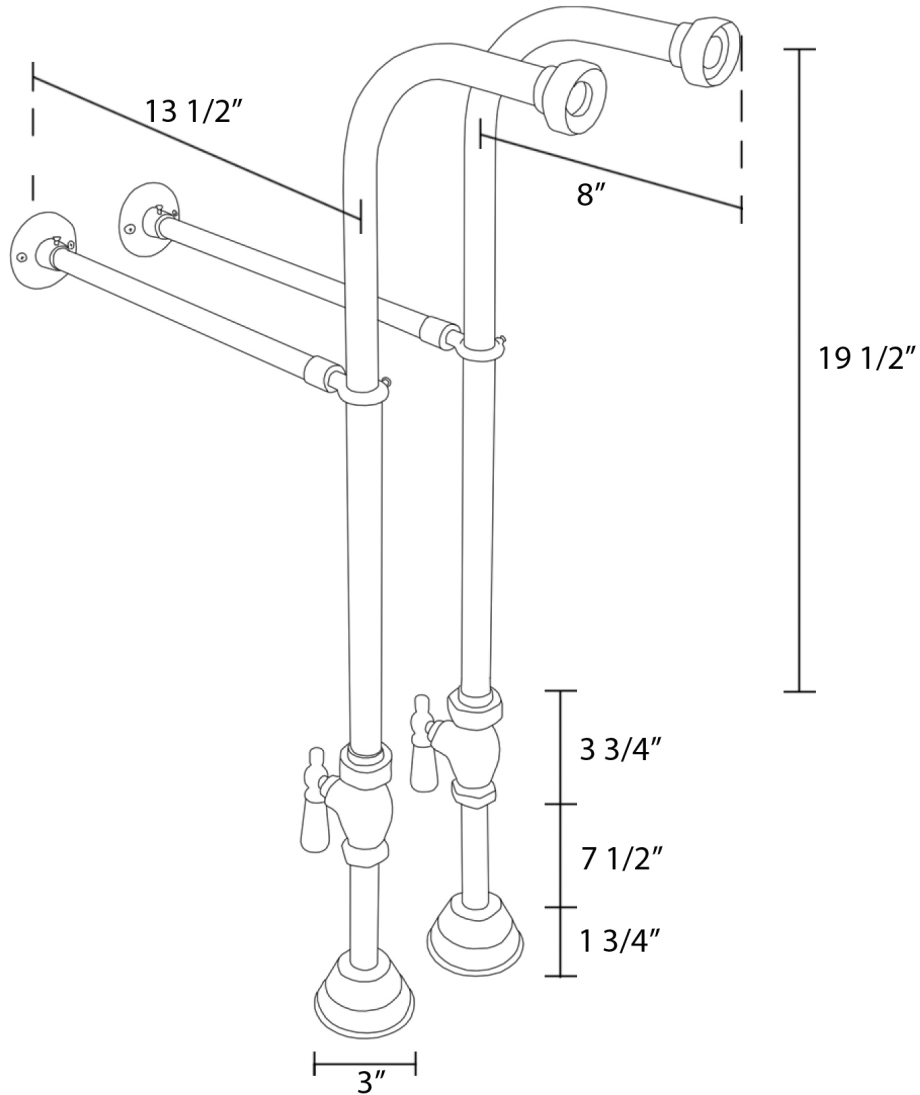

Tub Wall Mount Faucet Supply Lines

Drain Finishes	Chrome (RS-1381) Polished Brass (RS-1383) Brushed Nickel (RS-1384) Polished Nickel (RS-1385) Oil Rubbed Bronze (RS-1386)
----------------	--

Measurements may vary by up to $\frac{1}{2}''$