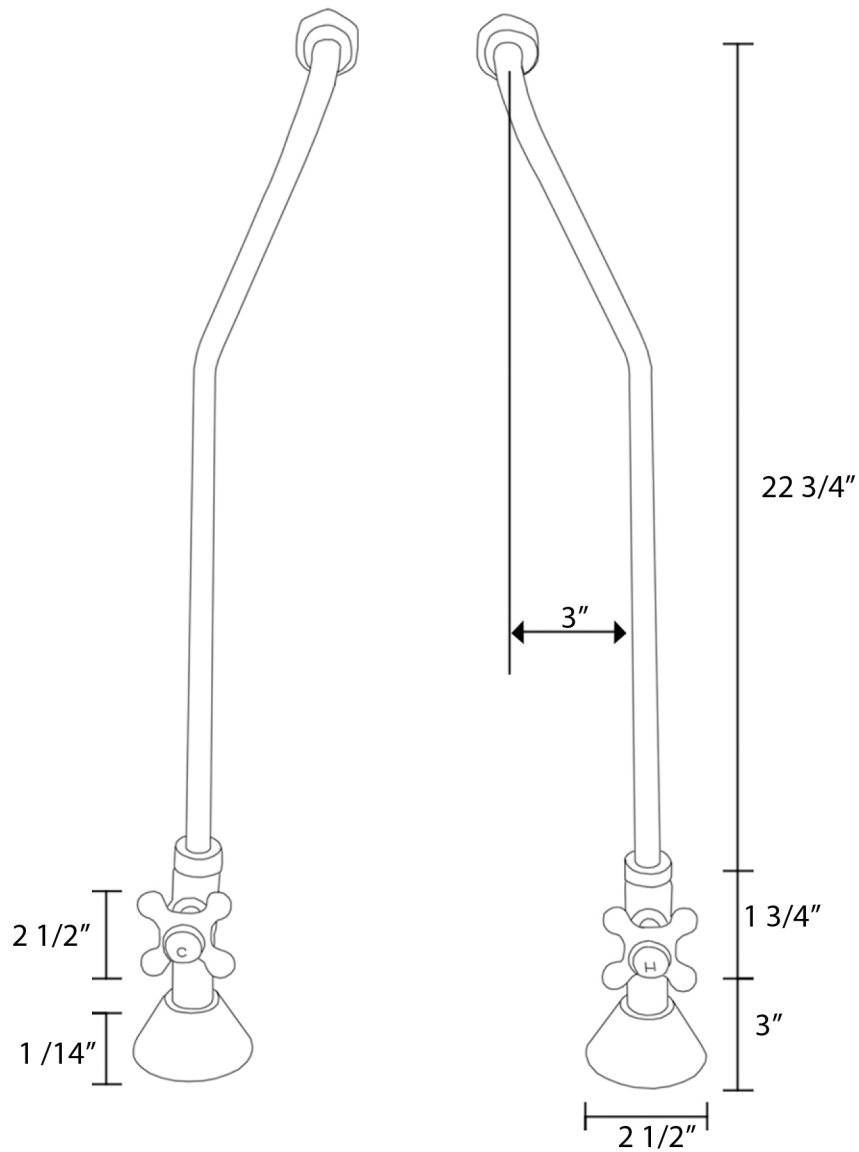

# Tub Wall Mount Faucet Supply Lines

Drain Finishes	Chrome (RS-1231) Polished Brass (RS-1233) Brushed Nickel (RS-1234) Polished Nickel (RS-1235) Oil Rubbed Bronze (RS-1236)
----------------	--

Measurements may vary by up to 1/2"