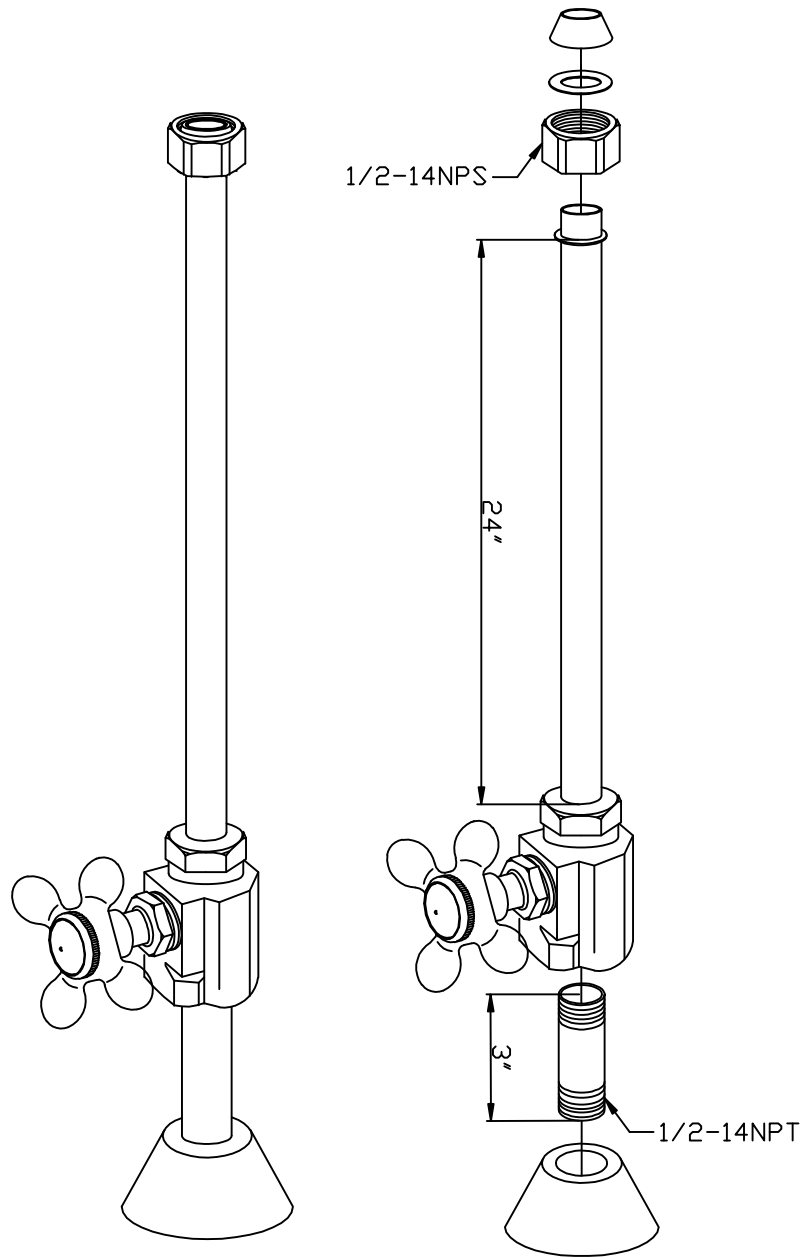

Deck Mount Faucet Supply Lines

Drain Finishes	Chrome (RS-1131) Polished Brass (RS-1133) Brushed Nickel (RS-1134) Polished Nickel (RS-1135) Oil Rubbed Bronze (RS-1136)
----------------	--

Measurements may vary by up to 1/2"