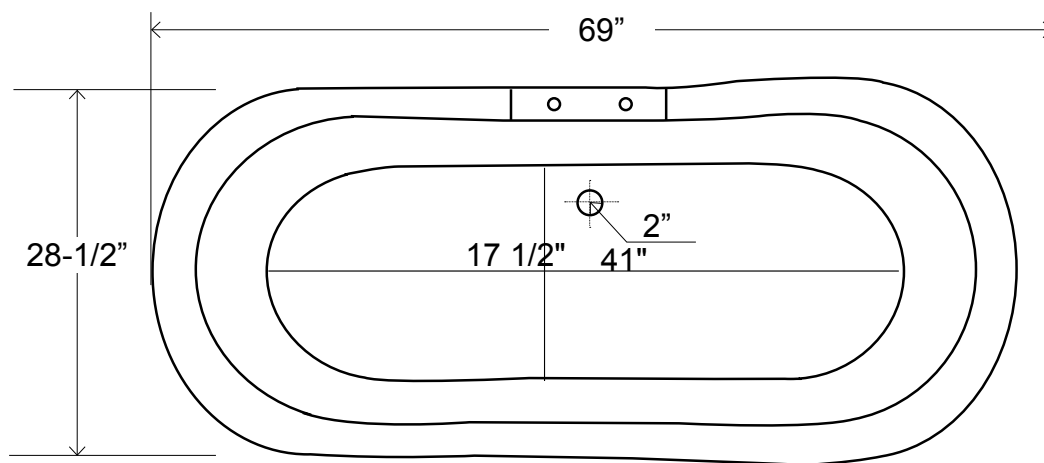

69" Pedestal Acrylic double slipper tubs

Dimensions	69" L x 28-1/2" W x 30-3/4" H
Water Capacity	53 gallons
Tub Weight Uncrated	100 lbs.
Water Depth	17" H (to the rim)
Faucet Configurations	No rim holes / 7" rim holes

Measurements may vary by up to 1/2"