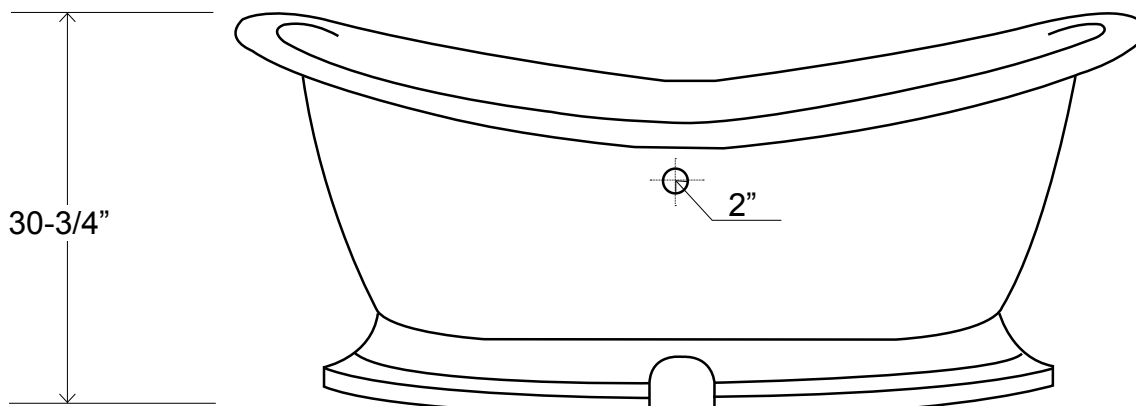

69" Pedestal Acrylic double slipper tubs

Dimensions	69" L x 28-1/2" W x 30-3/4" H
Water Capacity	53 gallons
Tub Weight Uncrated	100 lbs.
Water Depth	17" H (to the rim)
Faucet Configurations	No rim holes / 7" rim holes

Measurements may vary by up to 1/2"