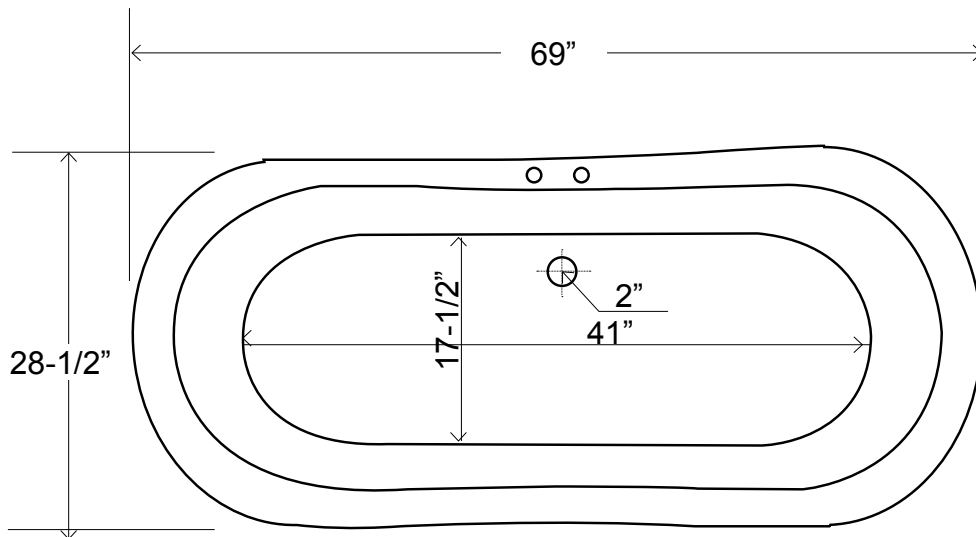

69" Free Standing Acrylic Tub

Dimensions	69" L x 28-1/2" W x 31" H
Water Capacity	53 gallons
Tub Weight Uncrated	100 lbs.
Water Depth	17" H (to the rim)
Faucet Configurations	No rim holes / 7" rim holes

Measurements may vary by up to 1/2"