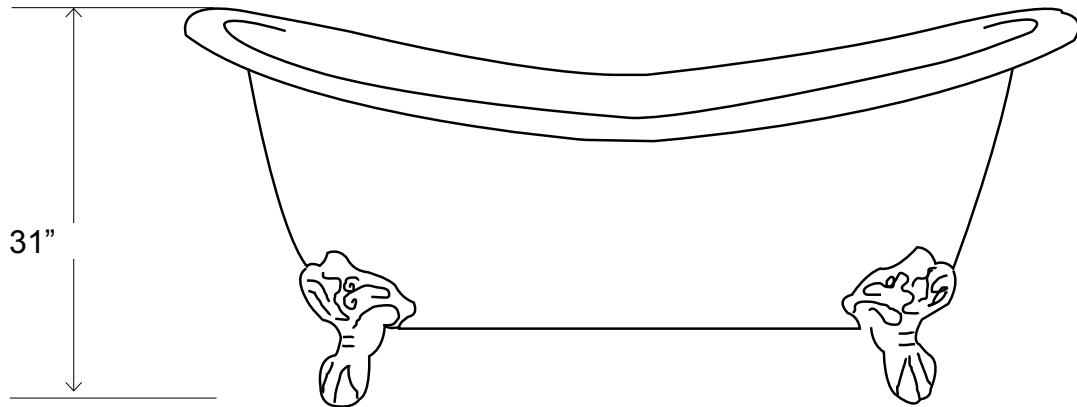

69" Free Standing Acrylic Tub

Dimensions	69" L x 28-1/2" W x 31" H
Water Capacity	53 gallons
Tub Weight Uncrated	100 lbs.
Water Depth	17" H (to the rim)
Faucet Configurations	No rim holes / 7" rim holes

Measurements may vary by up to 1/2"