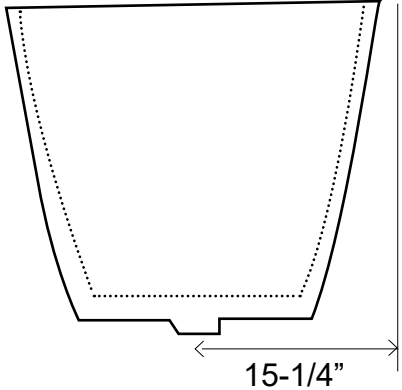

67" Free Standing Acrylic Tub

Dimensions	67" L x 31-1/2" W x 26" H
Water Capacity	55 gallons
Tub Weight Uncrated	118 lbs
Water Depth	15-1/2"
Faucet Configurations	no faucet drillings

Measurements may vary by up to 1/2"