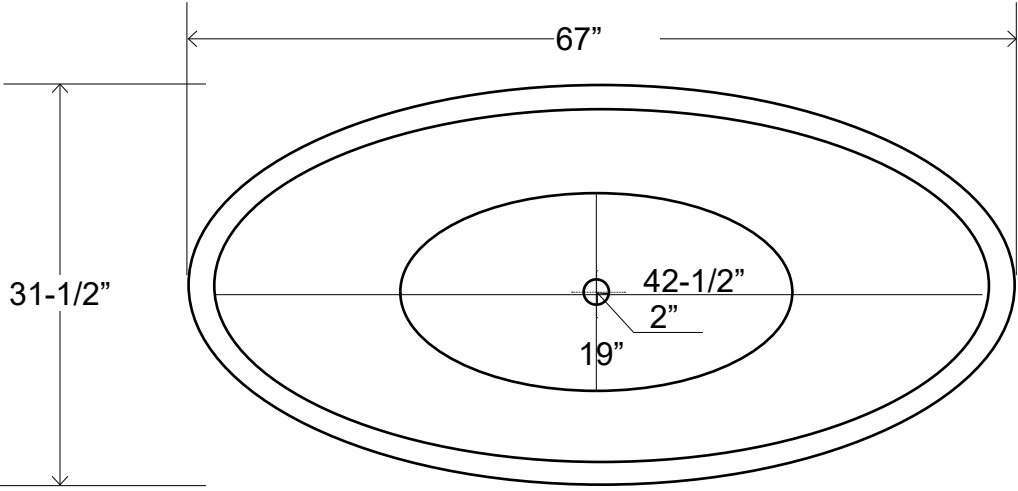

67" Free Standing Acrylic Tub

Dimensions	67" L x 31-1/2" W x 26" H
Water Capacity	55 gallons
Tub Weight Uncrated	118 lbs
Water Depth	15-1/2"
Faucet Configurations	no faucet drillings

Measurements may vary by up to 1/2"