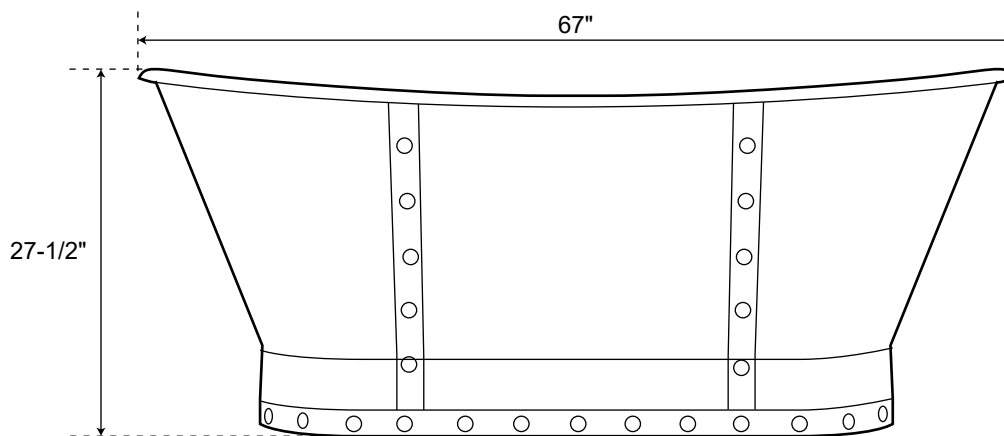

67" Cast Iron Double Slipper Skirted Tub with Rivets

Dimensions	67" L x 27-1/2" W x 27-1/2" H
Water Capacity	49 gallons
Tub Weight Uncrated	530 lbs
Water Depth	15-1/2" H
Faucet Configurations	no rim holes

Measurements may vary by up to 1/2"