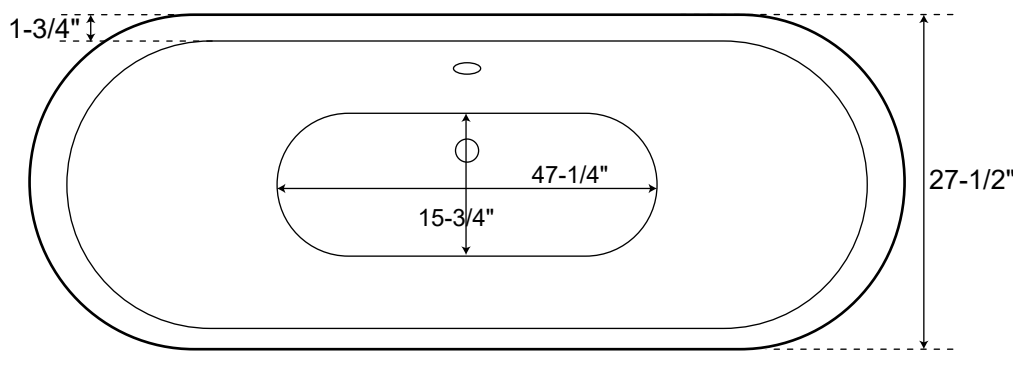

67" Cast Iron Double Slipper Skirted Tub with Rivets

Dimensions	67" L x 27-1/2" W x 27-1/2" H
Water Capacity	49 gallons
Tub Weight Uncrated	530 lbs
Water Depth	15-1/2" H
Faucet Configurations	no rim holes

Measurements may vary by up to 1/2"