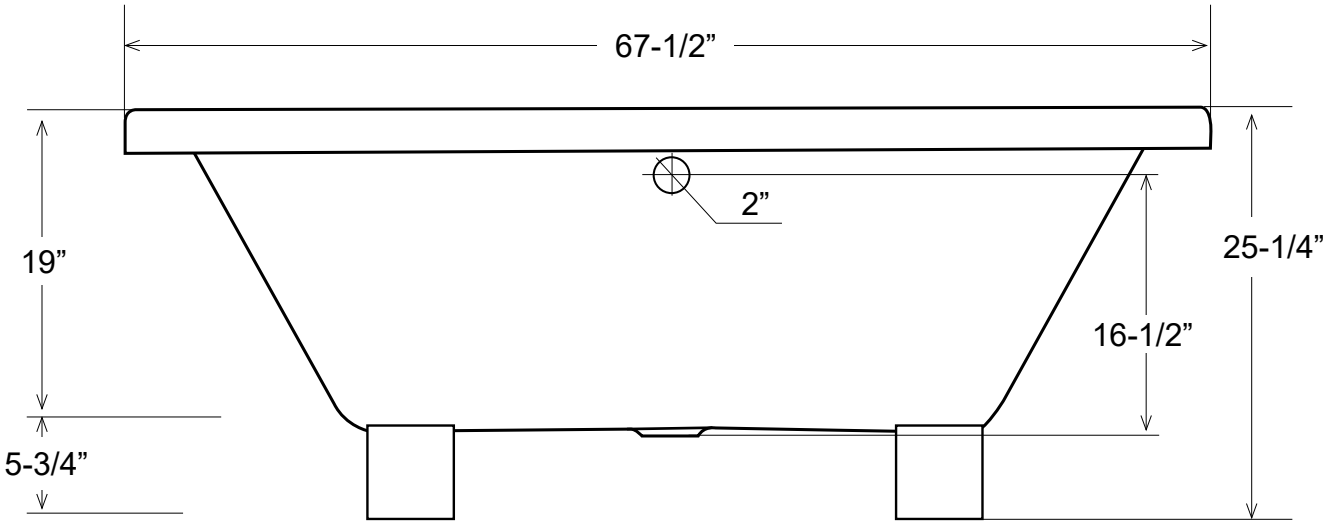

# 67" Cast Iron Dual Tub with Wood Block Base

Dimensions	67-1/2" L x 31-3/4" W x 25-1/4" H
Water Capacity	53 gallons
Tub Weight Uncrated	446 lbs
Water Depth	16-1/2" H
Faucet Configurations	no rim holes (DRS670-W) 7" rim holes (DRS671-W)

Measurements may vary by up to 1/2"