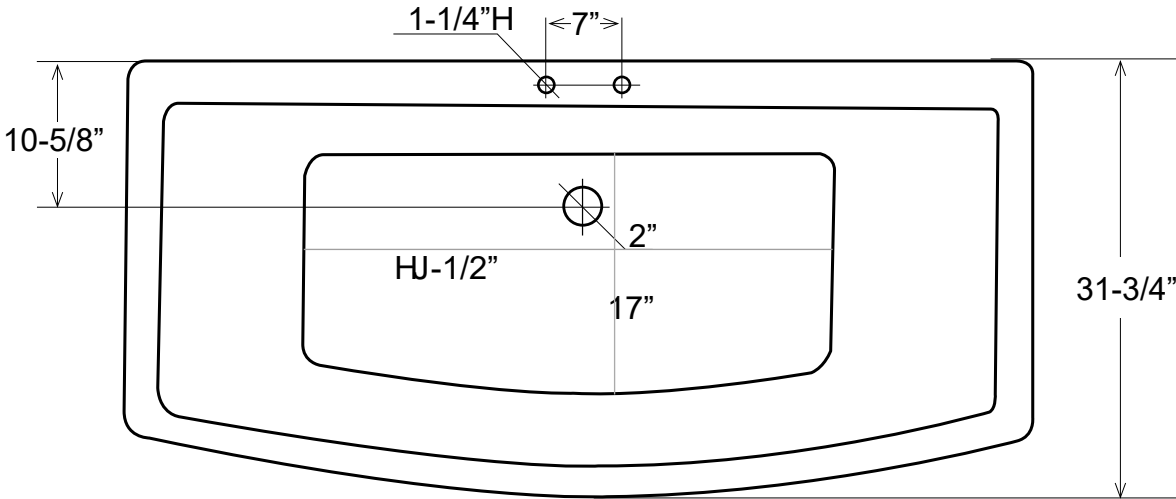

# 67" Cast Iron Dual Tub with Wood Block Base

Dimensions	67-1/2" L x 31-3/4" W x 25-1/4" H
Water Capacity	53 gallons
Tub Weight Uncrated	446 lbs
Water Depth	16-1/2" H
Faucet Configurations	no rim holes (DRS670-W) 7" rim holes (DRS671-W)

Measurements may vary by up to 1/2"