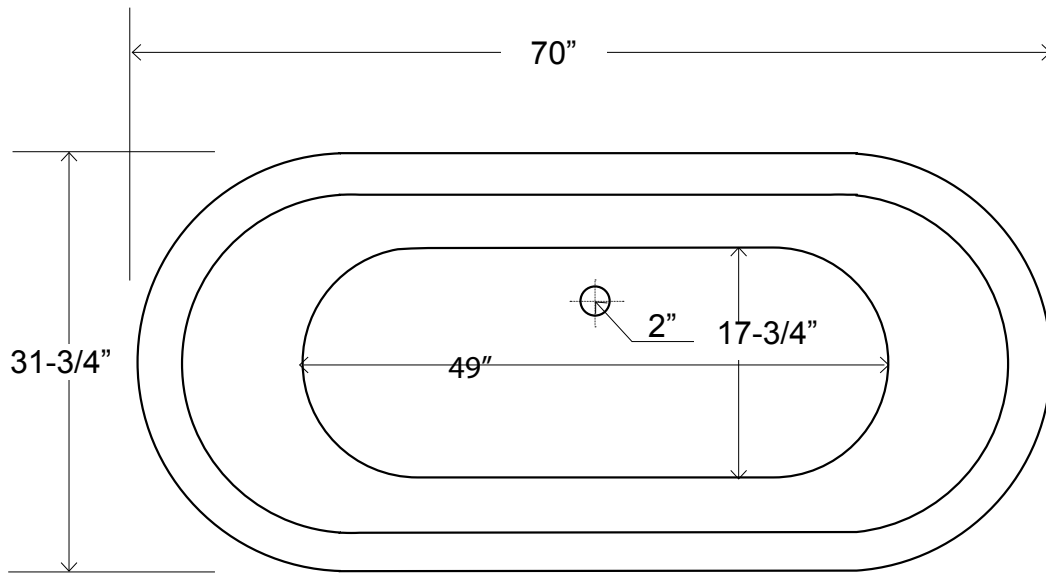

# 70" Free Standing Acrylic Tub

Dimensions	70" L x 31-3/4" W x 22" H
Water Capacity	57 gallons
Tub Weight Uncrated:	200 lbs.
Water Depth	16 1/4" H (to top of the tub)
Faucet Configurations	no faucet drillings

Measurements may vary by up to 1/2"