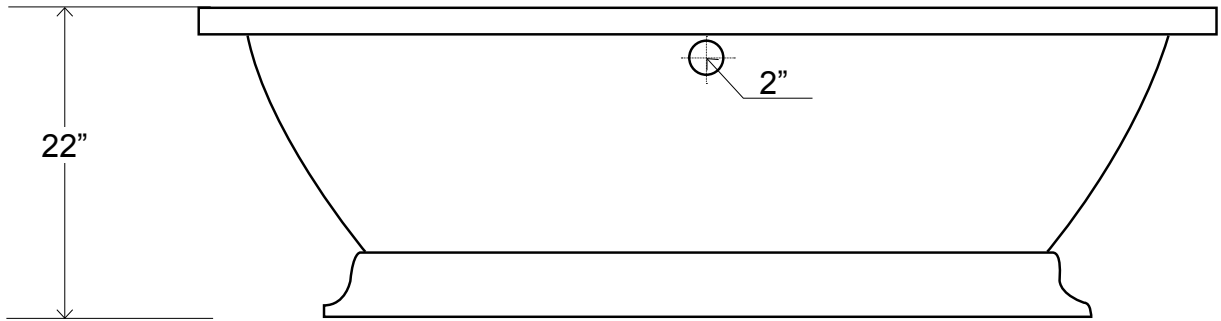

# 70" Free Standing Acrylic Tub

Dimensions	70" L x 31-3/4" W x 22" H
Water Capacity	57 gallons
Tub Weight Uncrated:	200 lbs.
Water Depth	16 1/4" H (to top of the tub)
Faucet Configurations	no faucet drillings

Measurements may vary by up to 1/2"