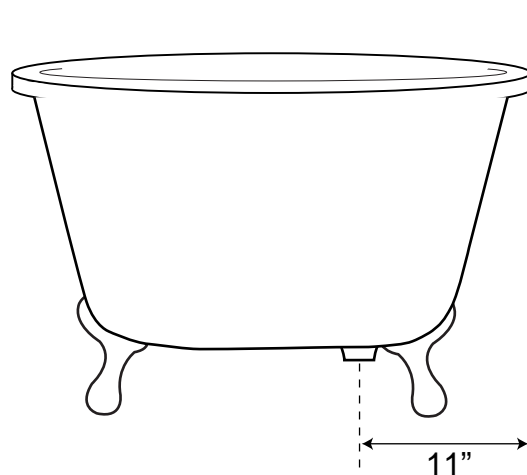

70" Double Ended Acrylic Clawfoot Bath Tub with Imperial Feet

Tub Dimensions: 70" L x 31-3/4" W x 23-3/4" H

Water Capacity: 57 gallons

Tub Weight Uncrated: 200 lbs. Tub Weight Crated: 425 lbs.

Water depth is 16-1/4" H to top of tub.
All measurements are approximate.
Measurements may vary +/- 1/2".