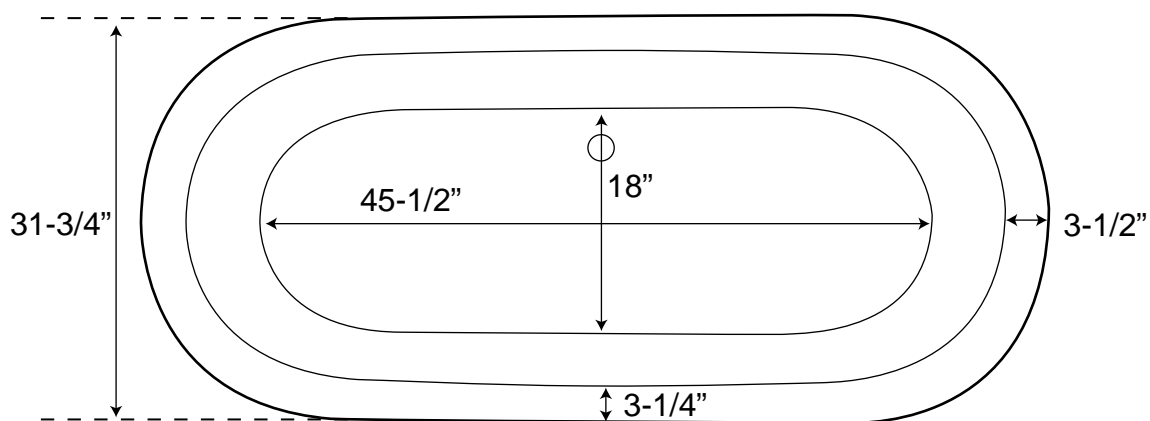

70" Double Ended Acrylic Clawfoot Bath Tub with Imperial Feet

Tub Dimensions: 70" L x 31-3/4" W x 23-3/4" H

Water Capacity: 57 gallons

Tub Weight Uncrated: 200 lbs. Tub Weight Crated: 425 lbs.

Water depth is 16-1/4" H to top of tub.
All measurements are approximate.
Measurements may vary +/- 1/2".