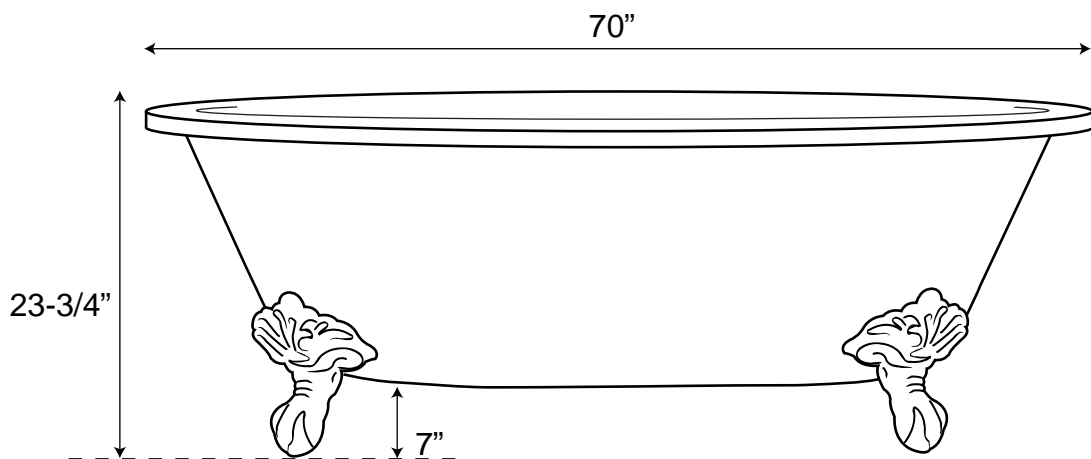

70" Double Ended Acrylic Clawfoot Bath Tub with Imperial Feet

Tub Dimensions: 70" L x 31-3/4" W x 23-3/4" H

Water Capacity: 57 gallons

Tub Weight Uncrated: 200 lbs. Tub Weight Crated: 425 lbs.

Water depth is 16-1/4" H to top of tub.
All measurements are approximate.
Measurements may vary +/- 1/2".