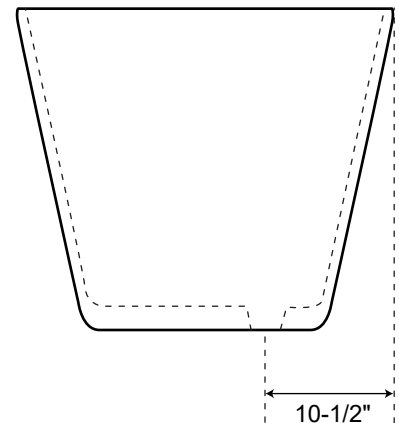

# 70" Free Standing Acrylic Tub

Dimensions	70-1/2" L x 35-7/8" W x 23-1/8" H
Water Capacity	60 gallons
Tub Weight Uncrated	127 lbs
Water Depth	12-1/2" H
Faucet Configurations	no faucet drillings

Measurements may vary by up to 1/2"