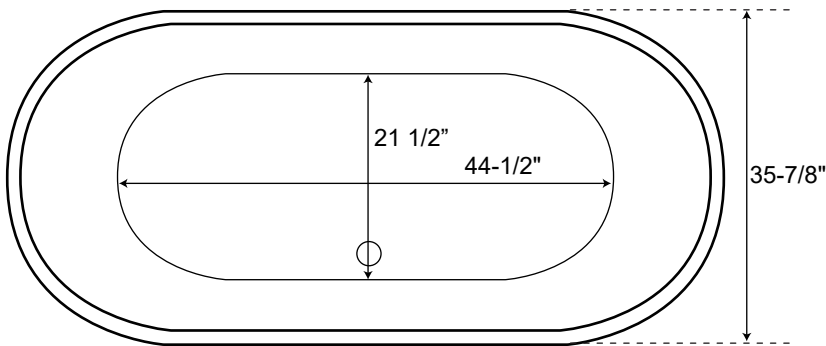

# 70" Free Standing Acrylic Tub

Dimensions	70-1/2" L x 35-7/8" W x 23-1/8" H
Water Capacity	60 gallons
Tub Weight Uncrated	127 lbs
Water Depth	12-1/2" H
Faucet Configurations	no faucet drillings

Measurements may vary by up to 1/2"