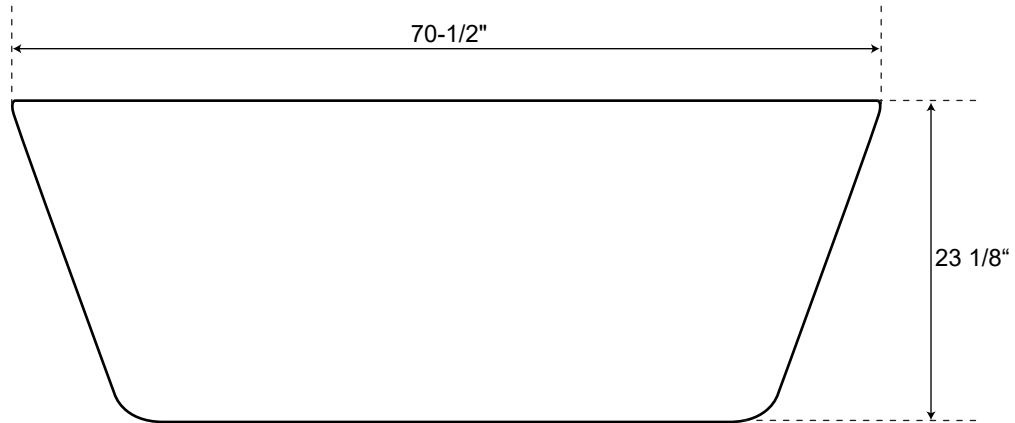

# 70" Free Standing Acrylic Tub

Dimensions	70-1/2" L x 35-7/8" W x 23-1/8" H
Water Capacity	60 gallons
Tub Weight Uncrated	127 lbs
Water Depth	12-1/2" H
Faucet Configurations	no faucet drillings

Measurements may vary by up to 1/2"